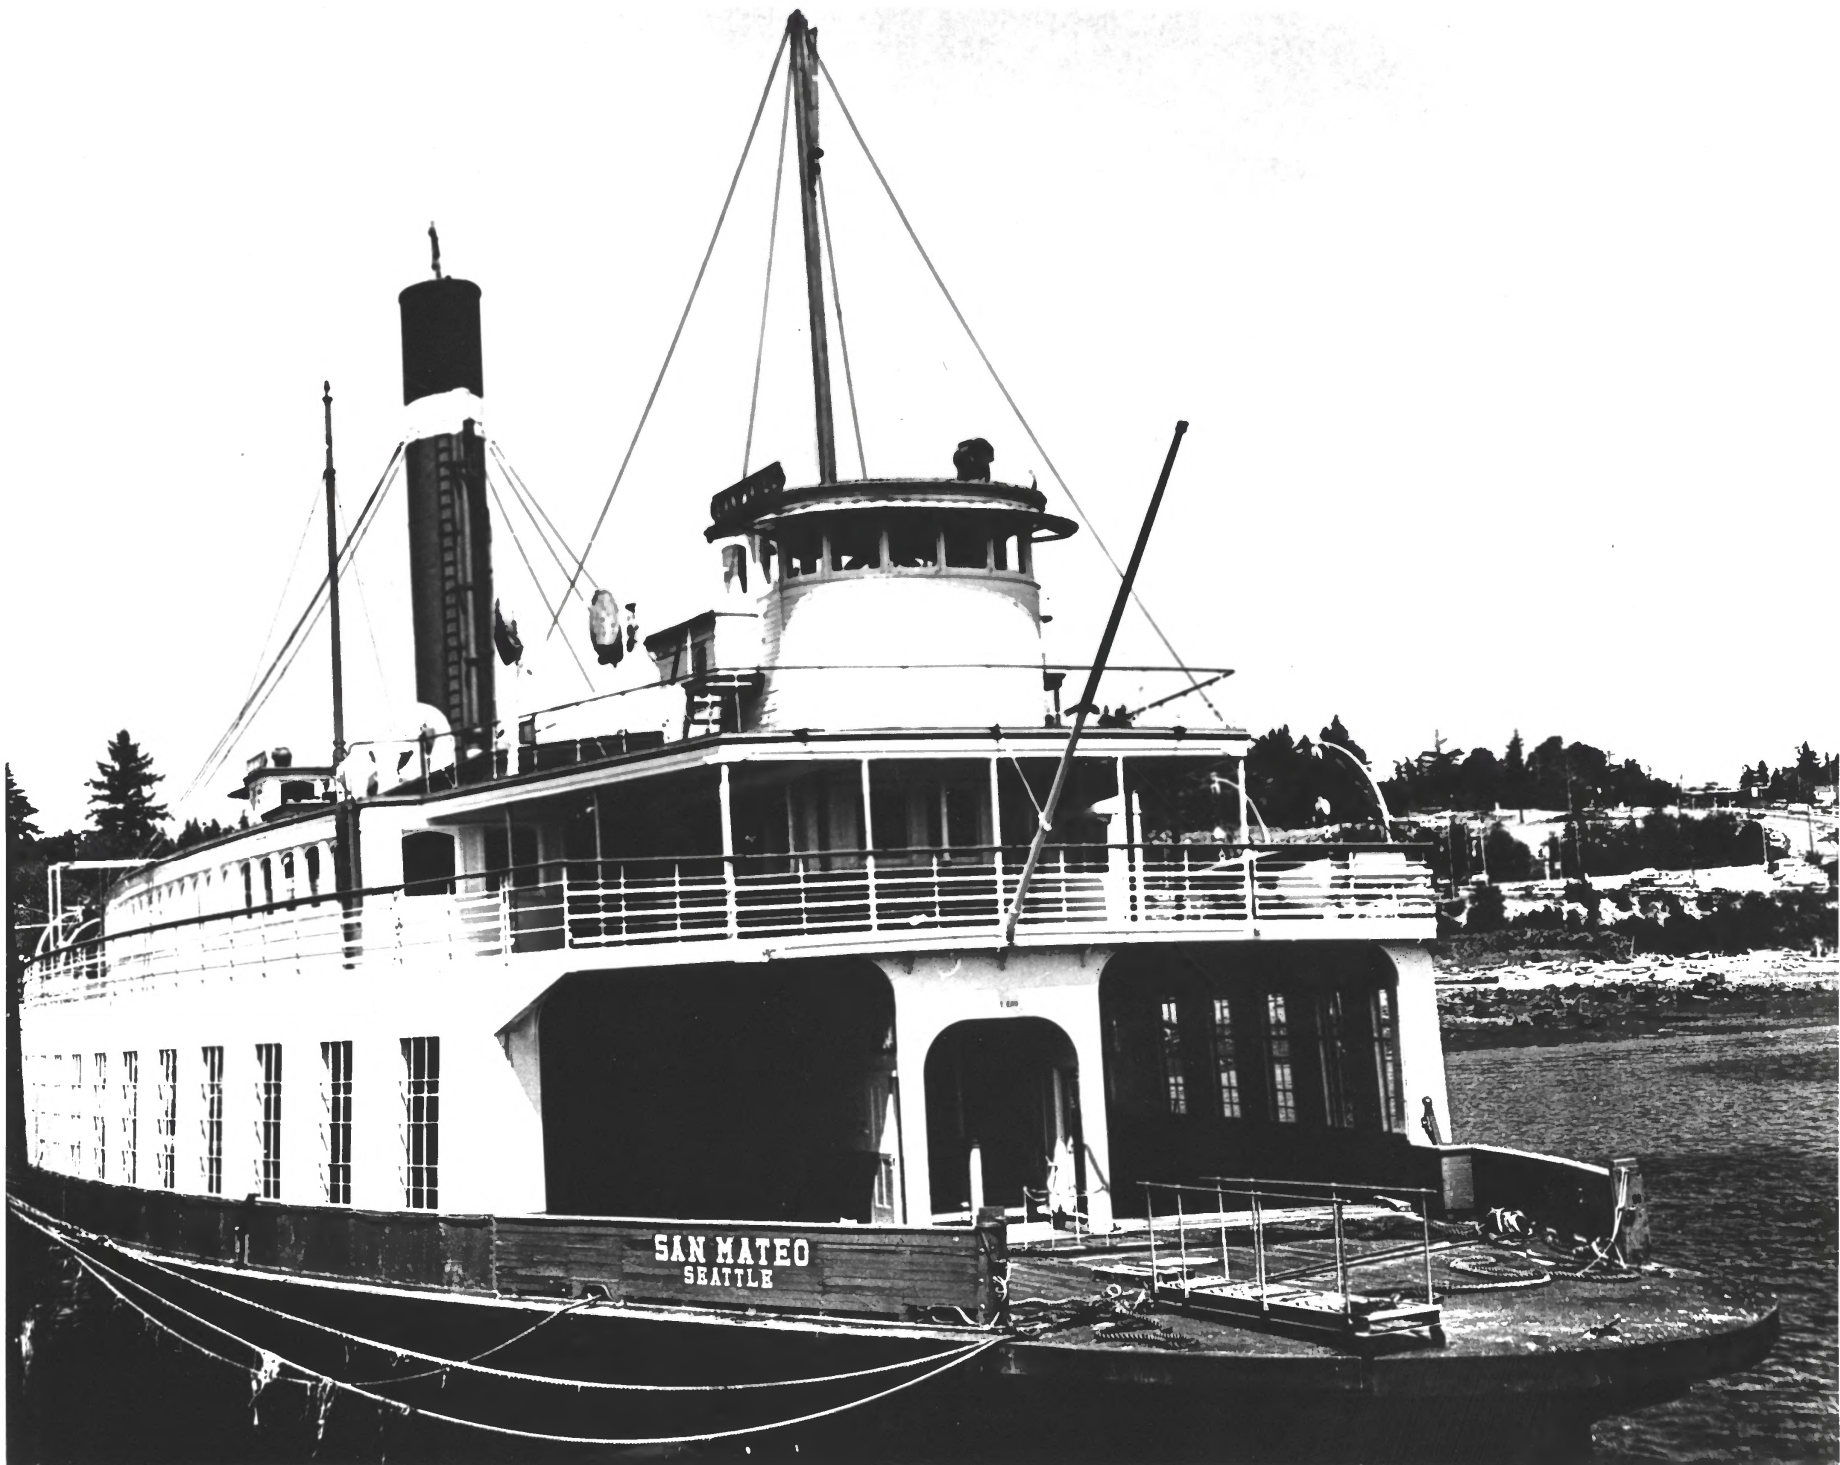

55 San Mateo (ferry boat) Kitsap Co., Bainbridge Island, Washington

4-7-71 d.o.e.

SAN MATEO
SEATTLE

WASHINGTON - SAN MATEO