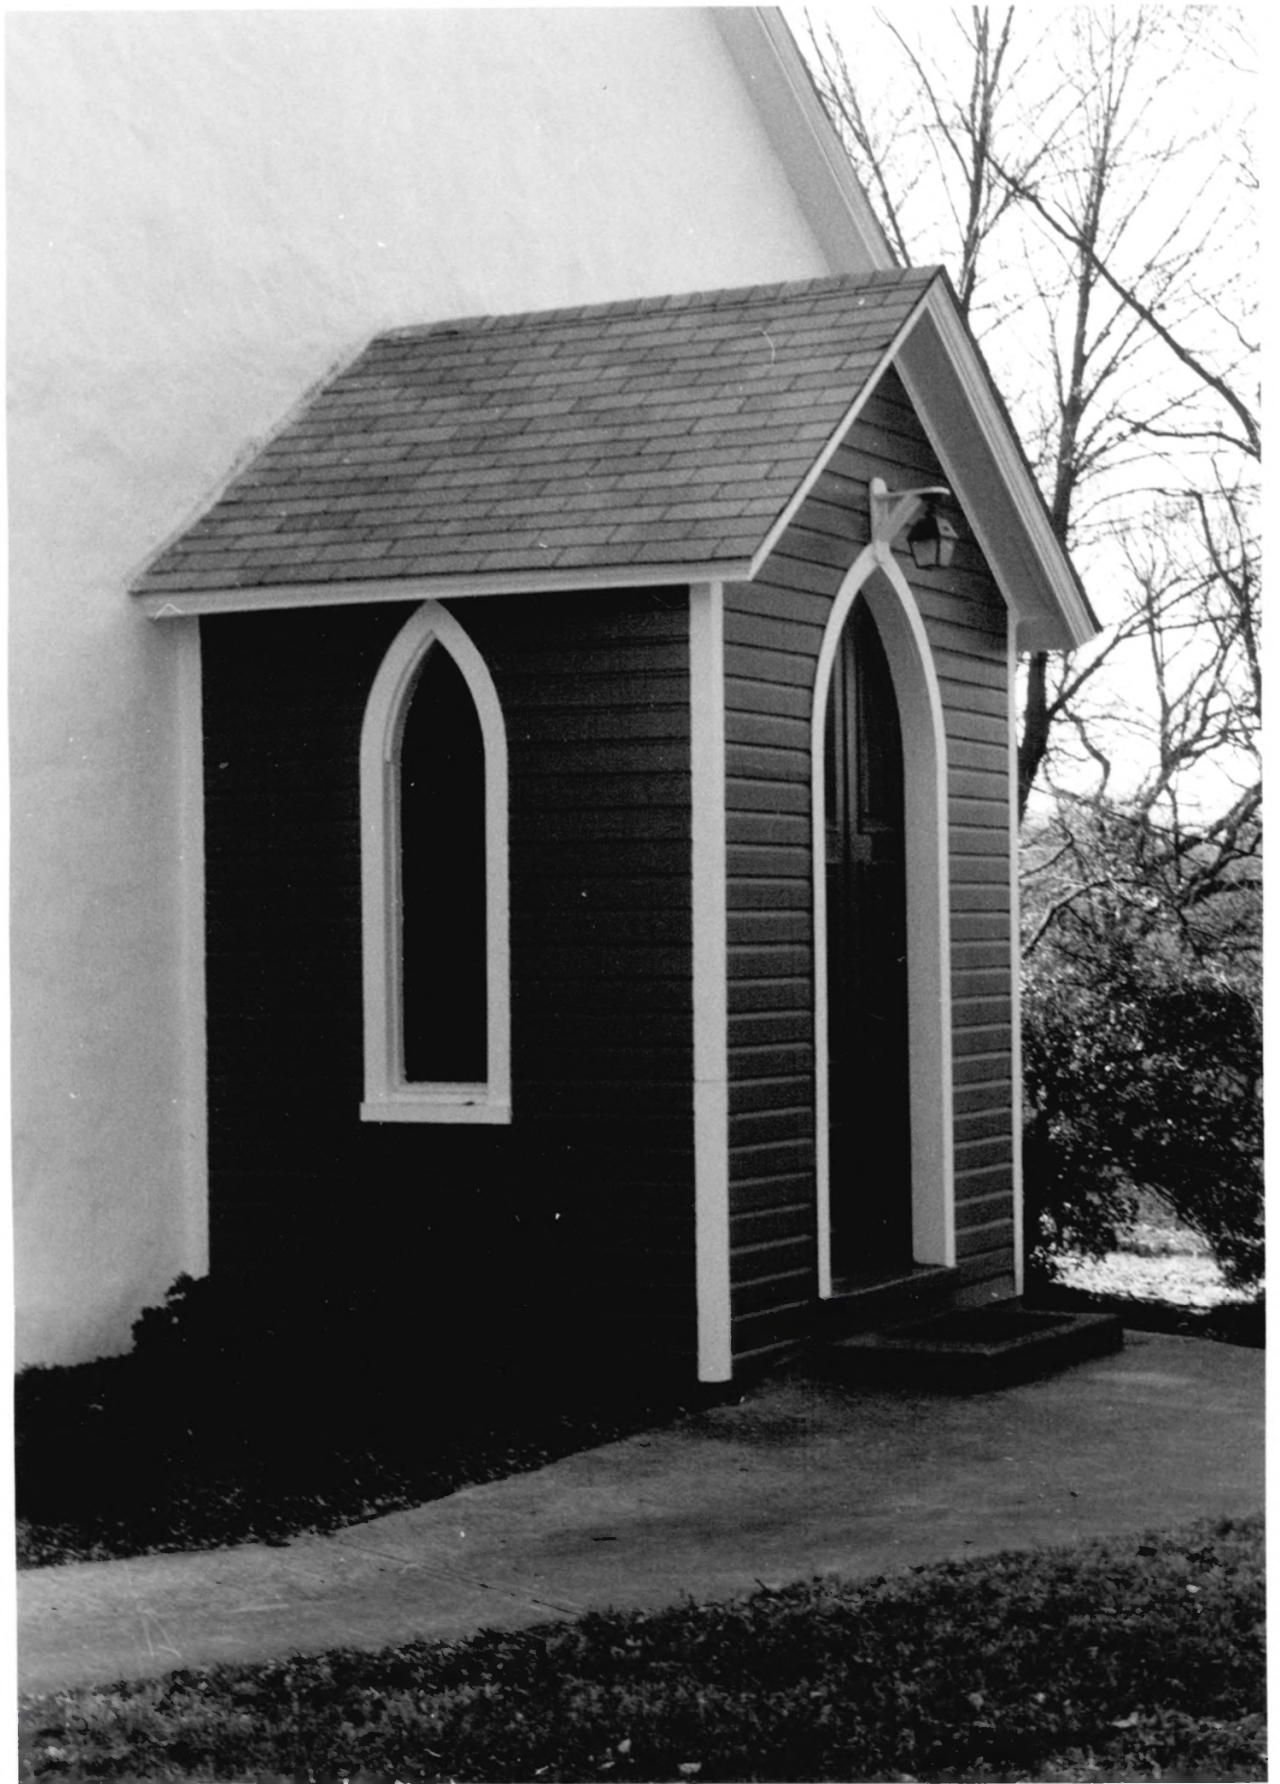

Description:

FACADE: VIEW FROM NORTH

Photograph Number:

1 OF 5

N-548

Name: MOUNT LEBANON METHODIST EPISCOPAL CHURCH

Location: 850 MOUNT LEBANON ROAD, WILMINGTON, DE

Photographer: VALERIE CESNA

Date: 30 NOVEMBER 1983

Location of Negative: STATE OF DELAWARE, BUREAU OF  
ARCHAEOLOGY + HISTORIC PRESERVATION, DOVER, DE

Description:

FACADE: VIEW FROM WEST

Photograph Number:

2 OF 5

N-548

Name: MOUNT LEBANON METHODIST EPISCOPAL CHURCH

Location: 850 MOUNT LEBANON ROAD, WILMINGTON, DE

Photographer: VALERIE CESNA

Date: 30 NOVEMBER 1983

Location of Negative: STATE OF DELAWARE, BUREAU OF  
ARCHEOLOGY + HISTORIC PRESERVATION, DOVER, DE

Description:

VESTIBULE: VIEW FROM NORTH

Photograph Number:

3 of 5

N-548

Name: MOUNT LEBANON METHODIST EPISCOPAL CHURCH

Location: 850 MOUNT LEBANON ROAD, WILMINGTON, DE

Photographer: VALERIE CESNA

Date: 30 NOVEMBER 1983