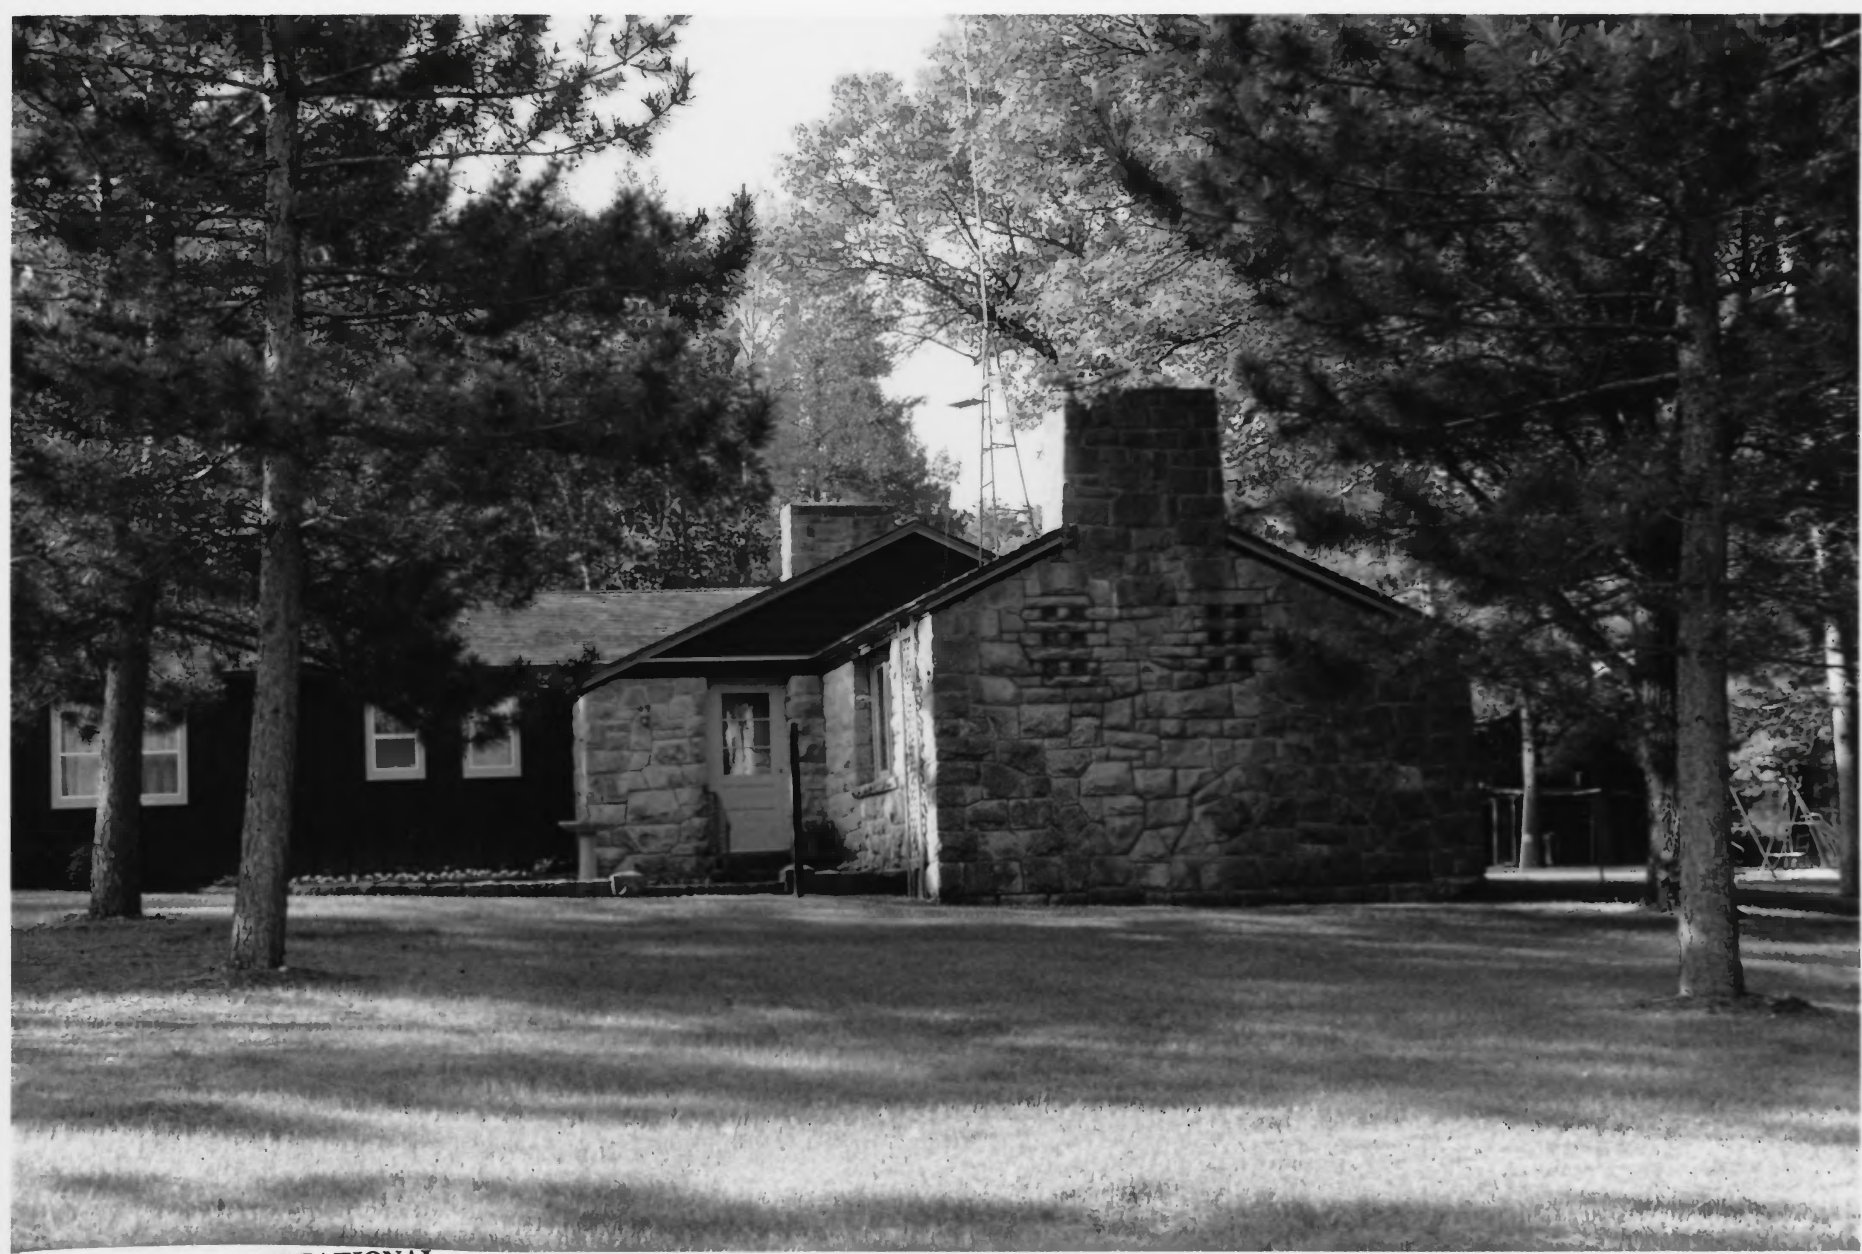

**ST. CROIX RECREATIONAL
DEMONSTRATION AREA
Hinchley, Pine County, MN
Superintendent's Residence
Photo: Ethan Carr, 1995**