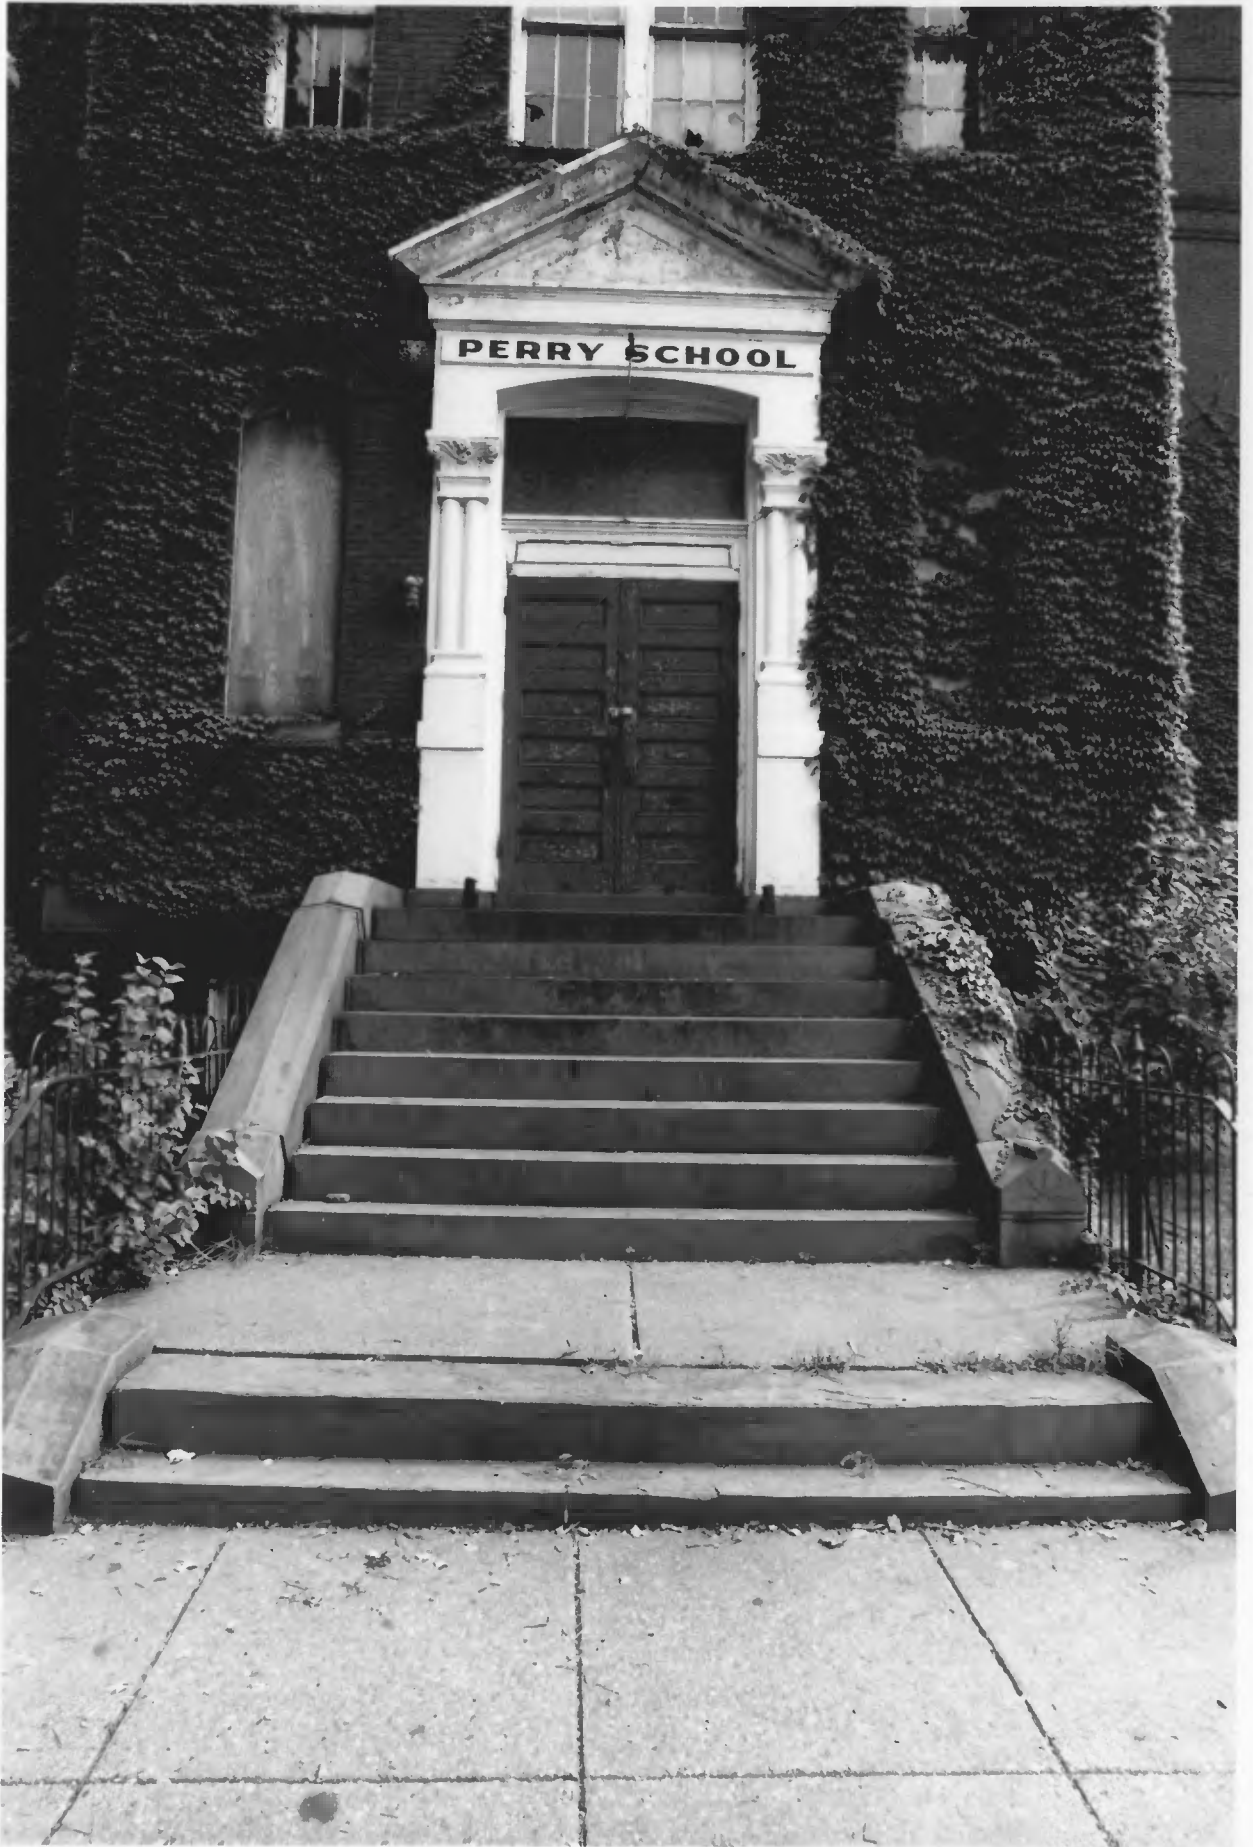

Patricia Fisher, Photographer

July 24, 1986

Garrett Lab Inc.

Apex of gable, central pavilion

Negative 14229, #20

PERRY SCHOOL

M Street High School

(Perry School)