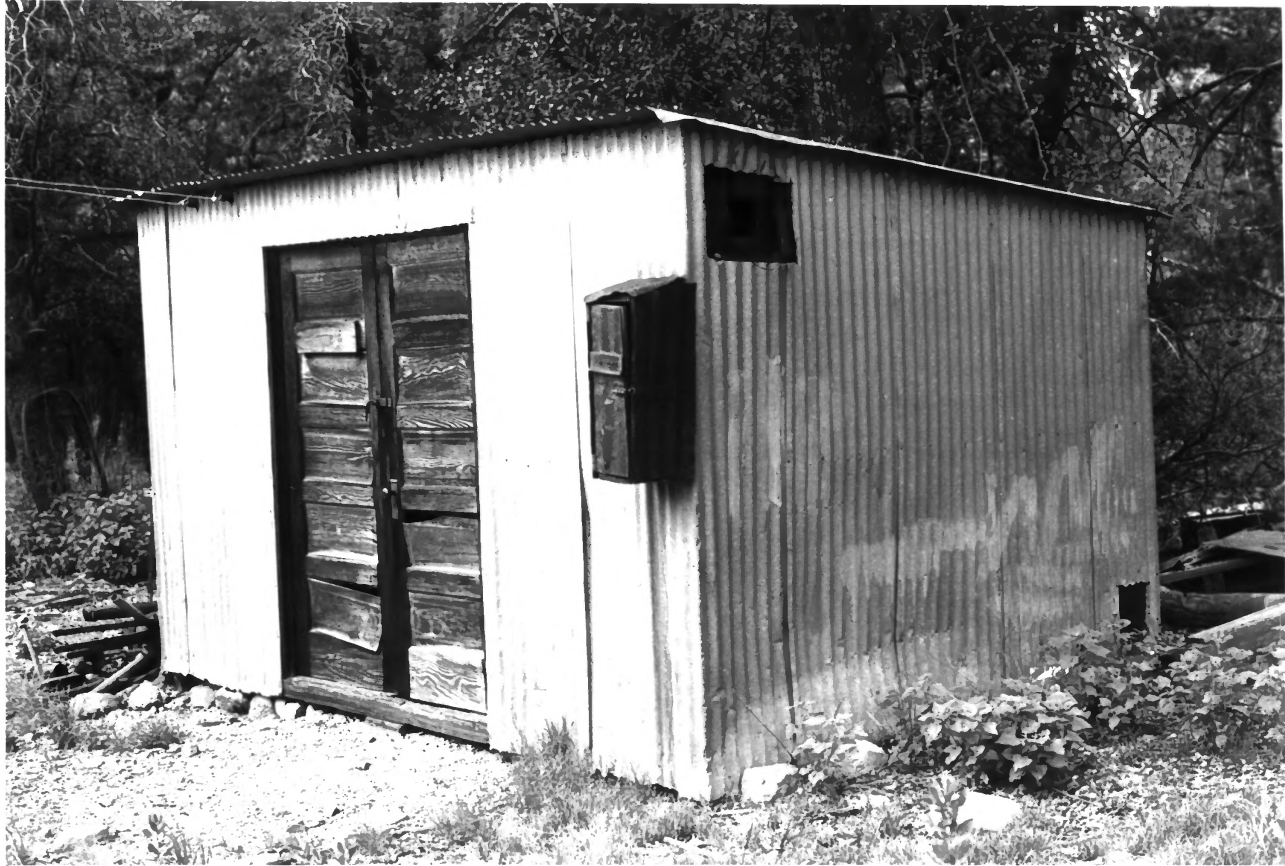

View: Faraway Ranch barn and tool shed
from east-southeast

FR 4

Photo 9 of 24

AUG 27 1980

Faraway Ranch Historic District
Chiricahua Nat. Monument/Cochise Co./Arizona

Photo By: Gordon Chappell

Photo Date: July 1978

Negative Filed: National Park Service

View: Faraway Ranch barn and tool shed from
west, looking from inside corral

78 41 JUN 11 1980

Photo 10 of 24

AUG 27 1980

Faraway Ranch Historic District
Chiricahua Nat. Monument/Cochise Co./Arizona