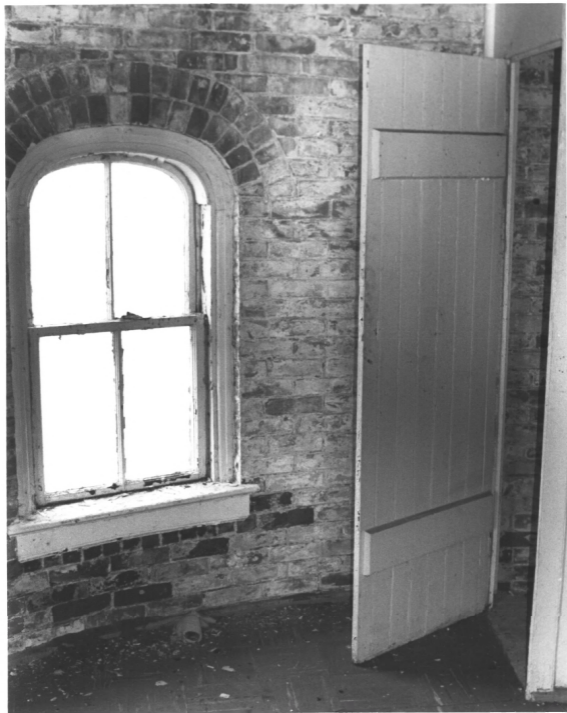

SECOND STORY WINDOW EXTERIOR,  
LOOKING NORTH.

PHOTO #3

ROMER SHOAL LIGHT STATION

MONMOUTH COUNTY, NJ

PHOTOGRAPHER: DANIEL KOSKI-KARELL

DATE: 3 AUGUST 2004

NEGATIVE AT: US COAST GUARD HISTORIAN'S OFFICE  
US COAST GUARD HEADQUARTERS  
WASHINGTON, DC

FIRST STORY INTERIOR, ENTRANCE AND ALCOVE,  
LOOKING SOUTH.

PHOTO # 4

ROMER SHOAL LIGHT STATION

MONMOUTH COUNTY, NJ

PHOTOGRAPHER: DANIEL KOSKI-KARELL

DATE: 3 AUGUST 2004

NEGATIVE AT: US COAST GUARD HISTORIAN'S OFFICE  
US COAST GUARD HEADQUARTERS  
WASHINGTON, DC