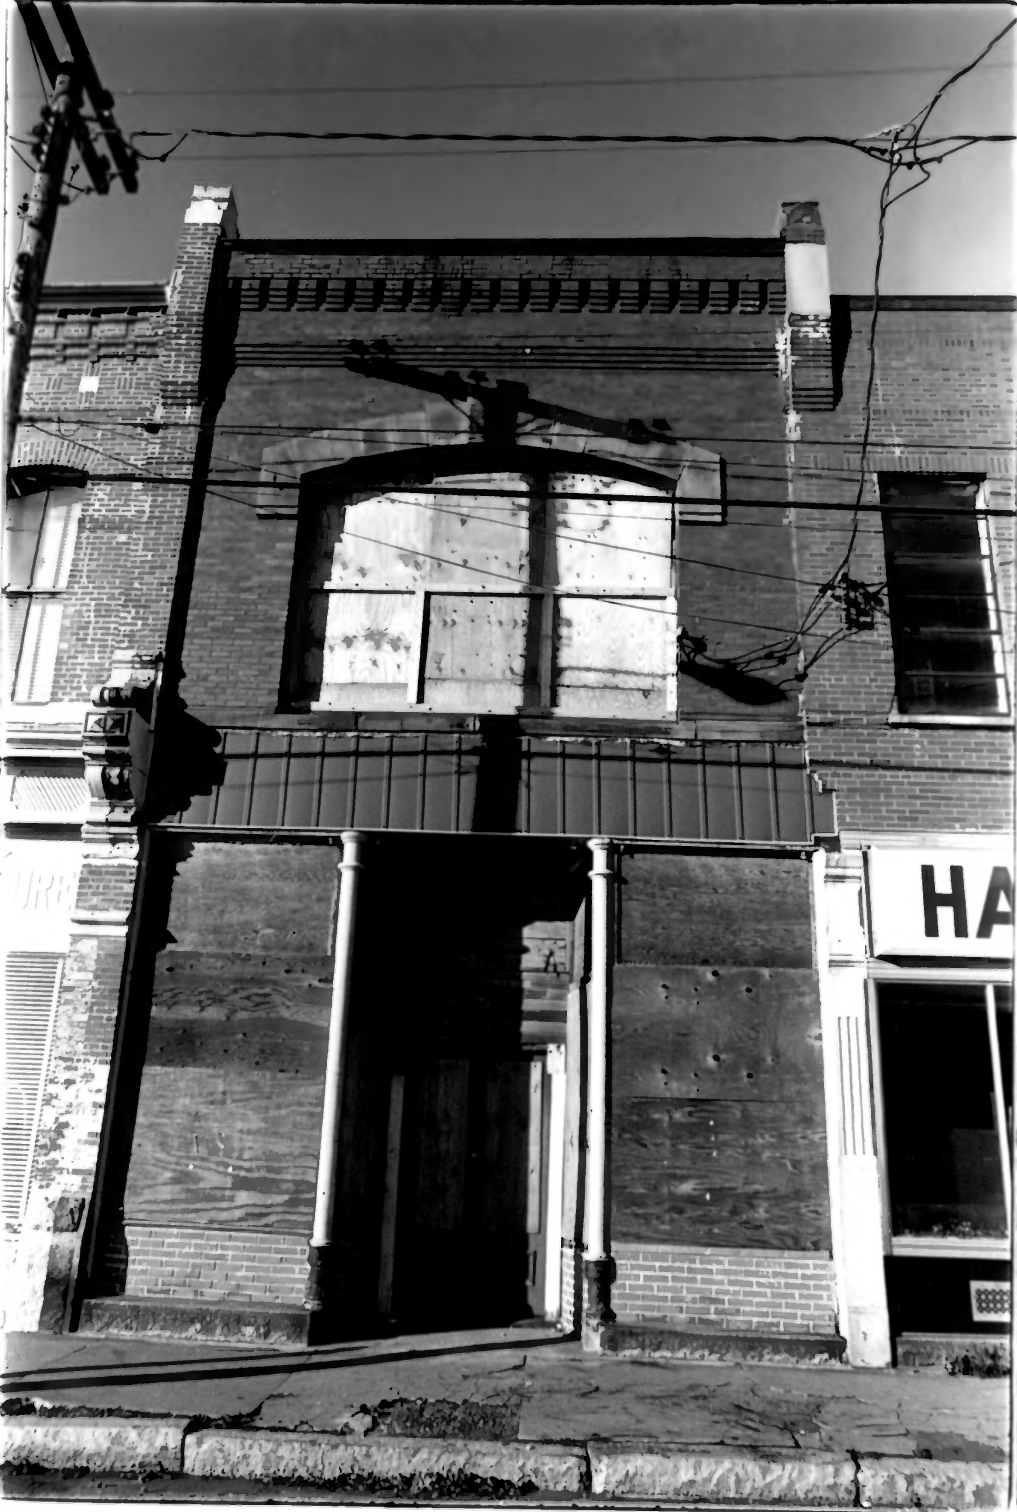

E.E. Shead Building (#9)

58 Water Street, Eastport, Washington, Maine

Hugh French 10/81

MAR 8 1982

Waterfront Research Committee

Box 93, Eastport, ME 04631

View from E (9 of 30)

BUILDING #10