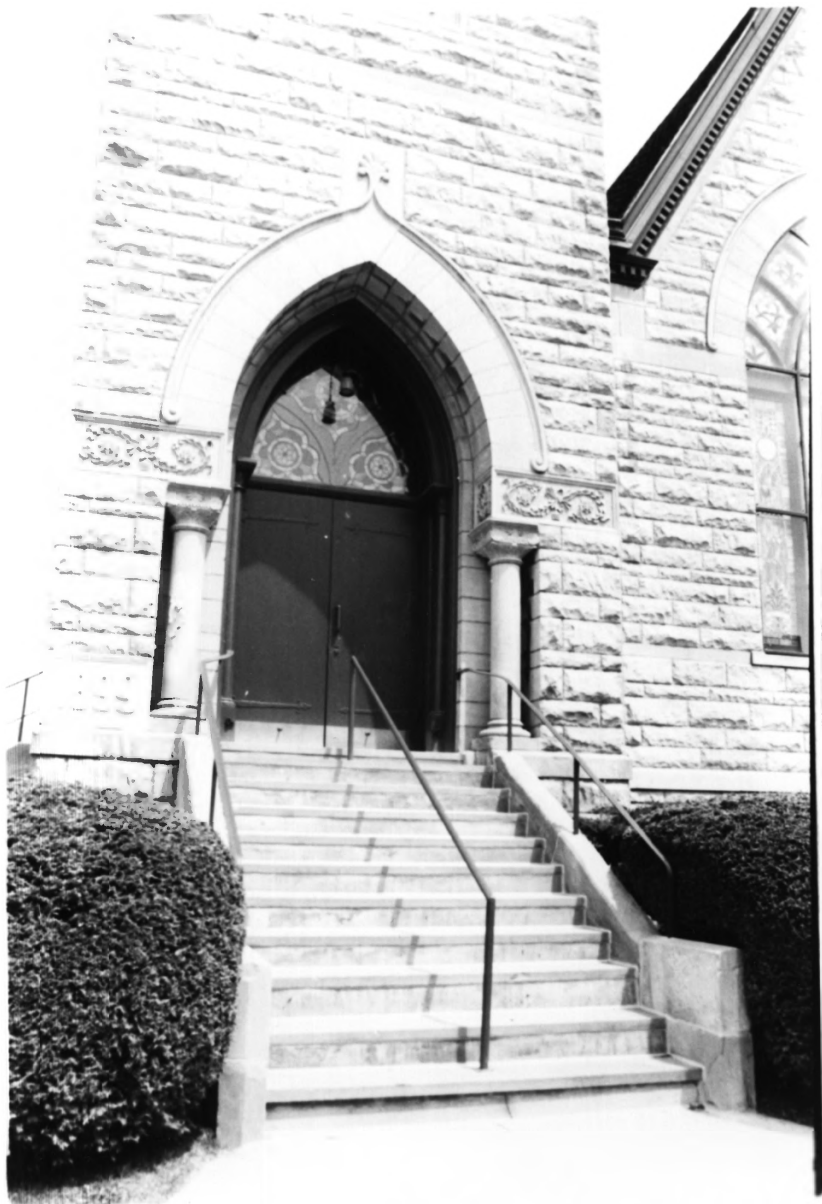

1ST UNITED METHODIST CHURCH  
LUCAS COUNTY, IA #1

1ST UNITED METHODIST CHURCH  
LUCAS COUNTY, IA # 2

1ST UNITED METHODIST CHURCH  
LUCAS COUNTY, IA # 3

1ST UNITED METHODIST CHURCH  
LUCAS COUNTY, IA # 4

1ST UNITED METHODIST CHURCH  
LUCAS COUNTY, IA #5