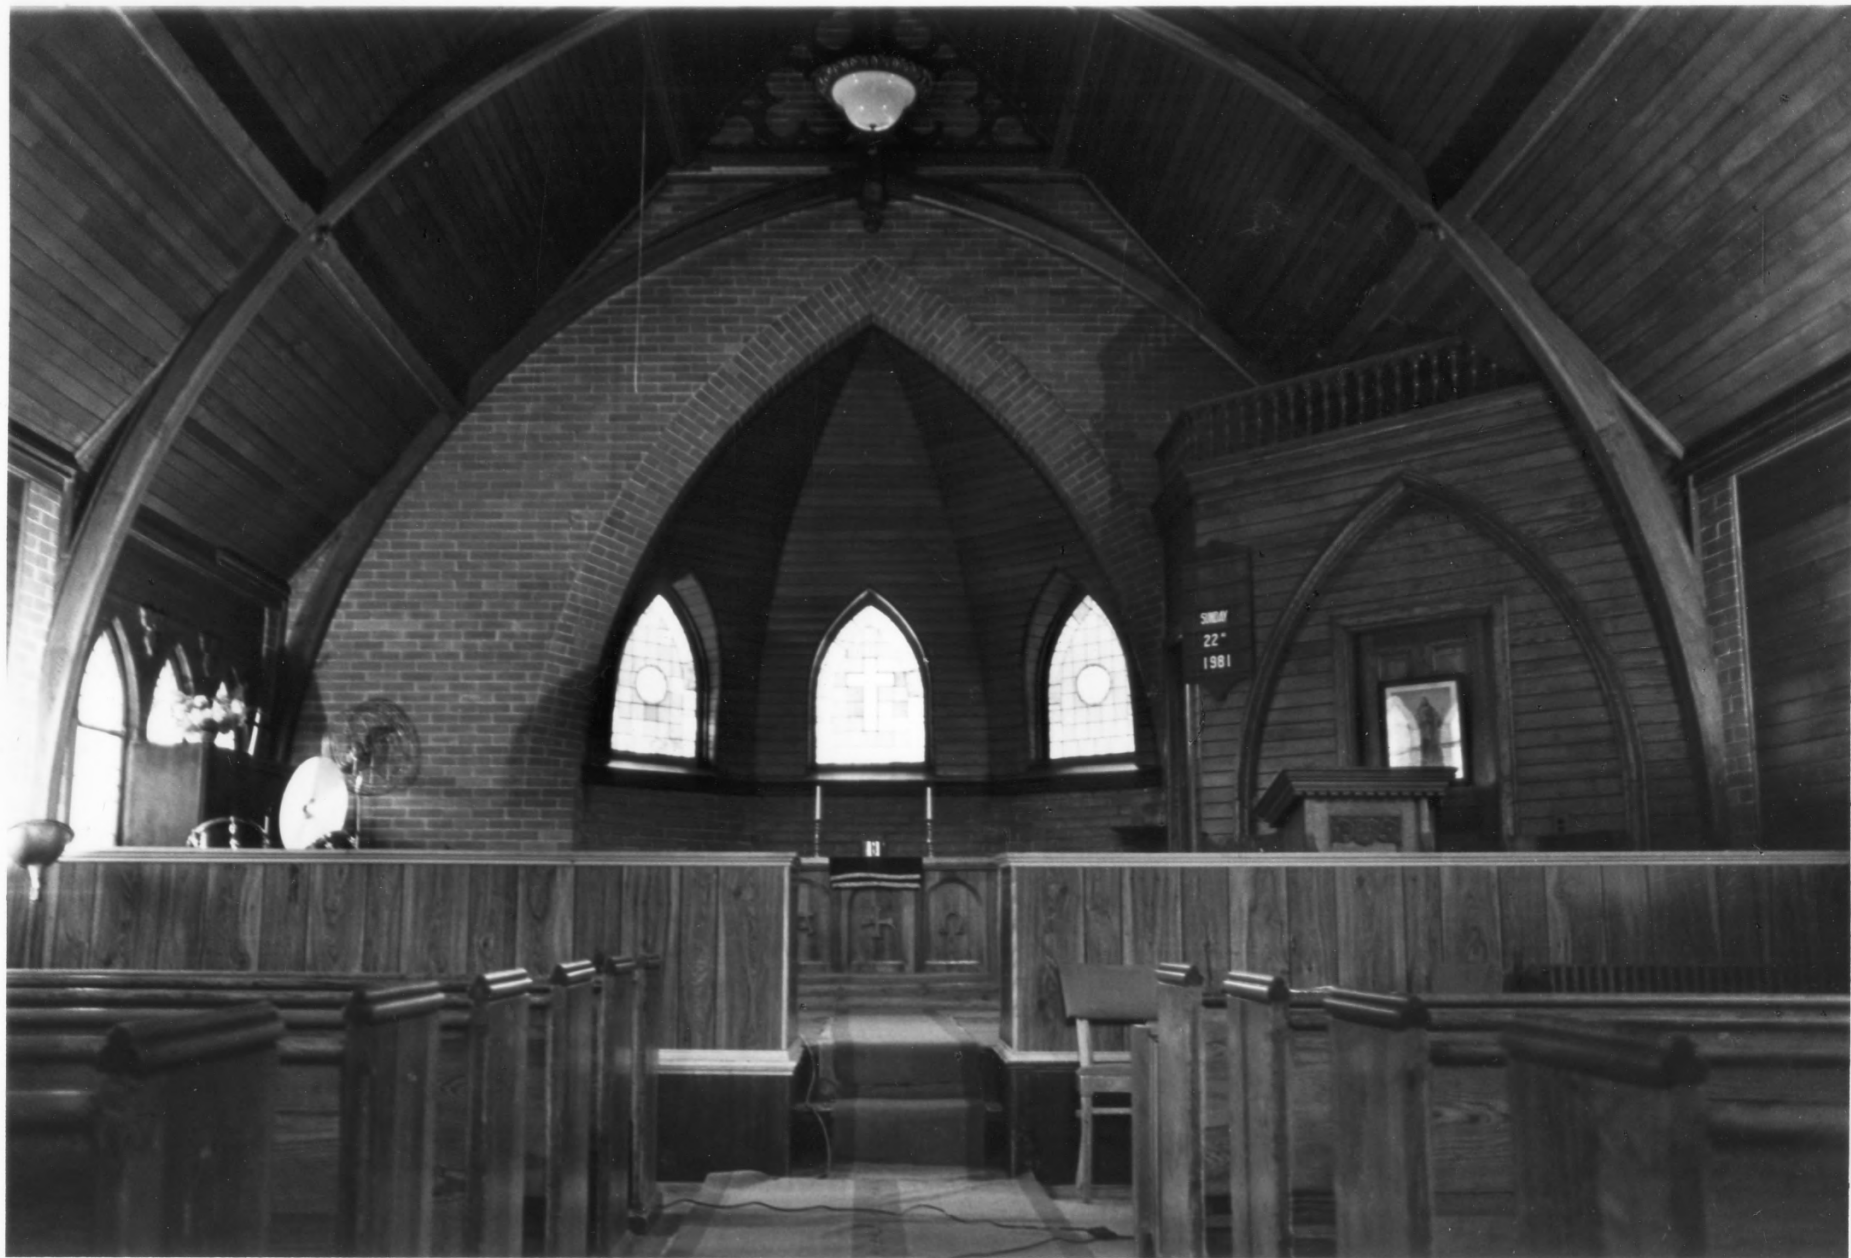

Former St. Andrews Episcopal Chapel
576 Fairmount Street
Woonsocket, Rhode Island

Kay Westhues, Photographer September 1981
Negative: Rhode Island Historical
 Preservation Commission

Side elevation (view to east).

Figure 42

Former St. Andrews Episcopal Chapel
576 Fairmount Street
Woonsocket, Rhode Island

Kay Westhues, Photographer September 1981
Negative: Rhode Island Historical
 Preservation Commission

Interior view toward chancel (view to east).