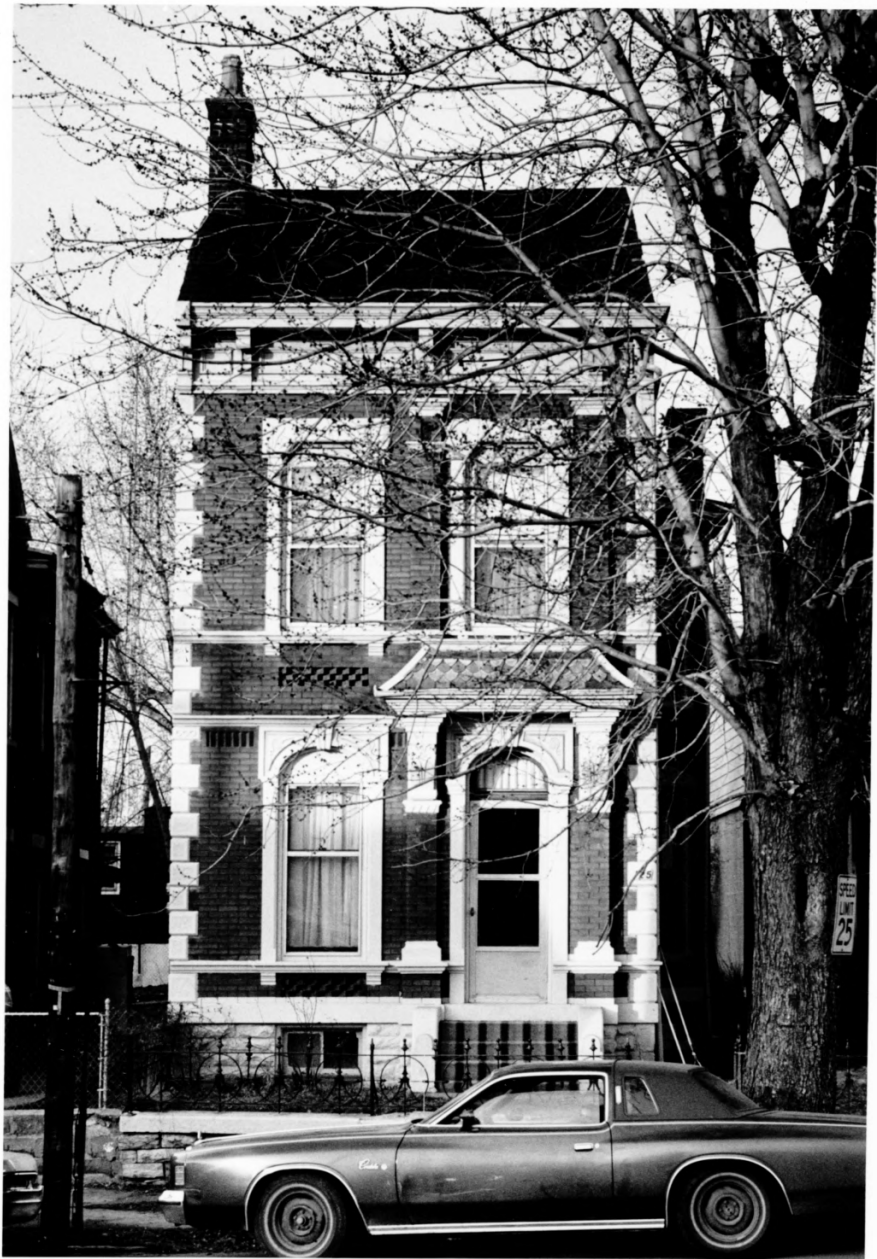

Mansion Hill Historic District
Campbell County, Kentucky

Larry Stevenson
316 Overton

Newport, Kentucky Summer 1979

Photo 1 **JAN 9 1980**
500 Block (odd #'s) of E. Second

All Photos keyed to Map 2

JUL 17 1980