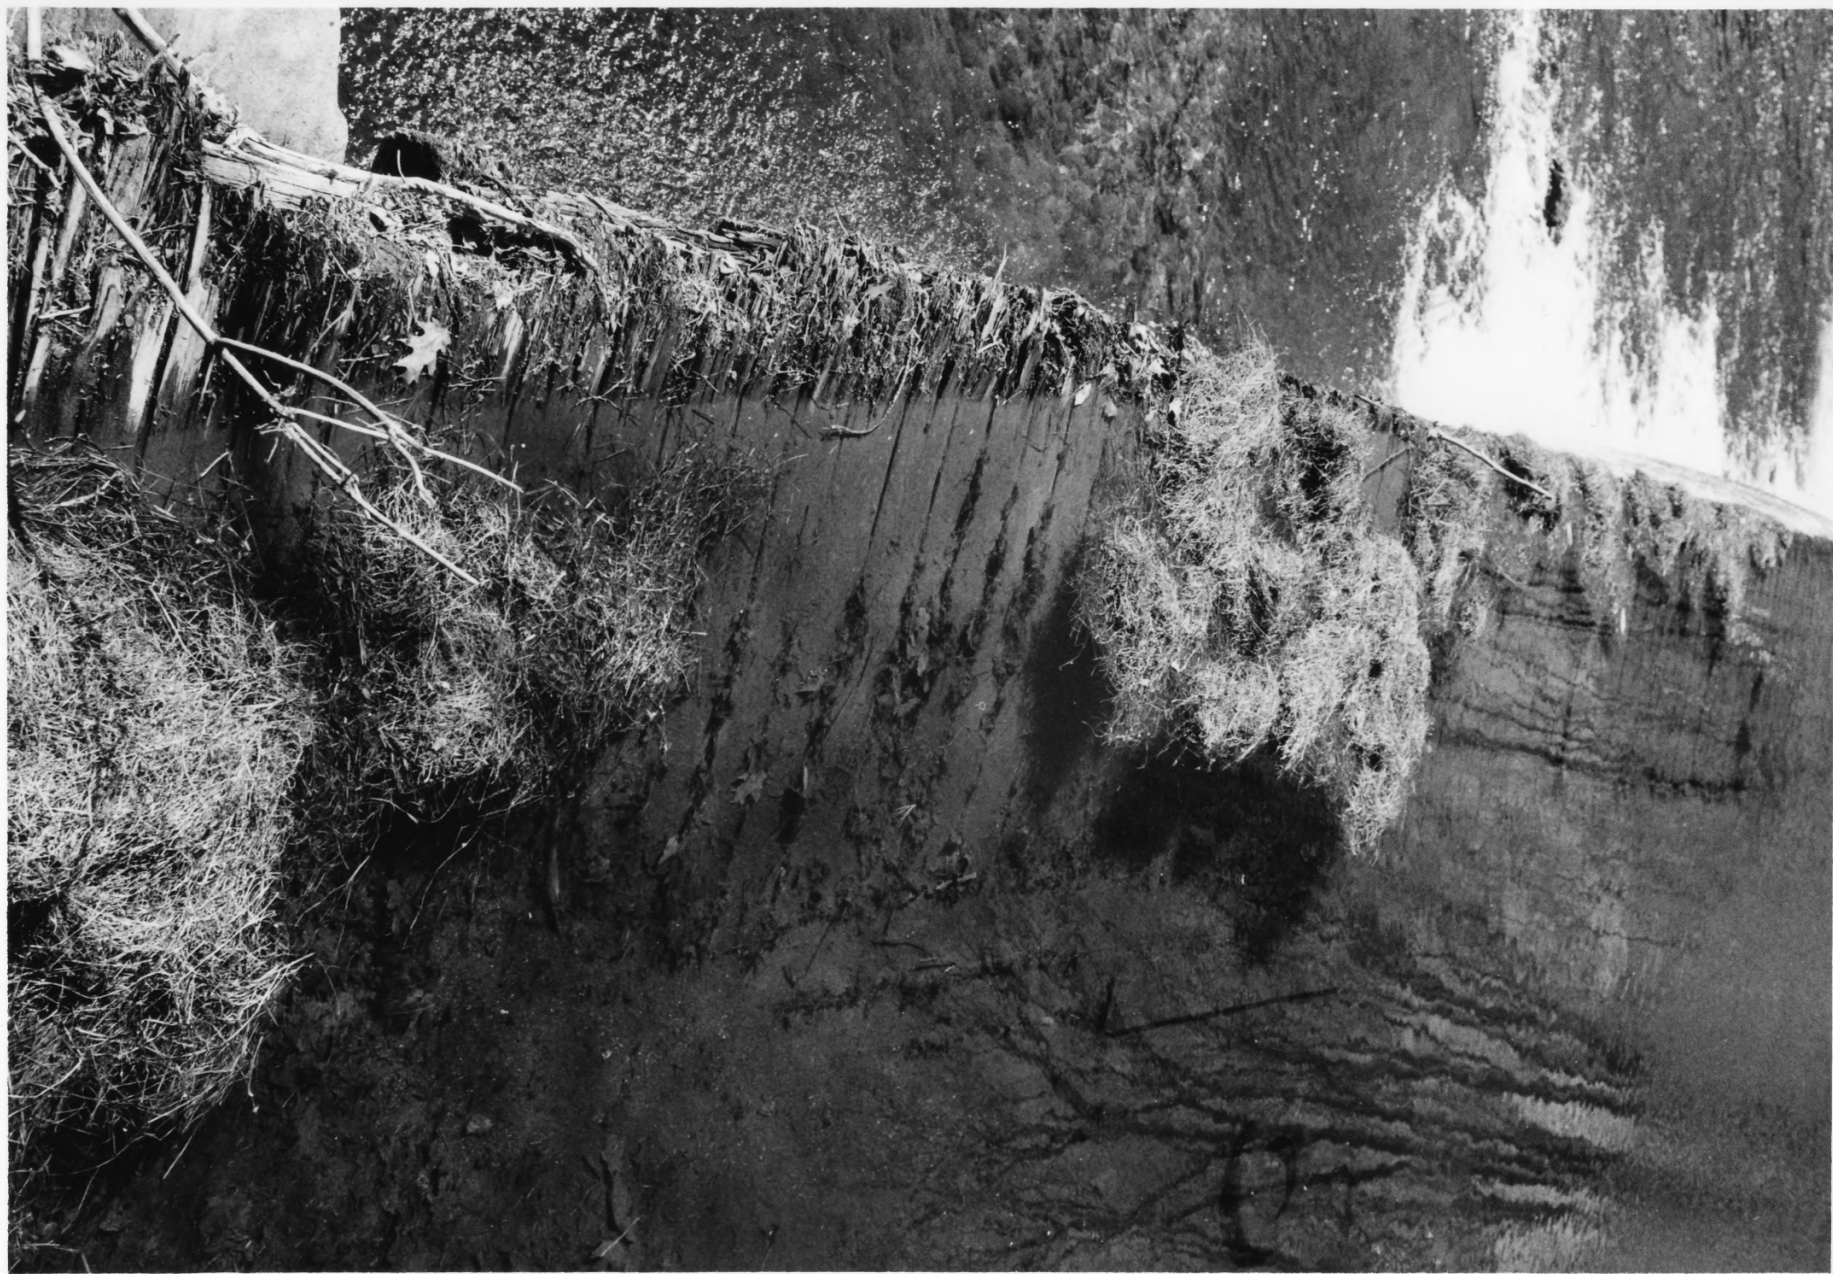

GREEN RIVER CRIB DAM

GUILFORD, WINDHAM COUNTY, VERMONT

Photograph 1.

94-23-1

GREEN RIVER CRIB DAM
GUILFORD, WINDHAM COUNTY, VERMONT
Photograph 2

94-23-6

GREEN RIVER CRIB DAM -
GUILFORD, WINDHAM COUNTY, VERMONT
Photograph 3

94-23-4

GREEN RIVER CRIB DAM
GUILFORD, WINDHAM COUNTY, VERMONT
Photograph 4

94-23-8

GREEN RIVER CRIB DAM

GUILFORD, WINDHAM COUNTY, VERMONT

Photograph 5

94-23-9

GREEN RIVER CRIB DAM