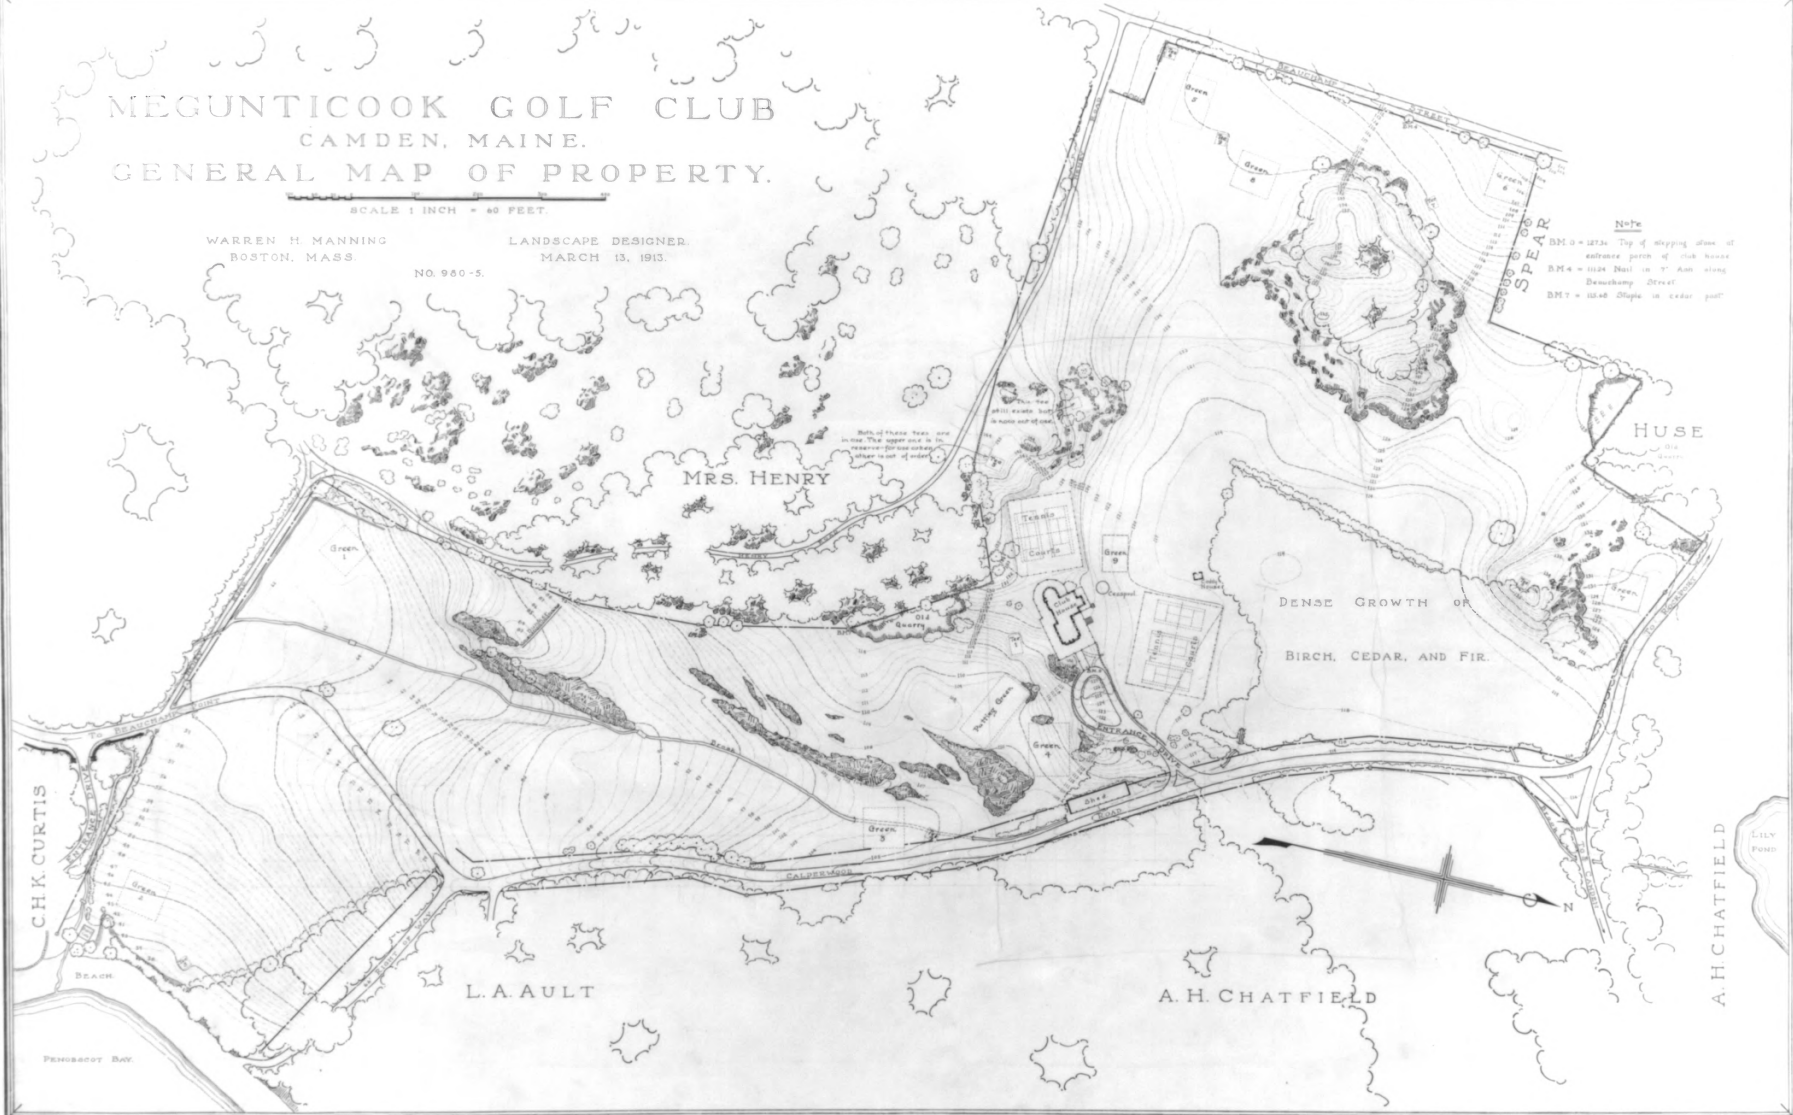

MEGUNTICOOK GOLF CLUB CAMDEN, MAINE. GENERAL MAP OF PROPERTY.

SCALE 1 INCH = 40 FEET.

WARREN H. MANNING
BOSTON, MASS.

LANDSCAPE DESIGNER.
MARCH 13, 1913.

NO. 960-5.

DENSE GROWTH OF
BIRCH, CEDAR, AND FIR.

CH. K. CURTIS

MRS. HENRY

HUSE

L. A. AULT

A. H. CHATFIELD

A. H. CHATFIELD

PENOBSCOT BAY

LILY POND