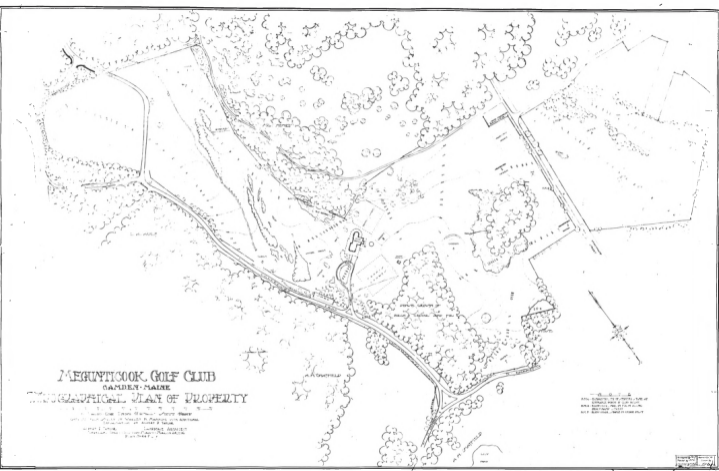

MENQUITTICOOK GOLF CLUB
GARDEN - MAINE
TOPOGRAPHICAL PLAN OF PROPERTY

Scale 1" = 100' (Horizontal)
1" = 20' (Vertical)
Prepared by
L. H. GARDNER
1911