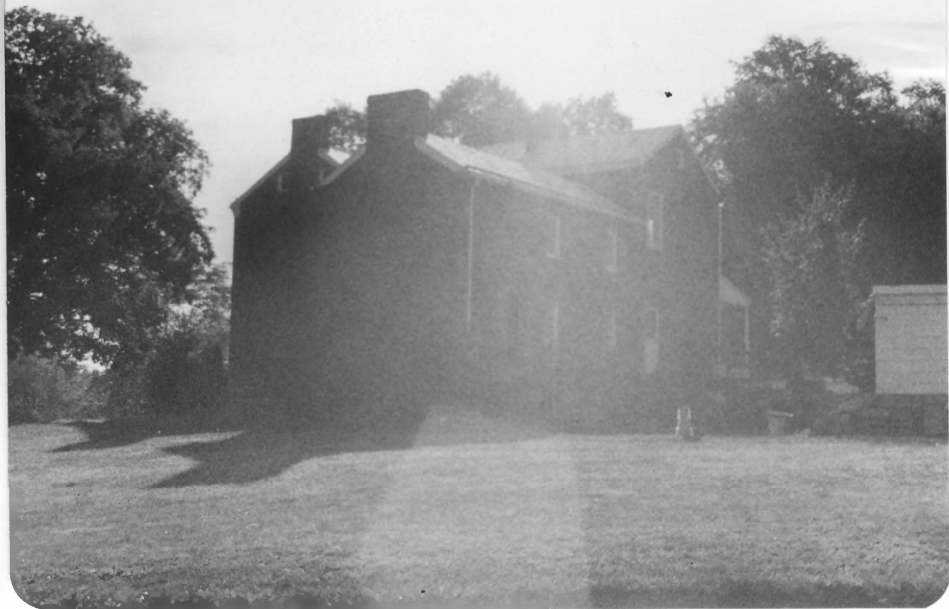

- "The Westfall Place"-Harry Fitzwater
- Route 220
- Moorefield WV 26836

1984

Westfall Place-Fitzwater's
Route 220 South of Moorefield
Moorefield WV 26836

1984