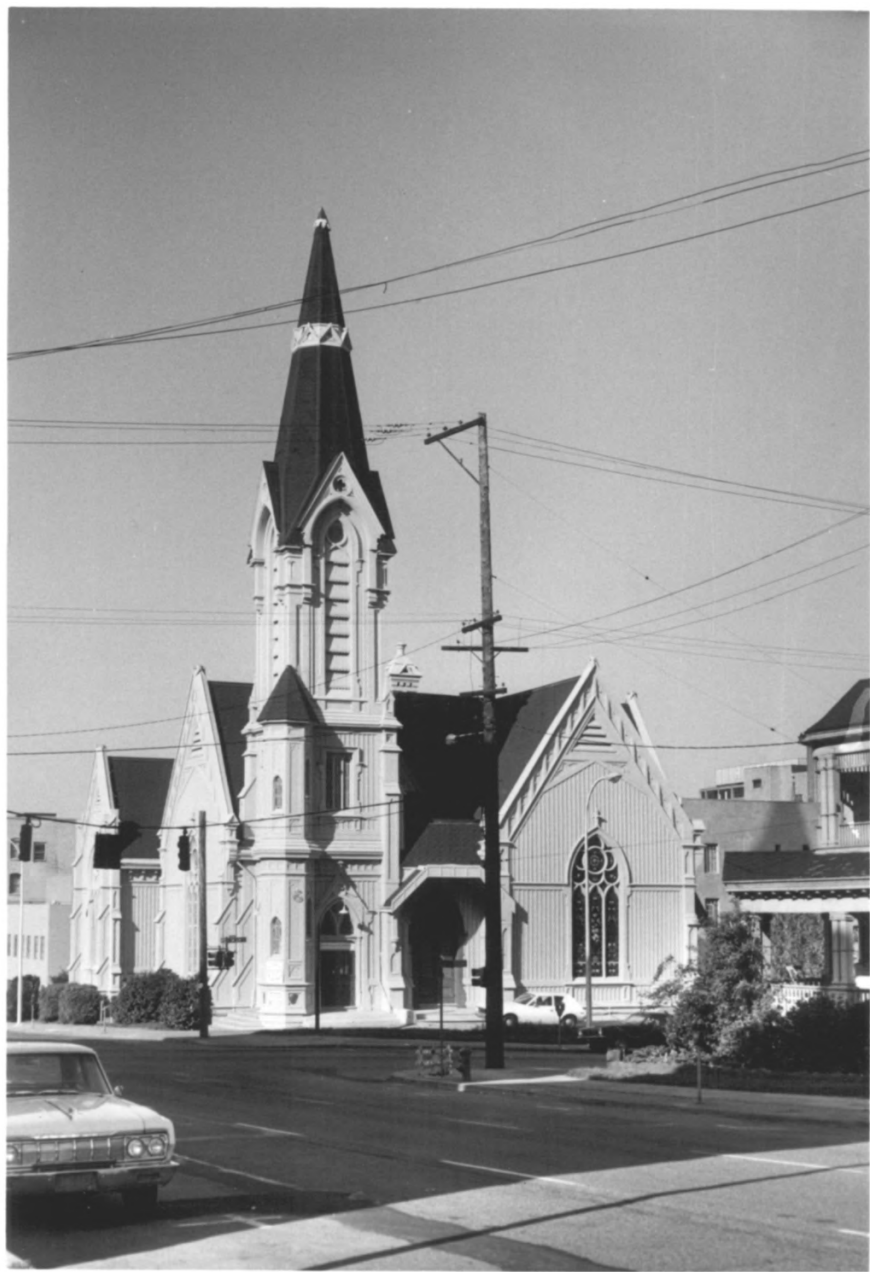

DATE NUMBER March 29, 1972

TITLE: The Old Church

Loc. Multnomah County, Oregon
West elevation of Church showing
hefty tower in southwest

Corner marking entry into vestibule and sanctuary.

CALVANY PRESBYTERIAN CHURCH

PORTLAND

MULTNOMAH COUNTY

OREGON

WEST ILLUMINATION 1972

THE OLD CHURCH

PONTIAC

MULTNOMAH COUNTY

OREGON

SW VIEW 1972

THE OLD CHURCH

PORTLAND

MULTNOMAH COUNTY

ORIGON

SOUTH VIEW 1972