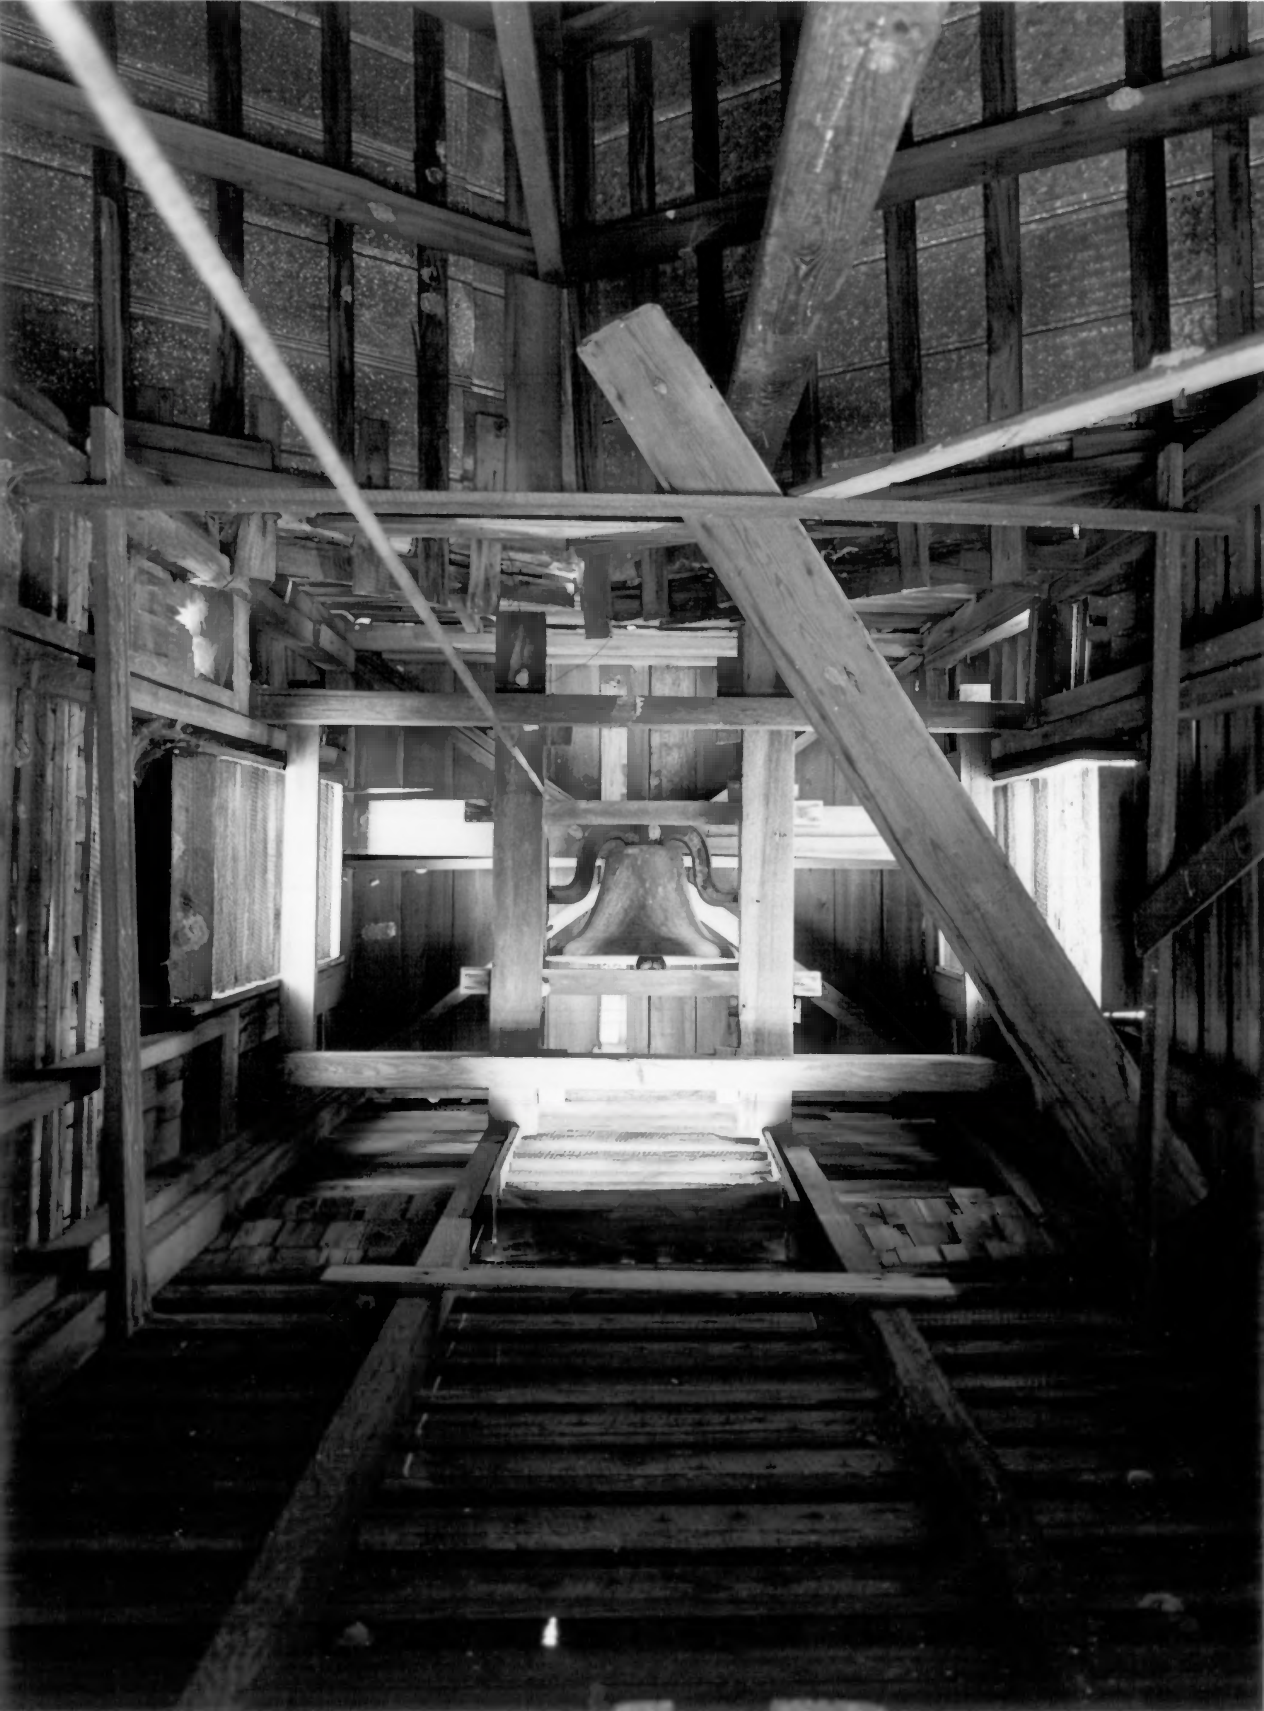

NEW HOPE A.M.E. CHURCH

Guyton, Effingham County, Georgia

Photographer: James R. Lockhart

Negative Filed: Georgia Department
of Natural Resources

Date: October 1985

5 of 6: Balcony and sanctuary;
photographer facing northwest.

NEW HOPE A.M.E. CHURCH

Guyton, Effingham County, Georgia

Photographer: James R. Lockhart

Negative Filed: Georgia Department
of Natural Resources

Date: October 1985

6 of 6: Bell tower; photographer
facing up.