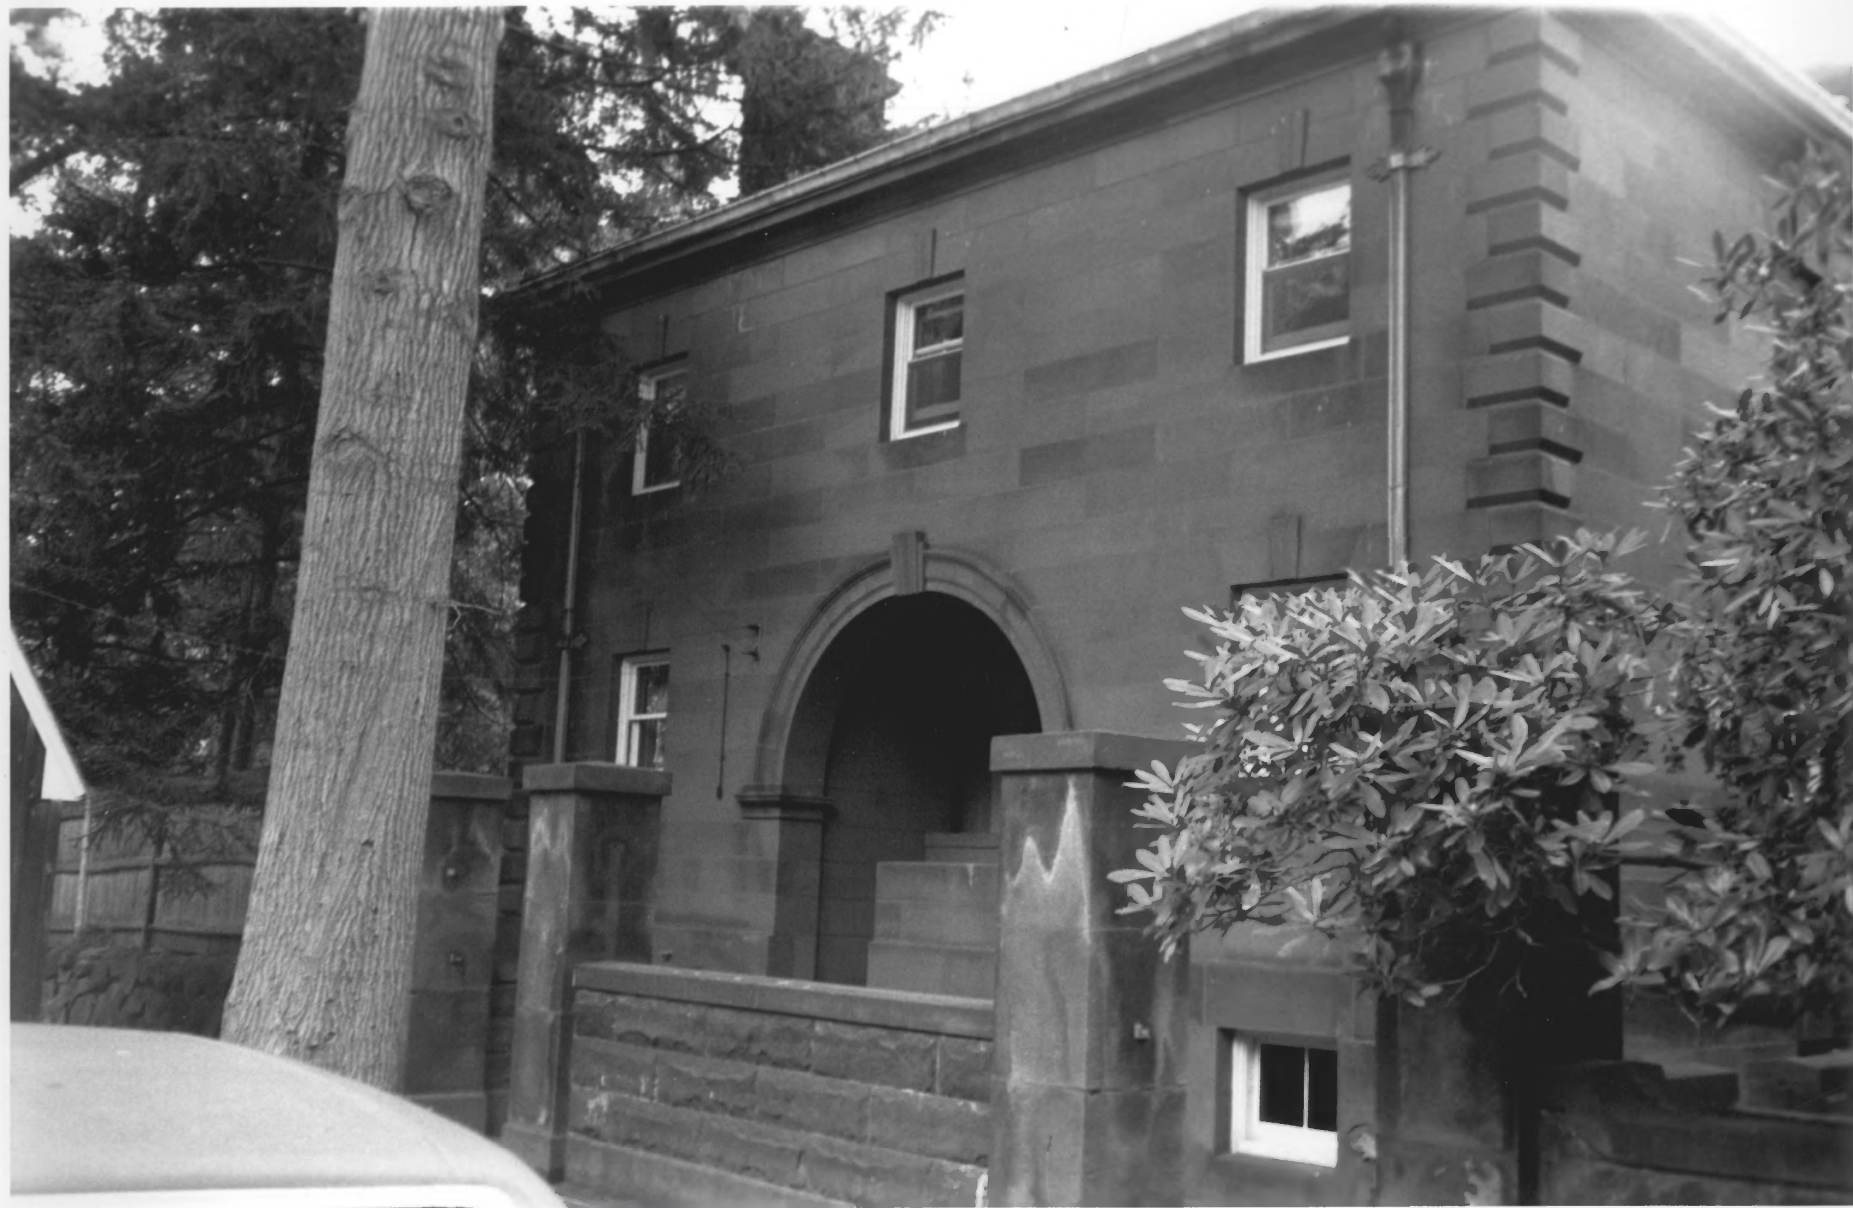

Photograph 3

Beleden

Bristol, CT FEB 8 1982

D. Ransom Photo, 9/79

Negative: Connecticut

Historical Commission

SIDE ENTRANCE, VIEW

NORTHEAST