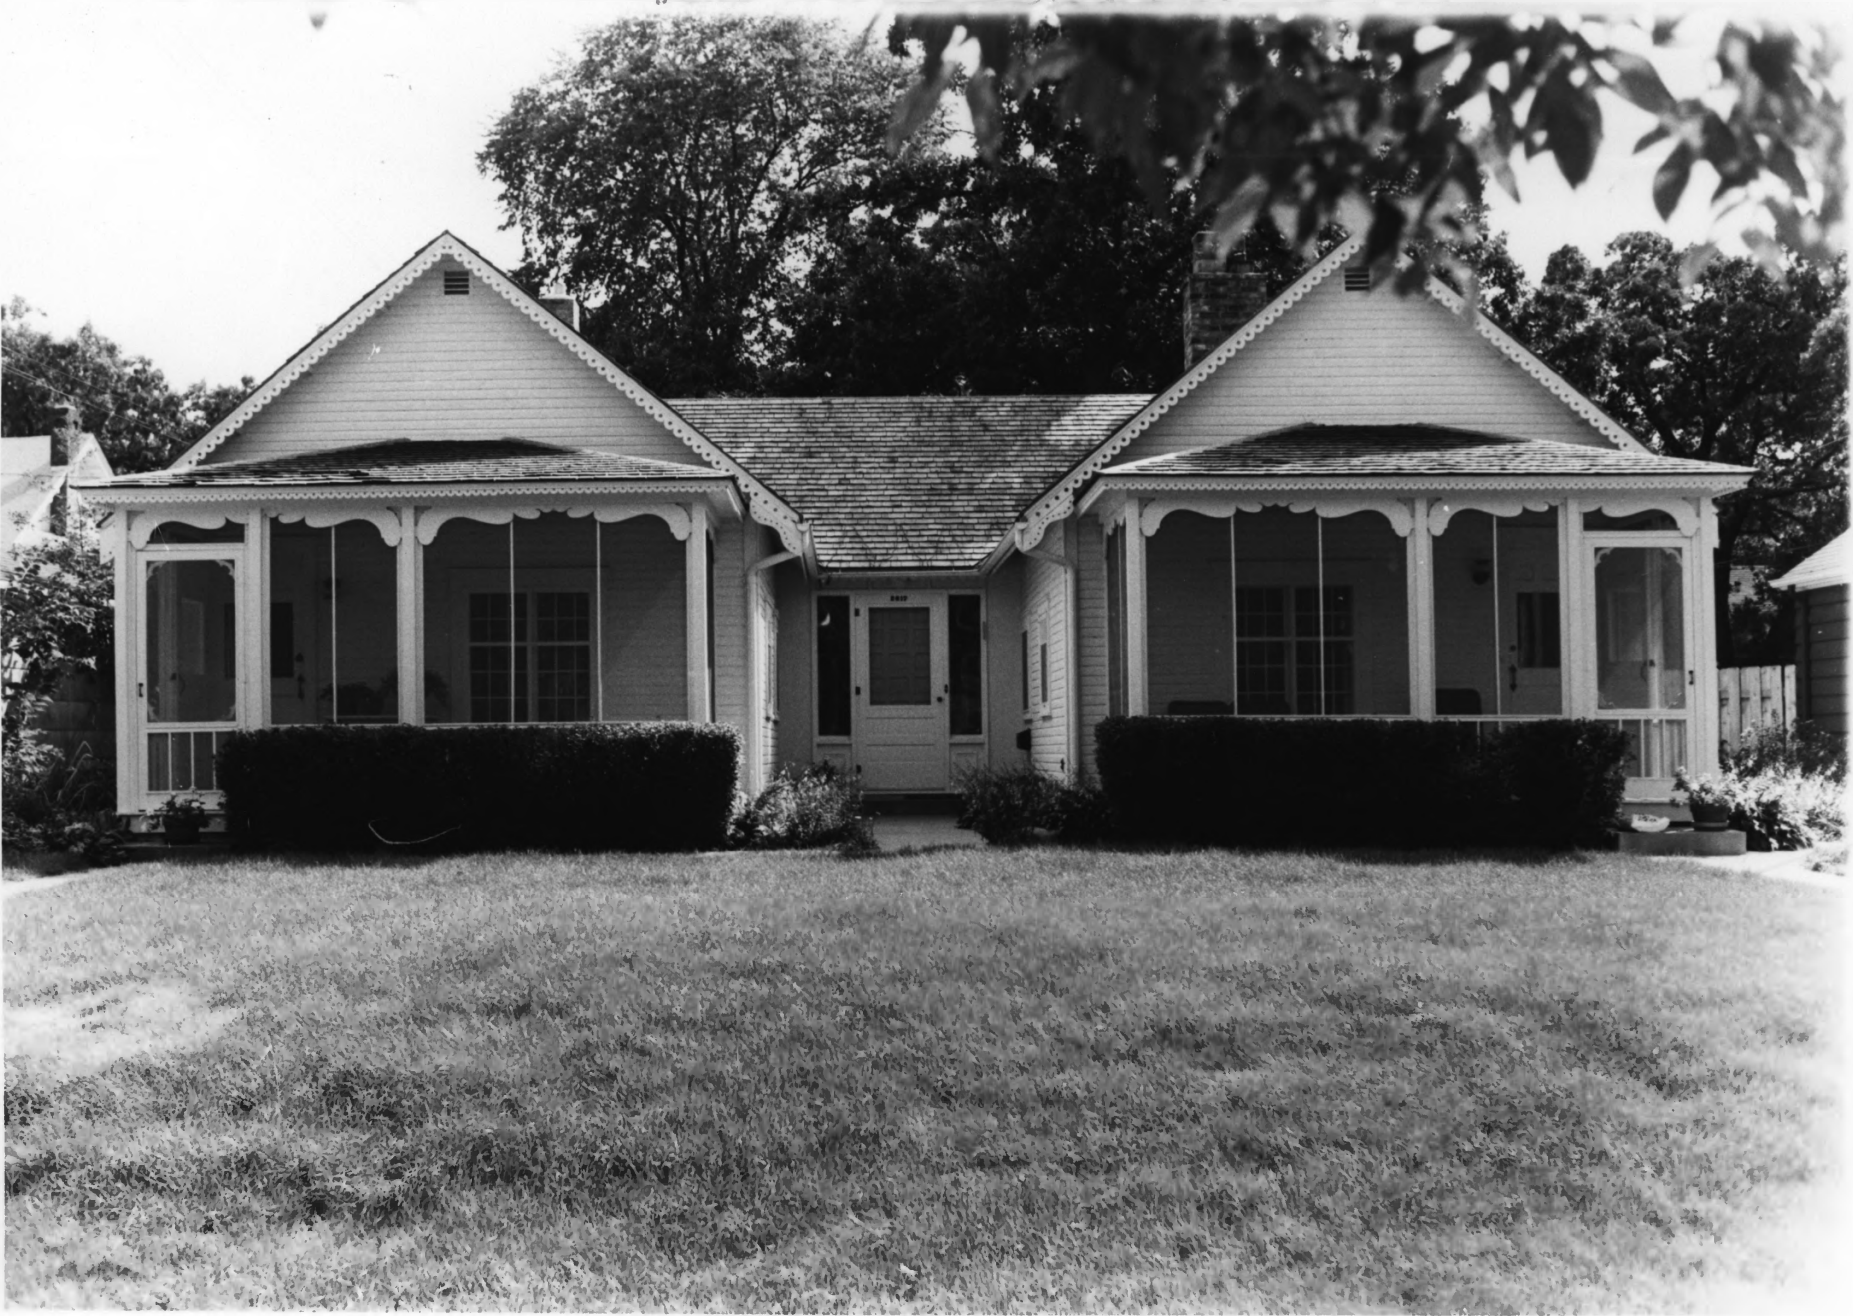

L.L. Chadwick Cottages

Minneapolis, MN; Hennepin County

Dennis Gimmetad

1983

Minnesota Historical Society, 690

Cedar St., St. Paul, MN 55101

North elevation

06072/5A

L.L. Chadwick Cottages
Minneapolis, MN; Hennepin County
Dennis Gimmetstad
1983

Minnesota Historical Society, 690
Cedar St., St. Paul, MN 55101

North elevation

06072/7A

Cadwick Cottages- bargboard detail
Minneapolis, Minnesota
Photographer: Roger Potter
Date: June 1982
Location of Neg.: Mpls. Survey File
View: Looking Southwest

Cadwick Cottages- Rear view

Minneapolis, Minnesota

Photographer: Roger Potter

Date: June 1982

Location of Neg.: Mpls. Survey File

View: Looking North