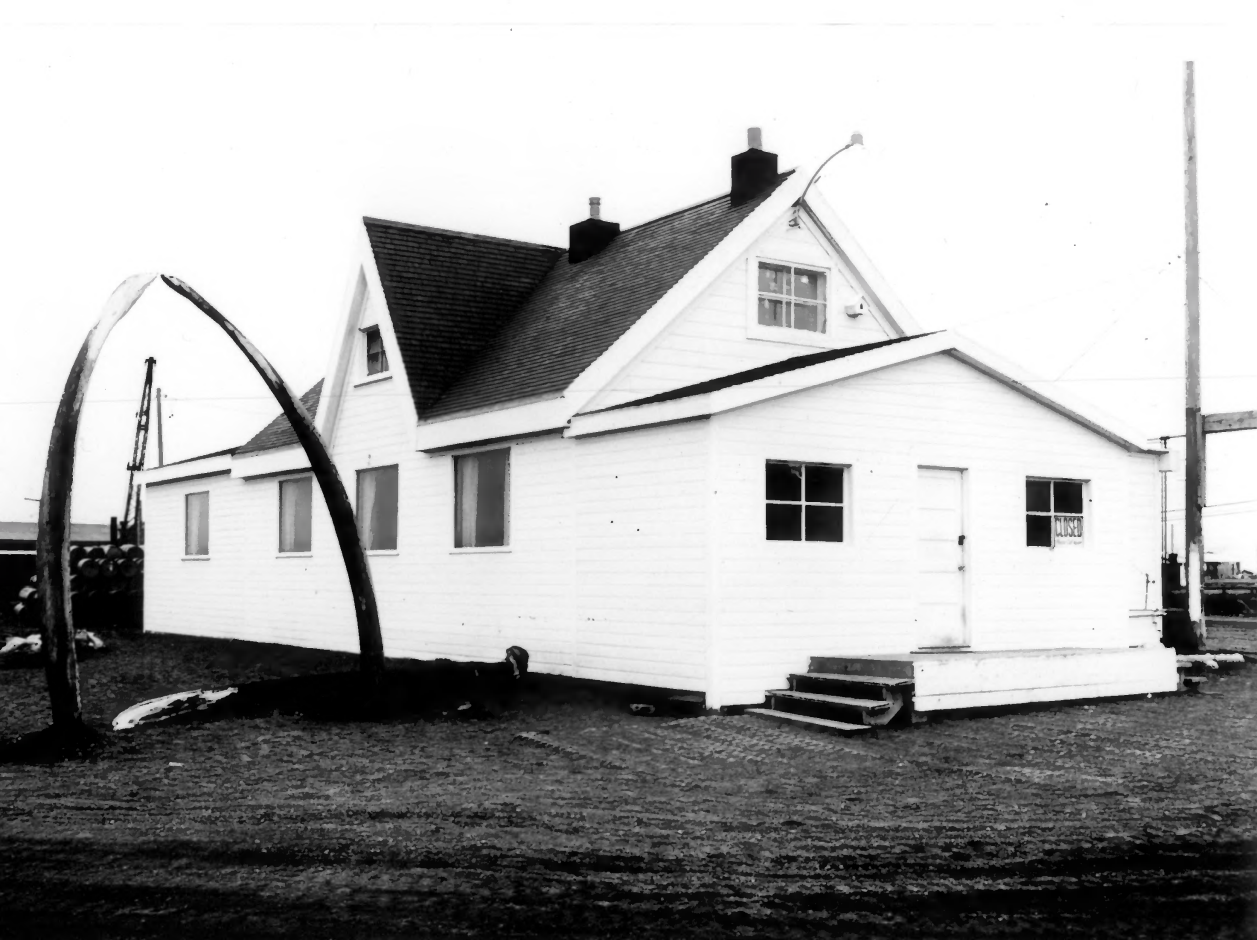

CLOSED

Point Barrow Refuge Station

AHRS Site No. BAR-012

Cape Smythe Whaling Station

Barrow, Alaska

Barrow N. Slope Dig 2

Front profile, showing wing,
(right).

Photo: Doug Reger 1979

Photo 1/2

SEP 2 1980

1980

DEC 2

Point Barrow Refuge Station

AHRS Site No. Bar-012

Cape Smythe Whaling Station

Barrow, Alaska

Barrow N. slope Div.

Front and side profile.

Photo: Doug Reger 1979

Photo 2/2

SEP DEC 2 1980
2 1980