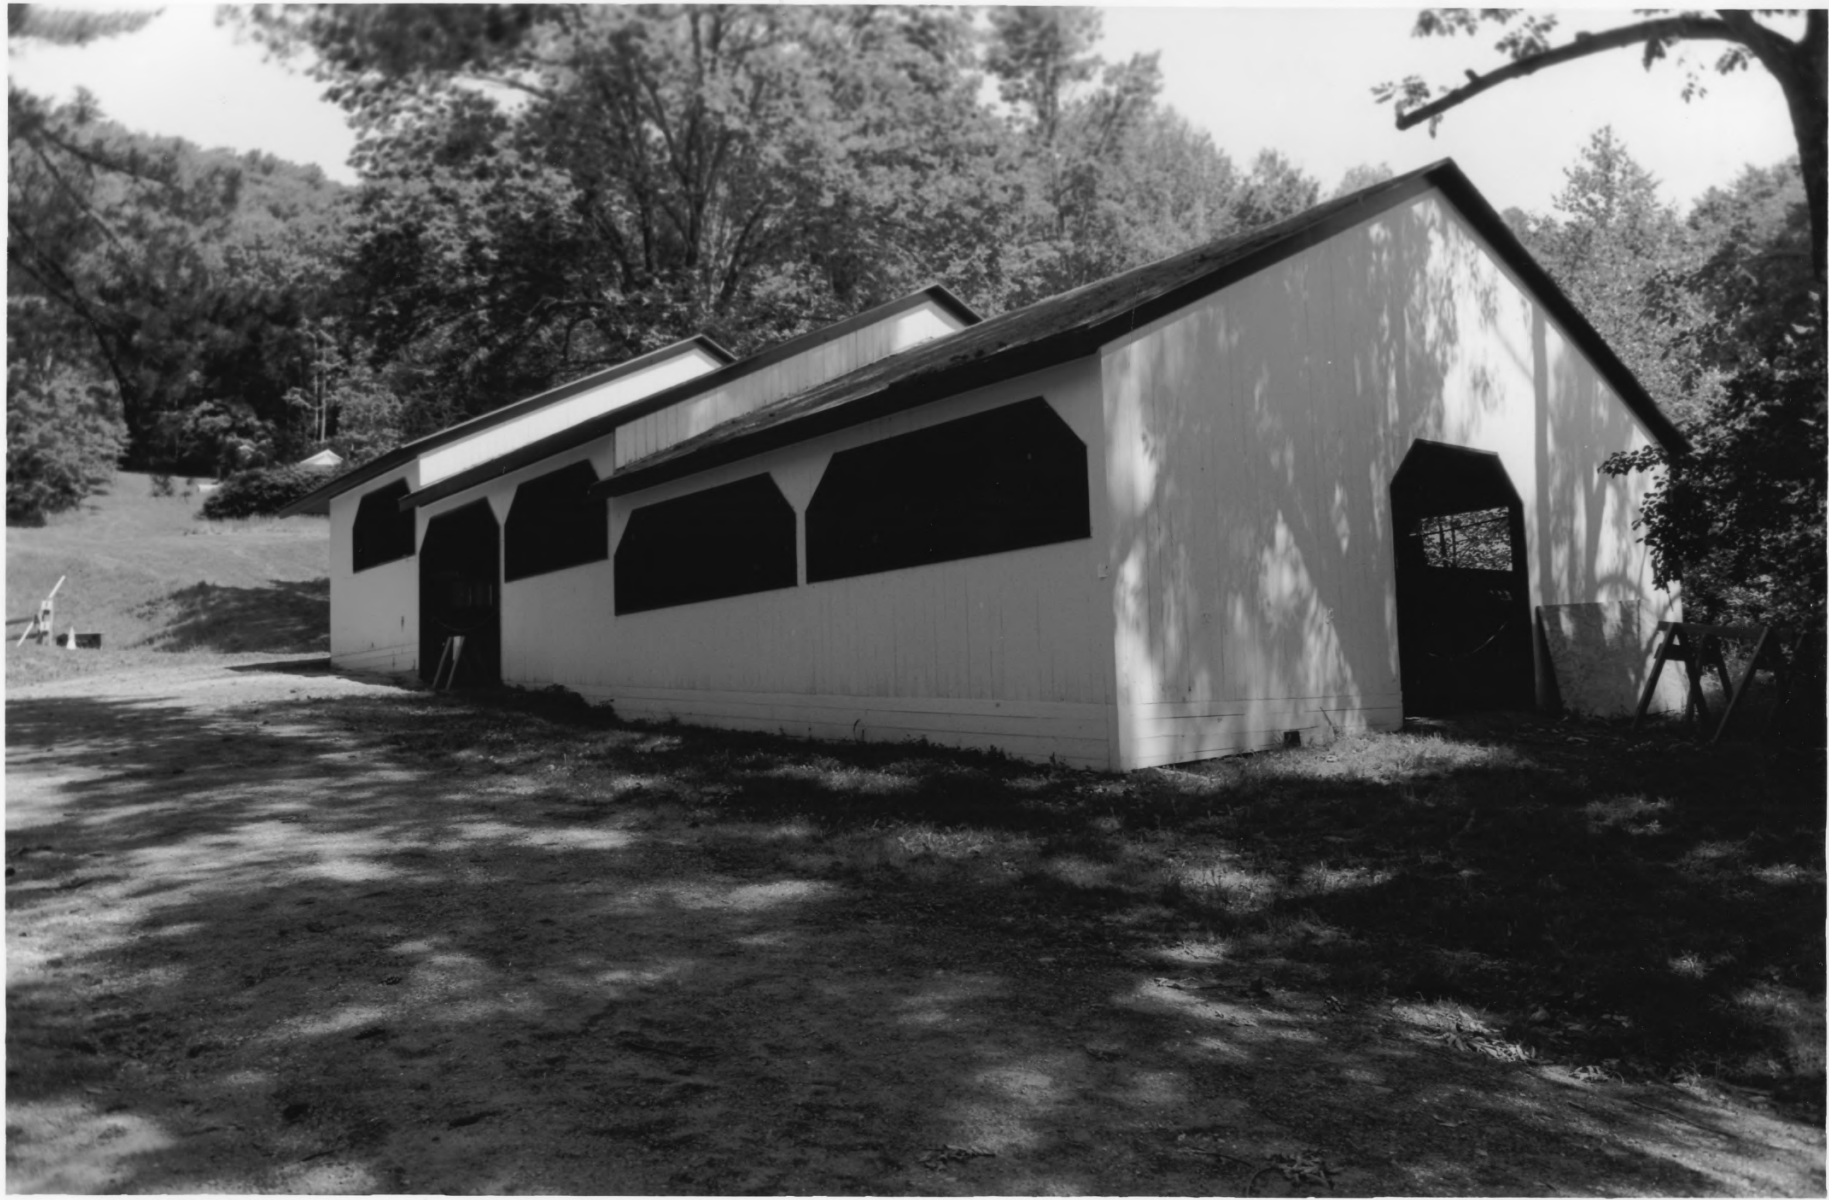

Credit: Liz Pritchett, 7/02

Photo 14

Alaka Camp

2968 Lake Huron Rd, Fairlee, Orange Co, VT

Horse Barn (S) Looking NW

Neg. filed at VT. Div. for Historic Preservation

Montpelier, VT

Liz Pritchett 7/02