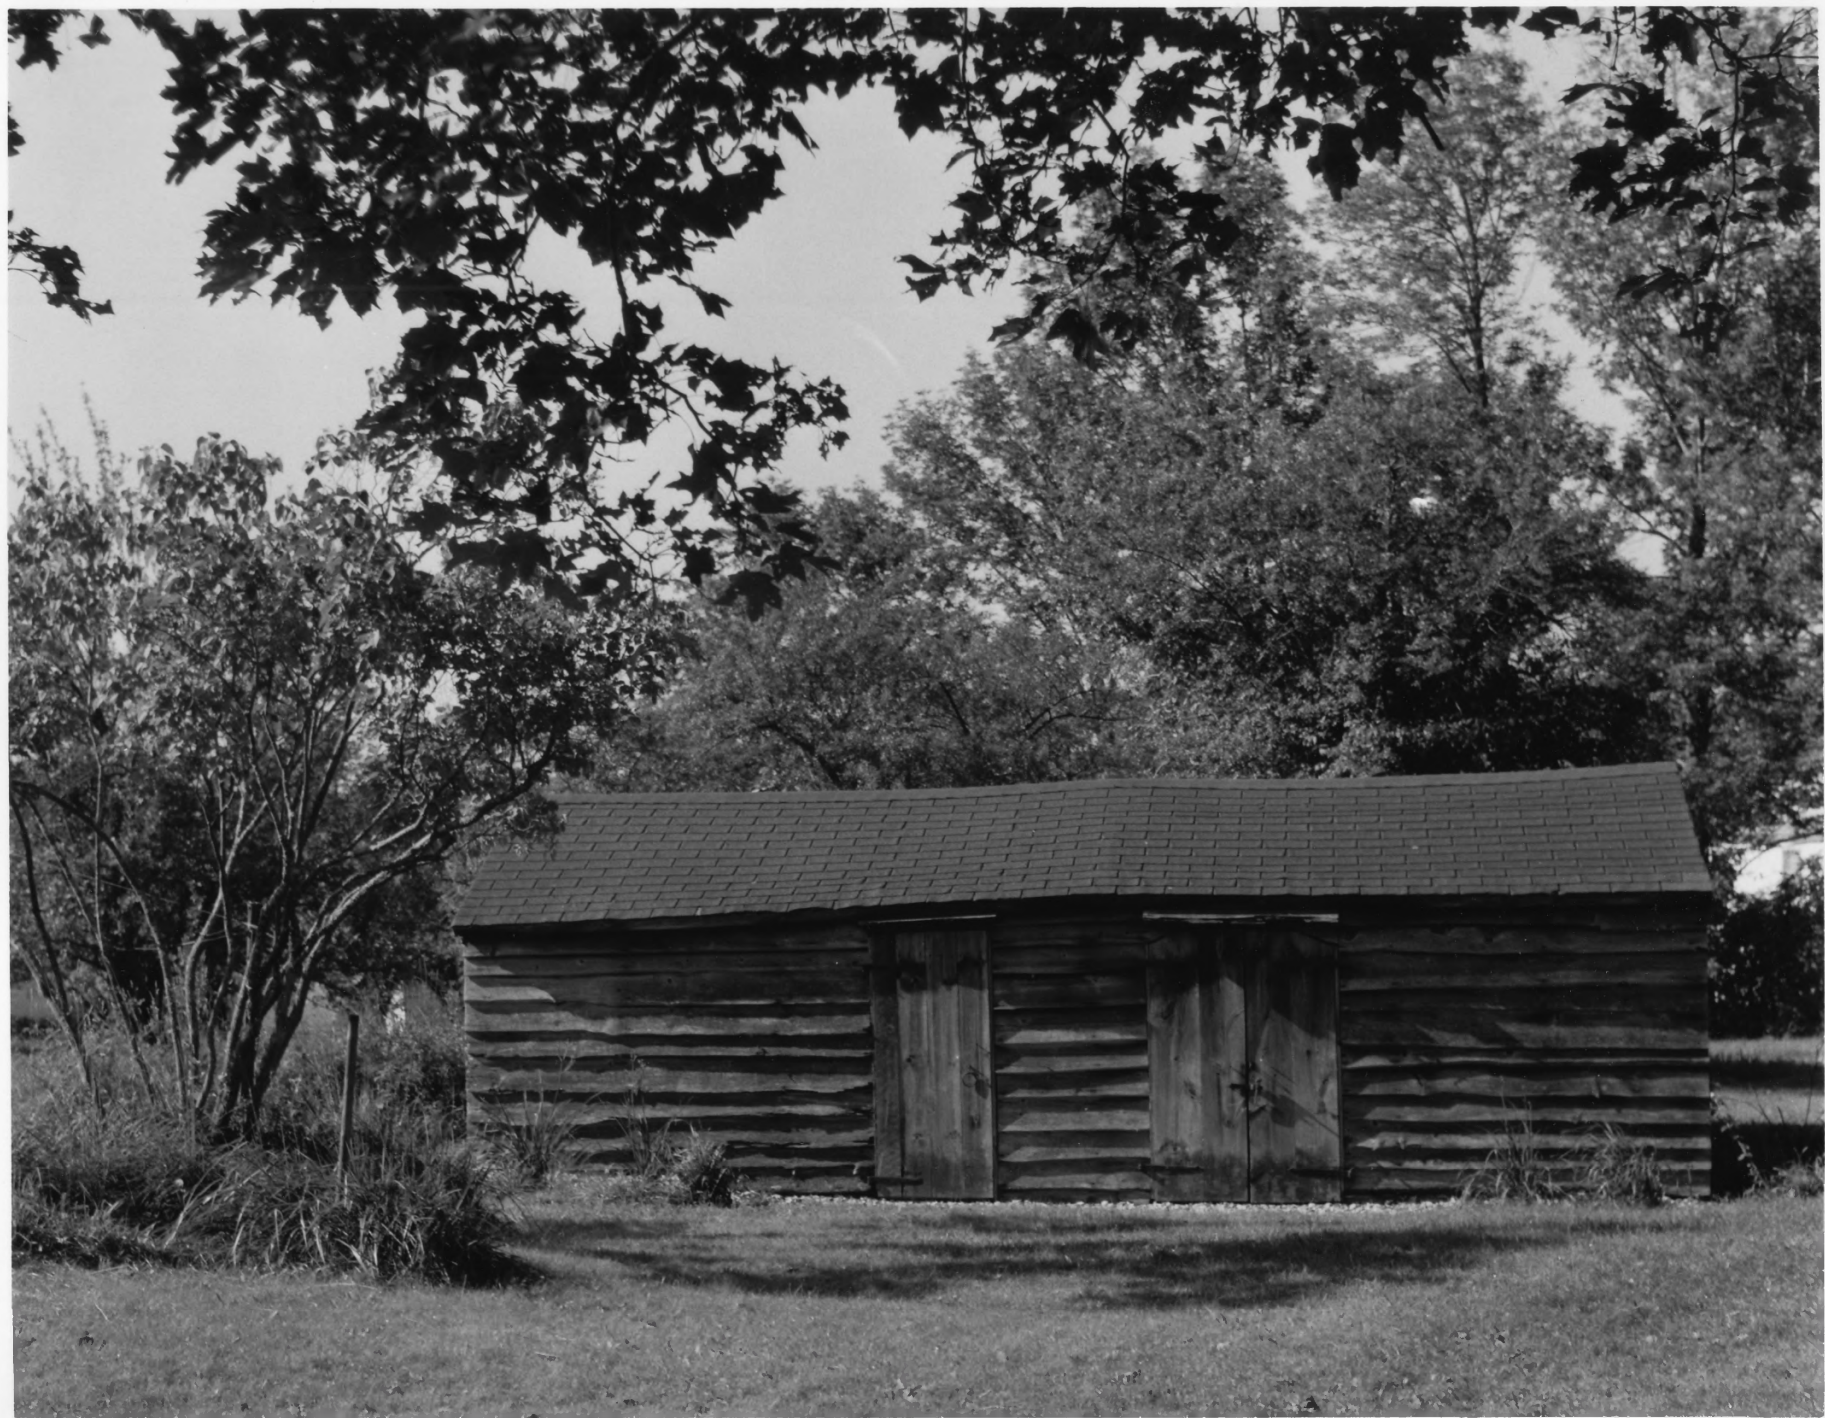

Photographer facing N. NE E SE S SW W NW

Photo Date: August 1982

Photo Number² of 6

NATIONAL REGISTER OF HISTORIC PLACES PROPERTY PHOTOGRAPH FORM: NEW HAMPSHIRE

Historic Name: WAKEFIELD HOUSE
Common Name: WAKEFIELD HOUSE
NR District: n/a
Address: Wakefield Triangle, Rte. 153
City/Town/State: Wakefield, NH
Photographer: Pearl Evans Isenbergh (2216 Mass. Ave. N.W., Washington, DC 20008)

Negative with: photographer

Description: Front (northwest) elevation of barn.

Photographer facing N NE E SE S SW W NW Photo Date: September 1982

Photo Number 3 of 6

NATIONAL REGISTER OF HISTORIC PLACES PROPERTY PHOTOGRAPH FORM: NEW HAMPSHIRE