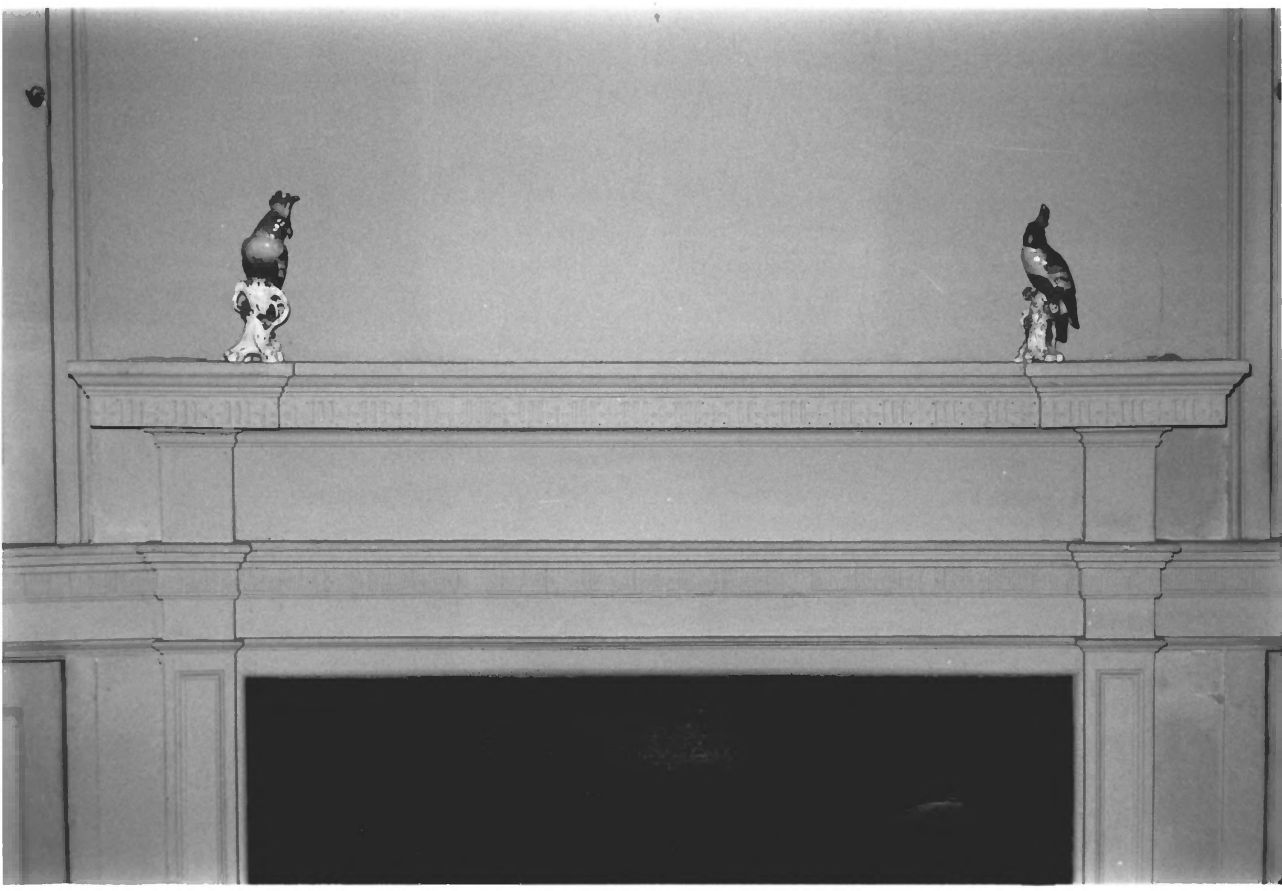

Potter Hall

Martin Lane, Williston, Caroline County, MD

Photo: James F. Wright II

July 19, 1981

Neg: Maryland Historical Trust, Annapolis

Spandrels showing fretwork vine motif

5/7

1. Potter Hall
2. Martin Lane, Williston  
Caroline Co., Md.
3. James F. Wright II
4. July 19, 1981
5. Negative in MHT Office
6. Fireplace in study showing  
gouge and drill work
7. 6 of 7