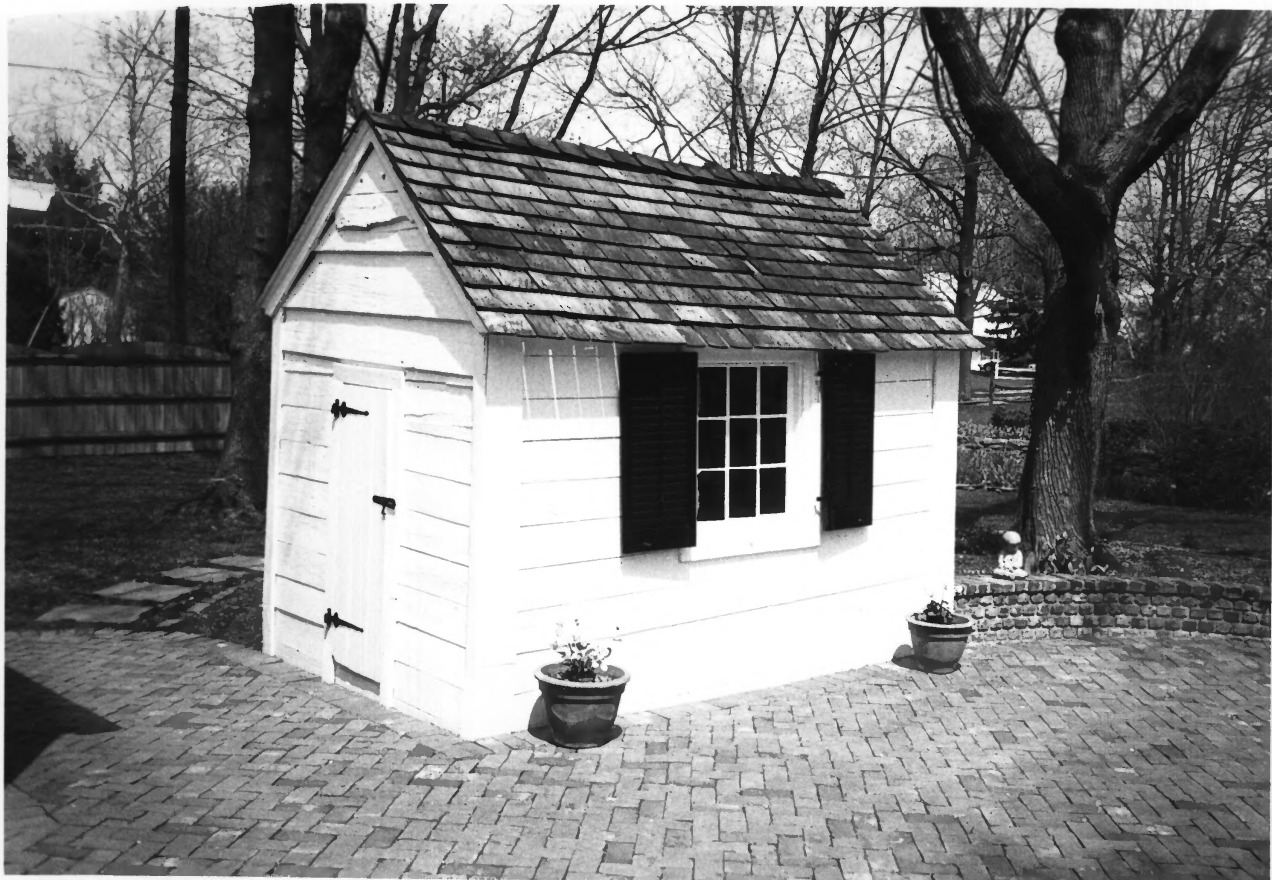

NJ 023 MATTHIAS SMOLK HOUSE

34/49

NJ 023 DWELLING RM, WITH CORNER FIREPLACE, MATTHIAS SMOCK HOOSE

NJ 023 MUD HAIR INSULATION, REAR RM, MATTHIAS SMOCK HOUSE 36/89

NJ 023 EARLY SMOKE HOUSE, at Matthias Smock House