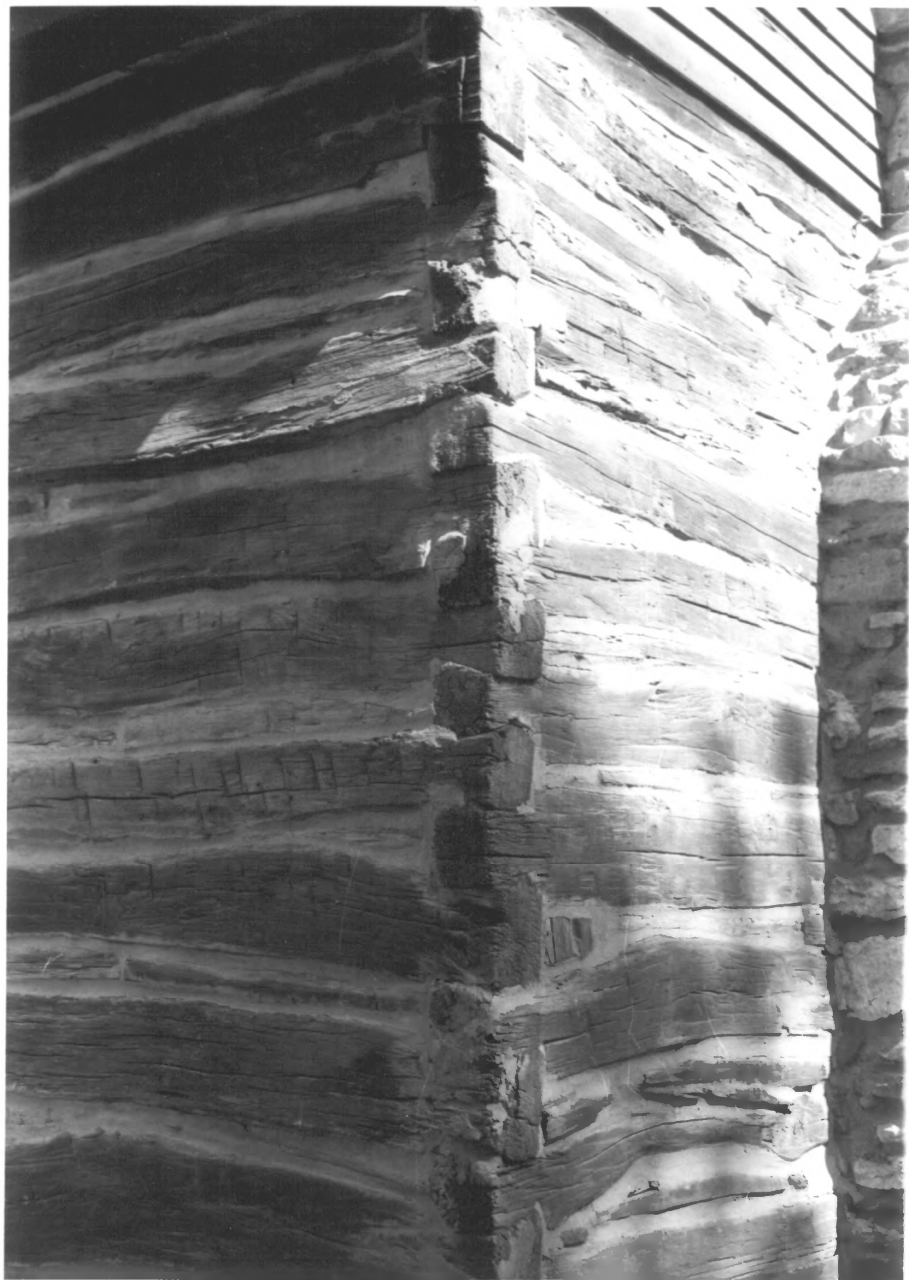

NEGATIVE FILED AT: Franklin County File, Historic Sites Survey

Kansas State Historical Society

4. IDENTIFICATION

DESCRIBE VIEW, DIRECTION, ETC.

View from northeast of east end and north side of Dietrich Cabin