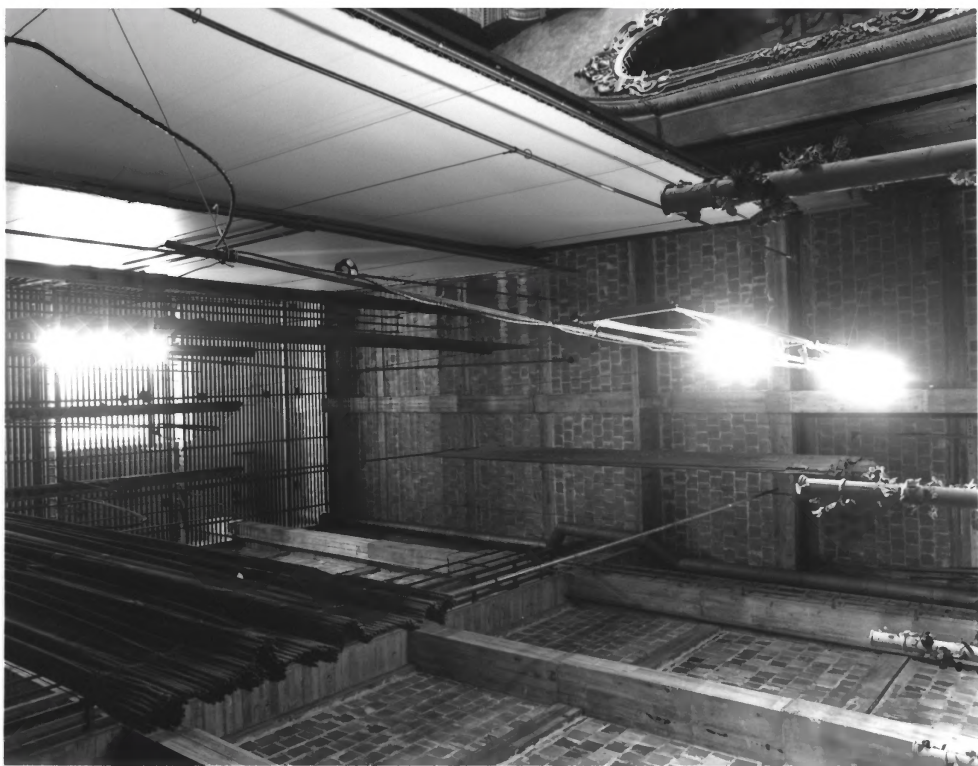

LAGO CAVA

14

INSTALLED BY PETER CLARK, Inc. 534 W. 30TH ST. N.Y.

5 B2 1 2 3

4 B3 1 2 3 4 B4 1 2

BALBOA THEATRE

SAN DIEGO, CALIFORNIA

PHOTOGRAPHER: BARRY CARLTON

MAY 1996

15

EASTWARD +

UP

BALBOA THEATRE

SAN DIEGO, CALIFORNIA

PHOTOGRAPHER: BARRY CARLTON

MAY 1996

(16)

FROM STAGE

LOOKING UP +  
WESTWARD

BALBUA THEATRE

SAN DIEGO, CALIFORNIA

PHOTOGRAPHER: BARRY CARLTON

MAY 1996

17