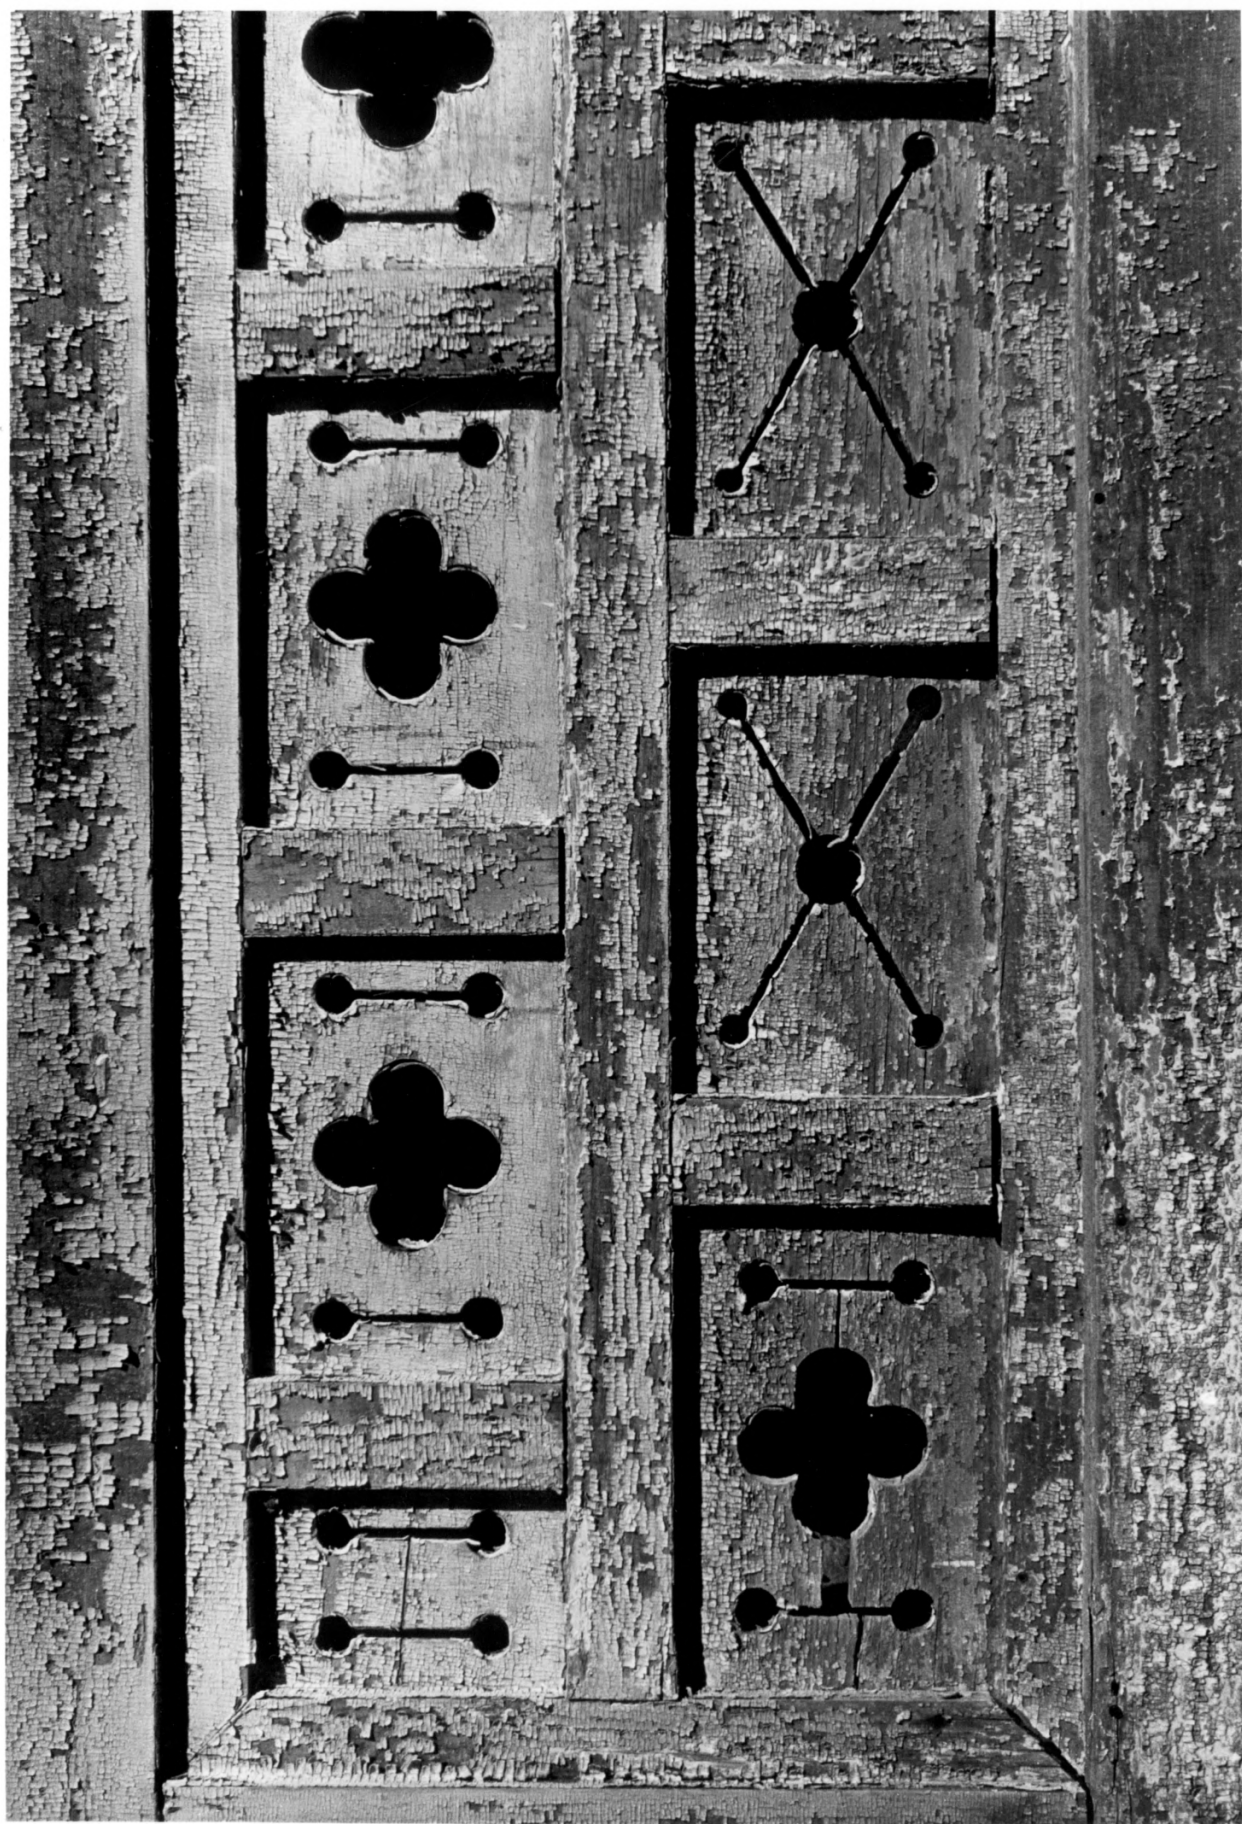

Nathan A. Woodworth House

New London, Ct. 10/80

Photograph 1, R. Gipstein

Facade

Neg. on file with R. Gipstein

New London, Ct.

Nathan A. Woodworth House
New London, Ct. 10/80
Photograph 2, R. Gipstein
Detail, porch
Neg on file with R. Gipstein
New London, Ct.

Nathan A. Woodworth House

New London, Ct. 10/80

Photograph 5, R. Gipstein

Detail, vestibule window

Neg. on file with R. Gipstein

New London, Ct.

Nathan A. Woodworth House

New London, Ct. 10/80