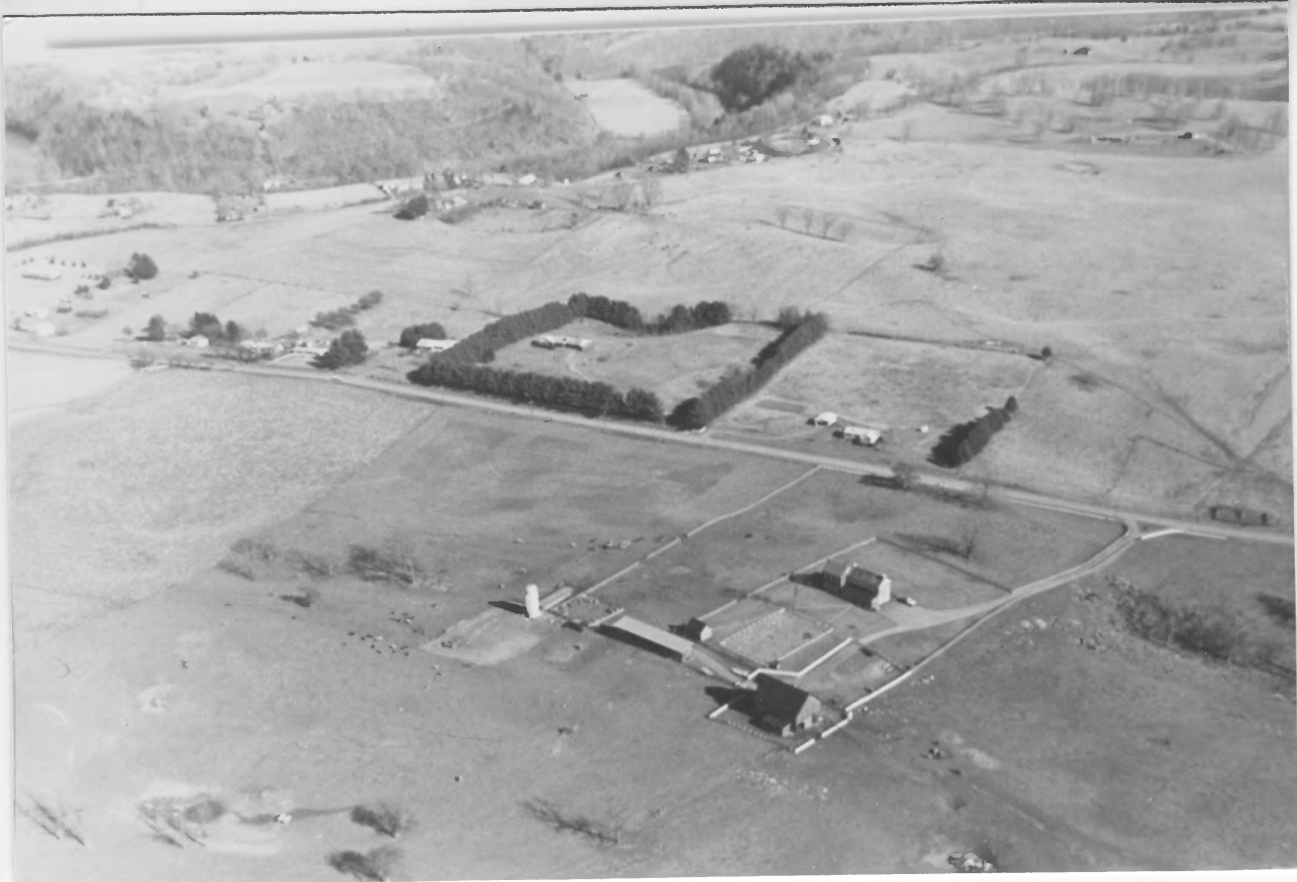

Top

Photo 3

1. Renick House
2. Greenbrier County, West Virginia
3. This photo by Paul Marshall from information submitted by Owner.
4. Date: This photo - December 22, 1995 Date of original unknown.
5. Negative of this photo located at Paul D. Marshall & Associates
6. Aerial photo facing Southwest showing property relationship to Spring Creek. U.S. 219 crosses the extreme lower left corner of the photo. Note some shed structures and a silo which no longer exist. Many sinks are clearly visible on the landscape.
7. Photo No. 3 OF 15