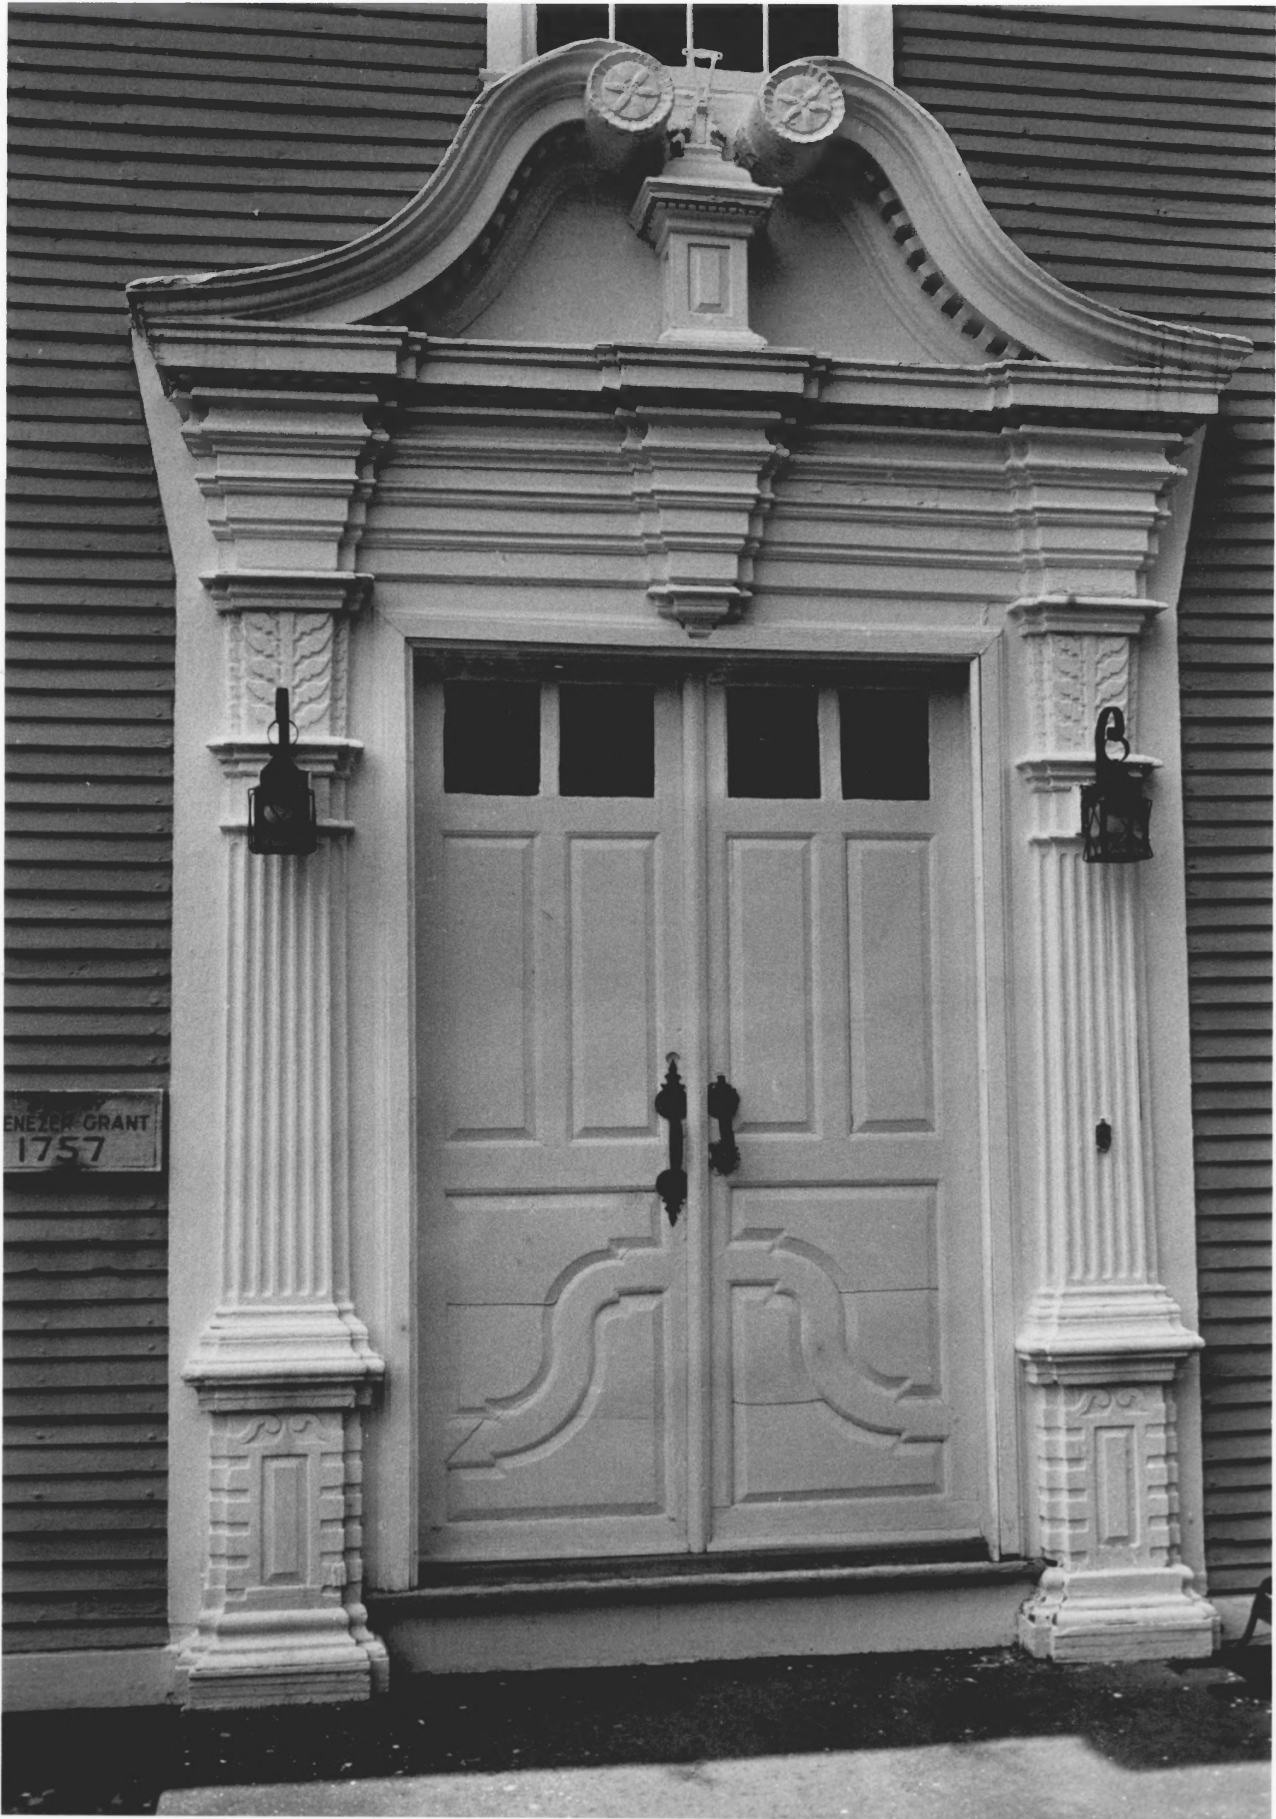

ENEZER GRANT
1757