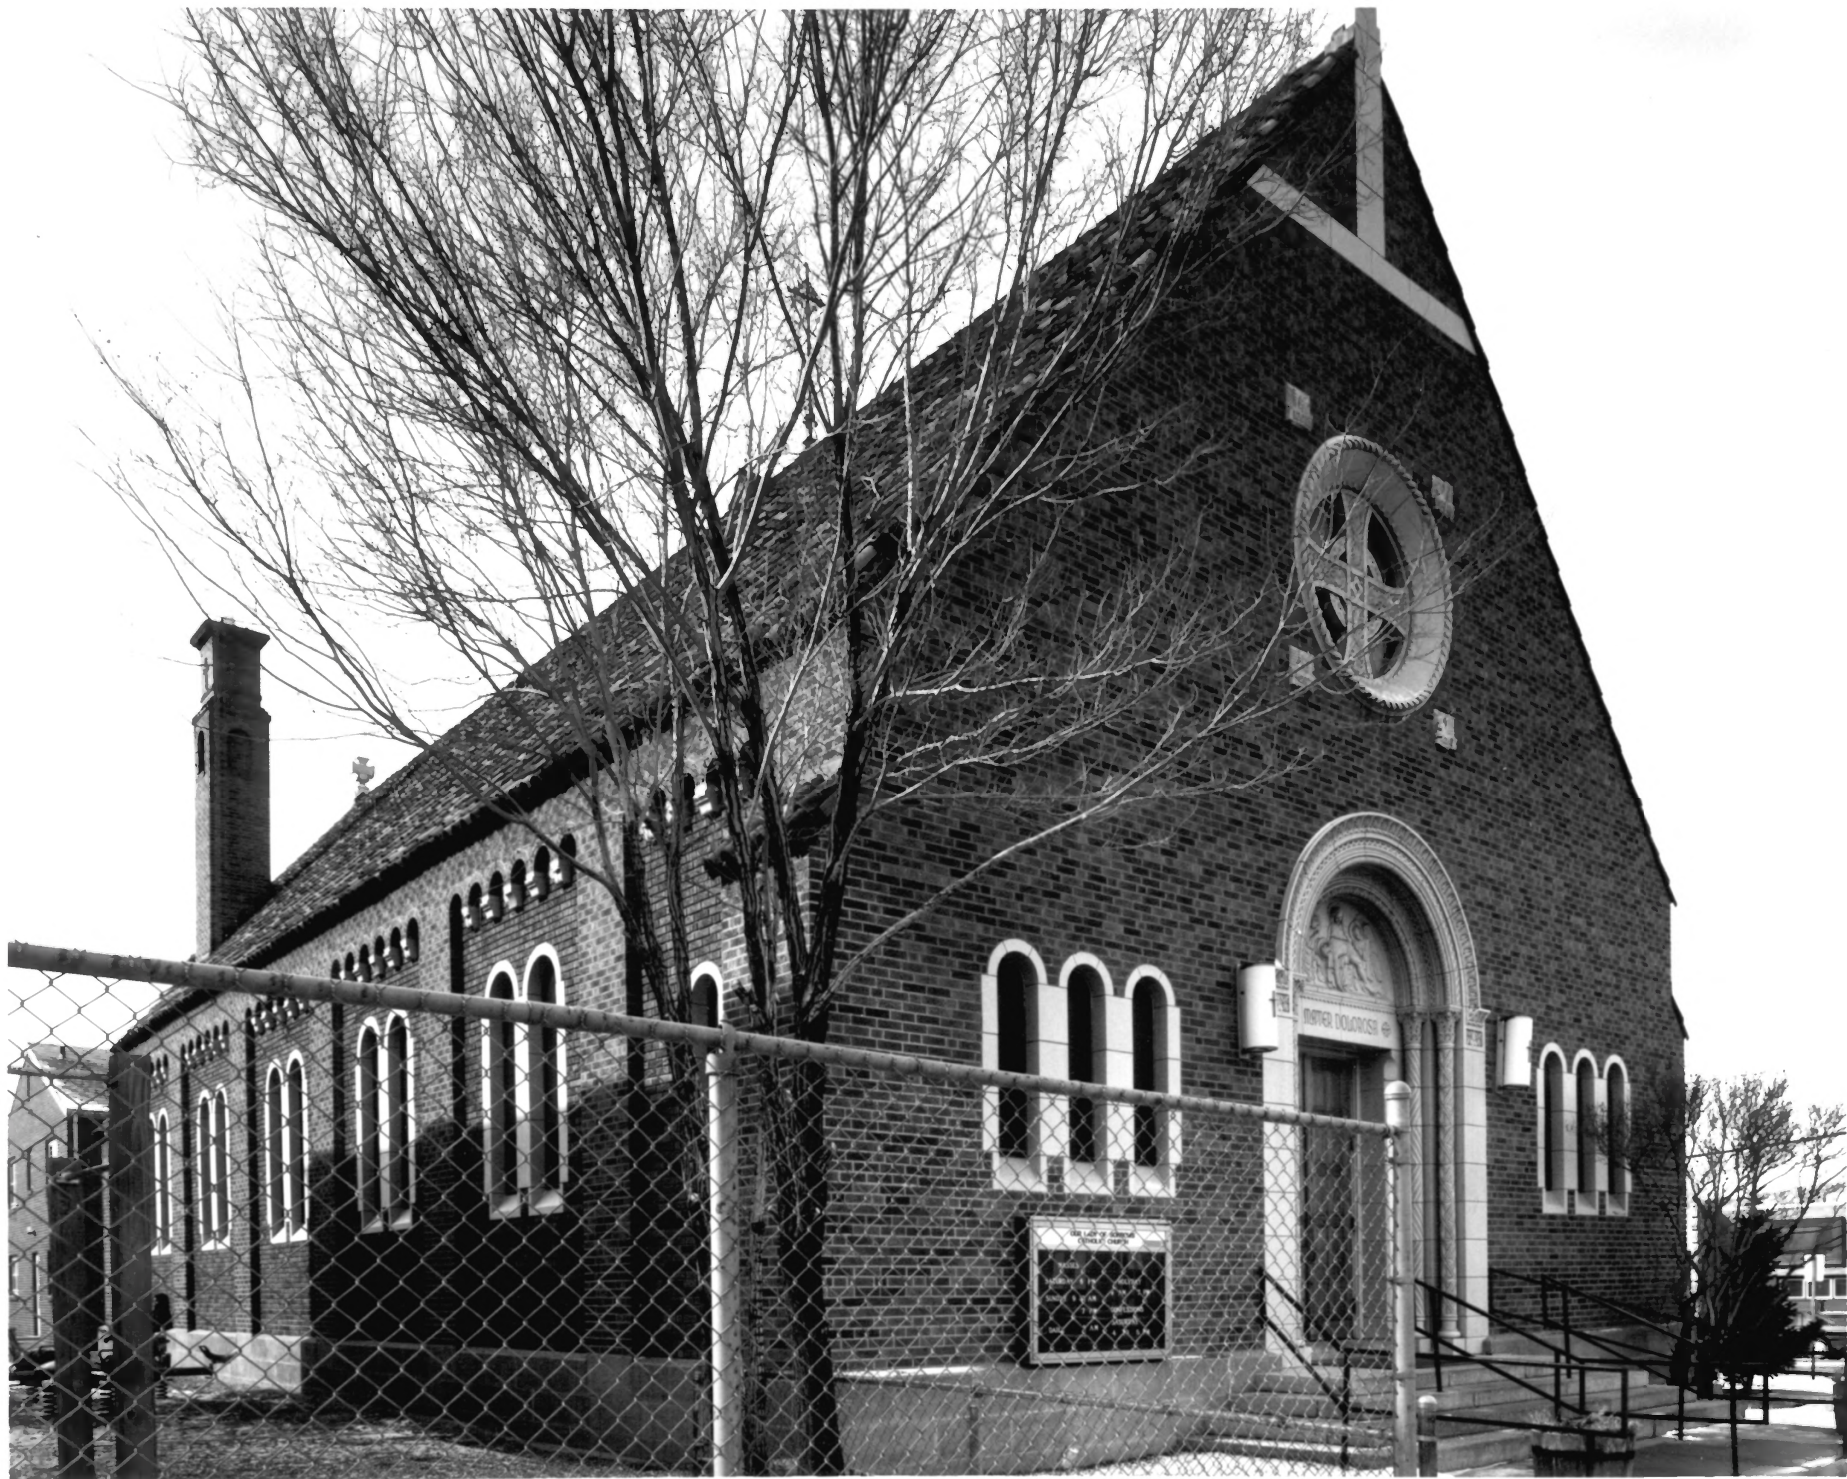

2-6-97

Church of Our Lady of Sorrow

Located at A St. + Broadway
in Rock Springs, Wyoming

Sweetwater County

View is SE

Photographer: Richard Collier

2-6-97

Church of Our Lady of Sorrow
Located at A St. & Broadway St.
in Rock Springs, Wyoming
Sweetwater County

View is WNW

Photographer: Richard Collier

CATHOLIC
SCHOOL

ROCK SPRING CATHOLIC SCHOOL
A SCHOOL YOU CAN BELIEVE IN

2-6-97

Church of Our Lady of Sorrow
Located at A St. + Broadway
in Rock Springs, Wyoming
Sweetwater County

View is WNW

Photographer: Richard Collier

CENTER
LANE
LEFT
TURN
ONLY

MATER DOLOROSA

2-6-97

Church of Our Lady of Sorrow

Located at Ast. & Broadway
in Rock Springs, Wyoming

Sweetwater County

View is SW

Photographer: Richard Collier