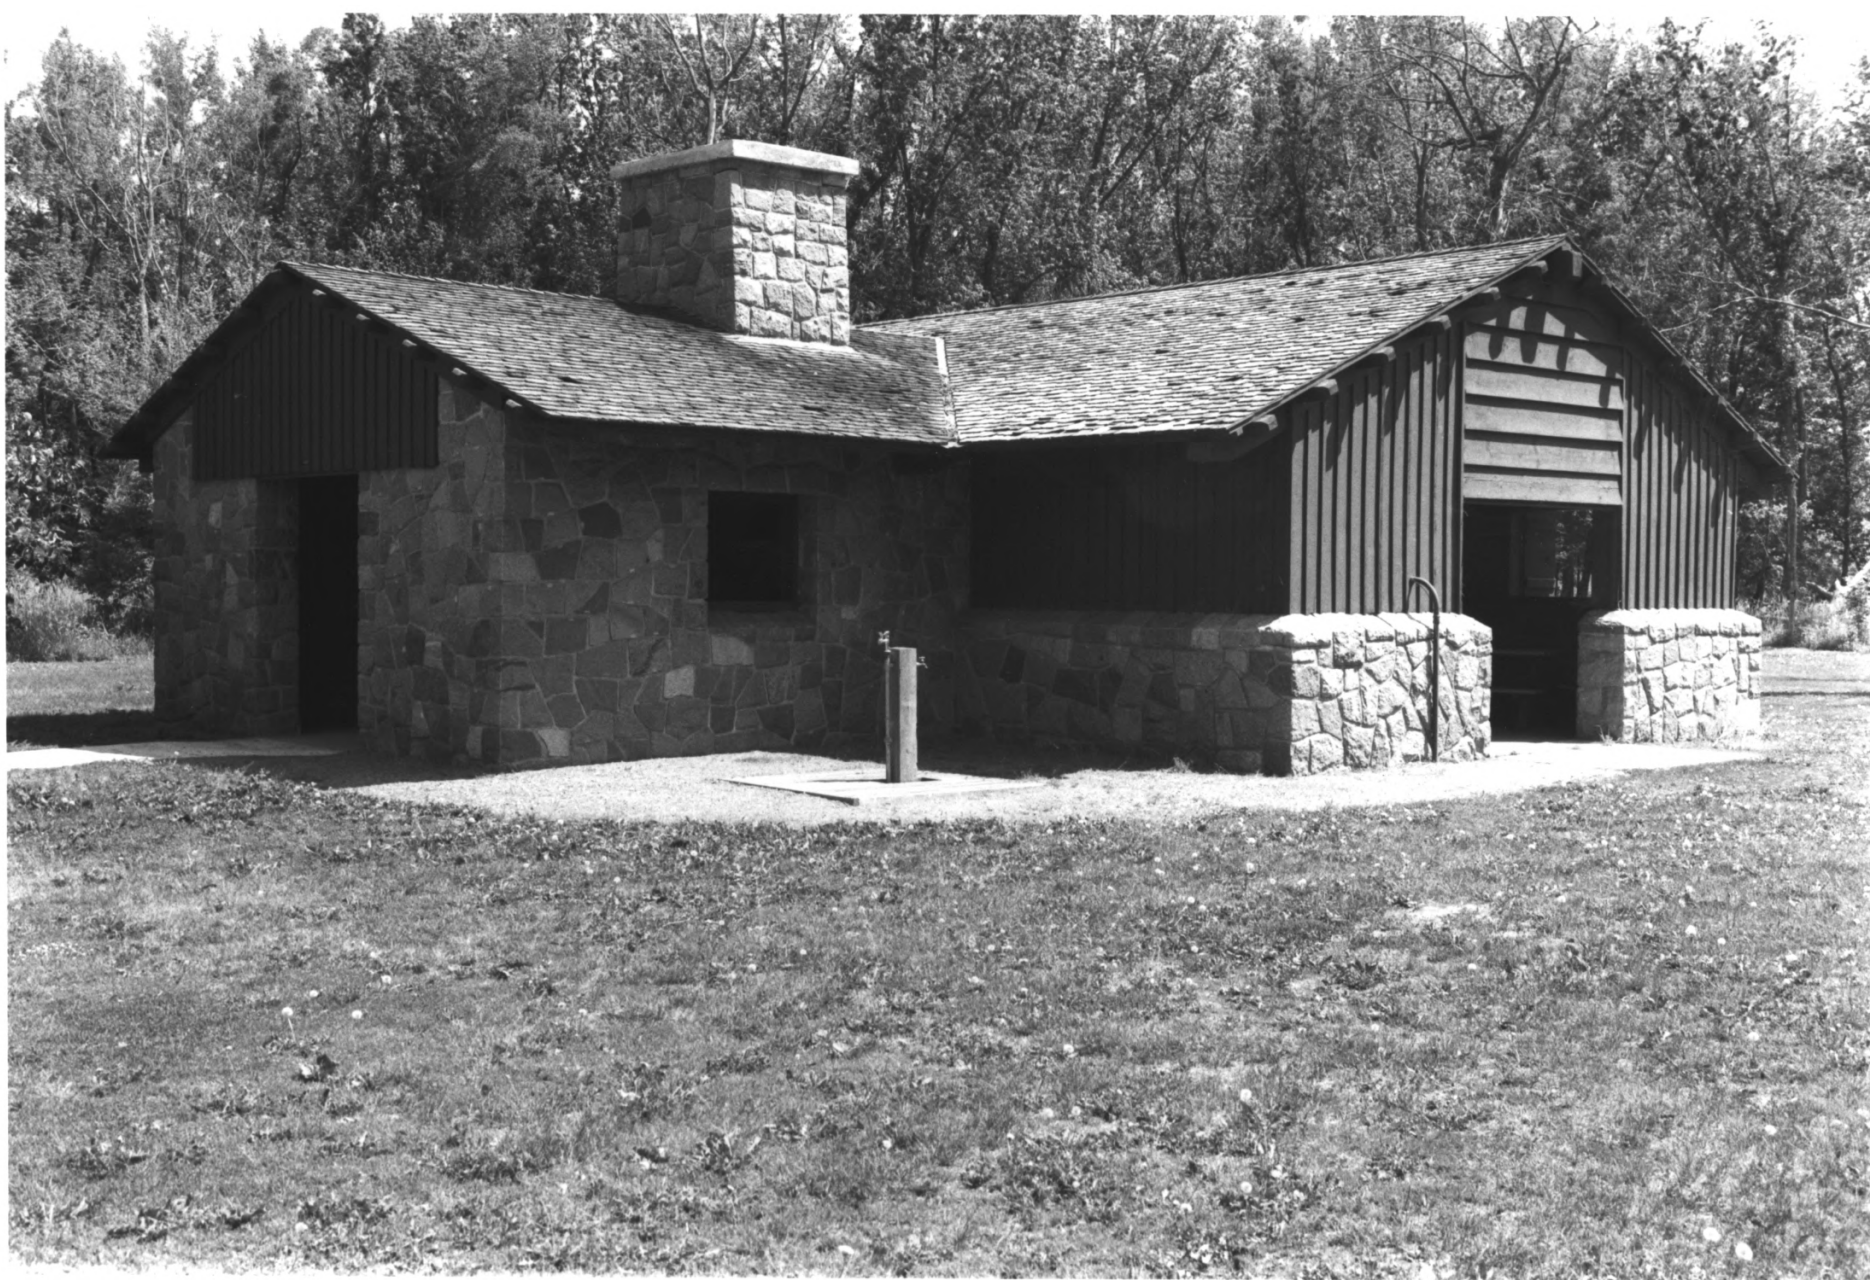

MN Historical Society

AU Dept

690 Cedar St

St Paul MN 55101

East

#1

LAC QUI PARLE STATE PARK  
LAC QUI PARLE CO, MN  
BLDG# 2 PHOTO I.D. 09798#15

Kitchen Shelter