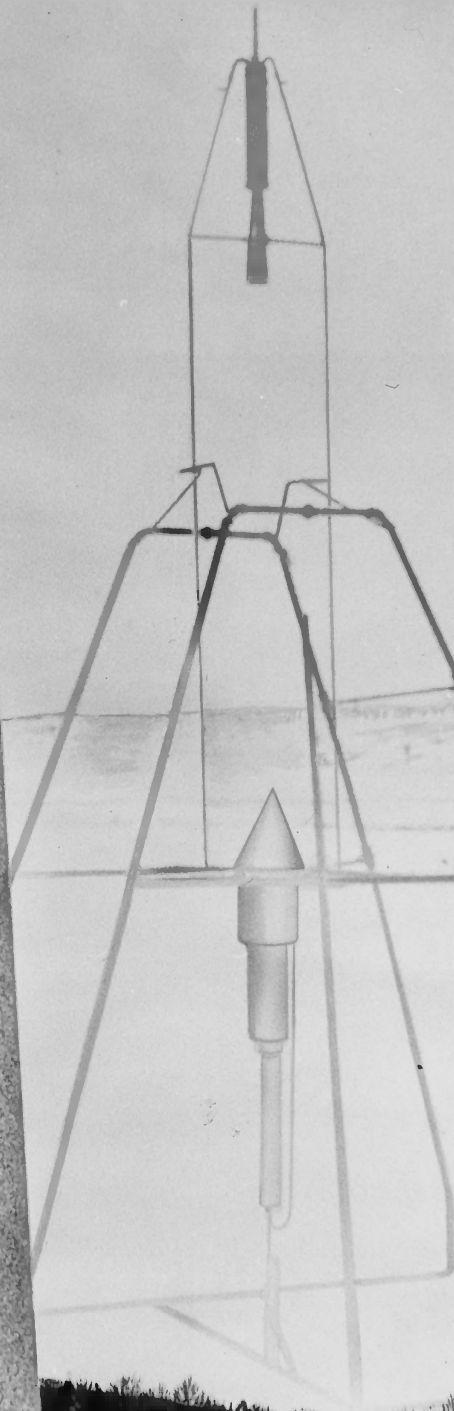

An aerial view of the Goddard Space Flight Center, March, 1961 (in construction). Center is scheduled for completion in 1962.

Goddard Exhibit in the Goddard Wing of The Roswell Museum.

THE GODDARD ROCKET EXHIBIT

1941 Goddard Rocket, now shown at the National Air and Space Museum, Smithsonian Institution, Washington, D.C. Contains all components later found on V-2.

Goddard Exhibit in the Goddard Wing of The Roswell Museum.

Goddard Exhibit in the Goddard Wing of The Roswell Museum.

SITE OF
LAUNCHING
OF
WORLD'S
FIRST
LIQUID
PROPELLANT
ROCKET
BY DR.
ROBERT·H
GODDARD
16
MARCH
1926

Composite photograph of R.H. Goddard with his 1926 rocket, and marker on site where it was fired, March 16, 1926, on Pakachoag Hill, Auburn, Mass. Marker dedicated by American Rocket Society July 1960. Photo property of C. Jerry Spaulding, Inc., 201 Commercial Street, Worcester, Mass.

29 MARCH 16 1906
DR. ROBERT H. GODDARD
LAUNCHED
THE WORLD'S FIRST
LIQUID PROPELLANT
ROCKET
FROD A POINT
1200 FEET 3.1 S
OF THIS TOWN
IS THE PROPERTY OF
THE STATE OF MARYLAND
CREATED BY THE
AMERICAN ROCKET SOCIETY
JUNE 13 1960
IN RECOGNITION OF HIS
SIGNIFICANT CONTRIBUTION
TO THE
SCIENCE OF AERONAUTICS