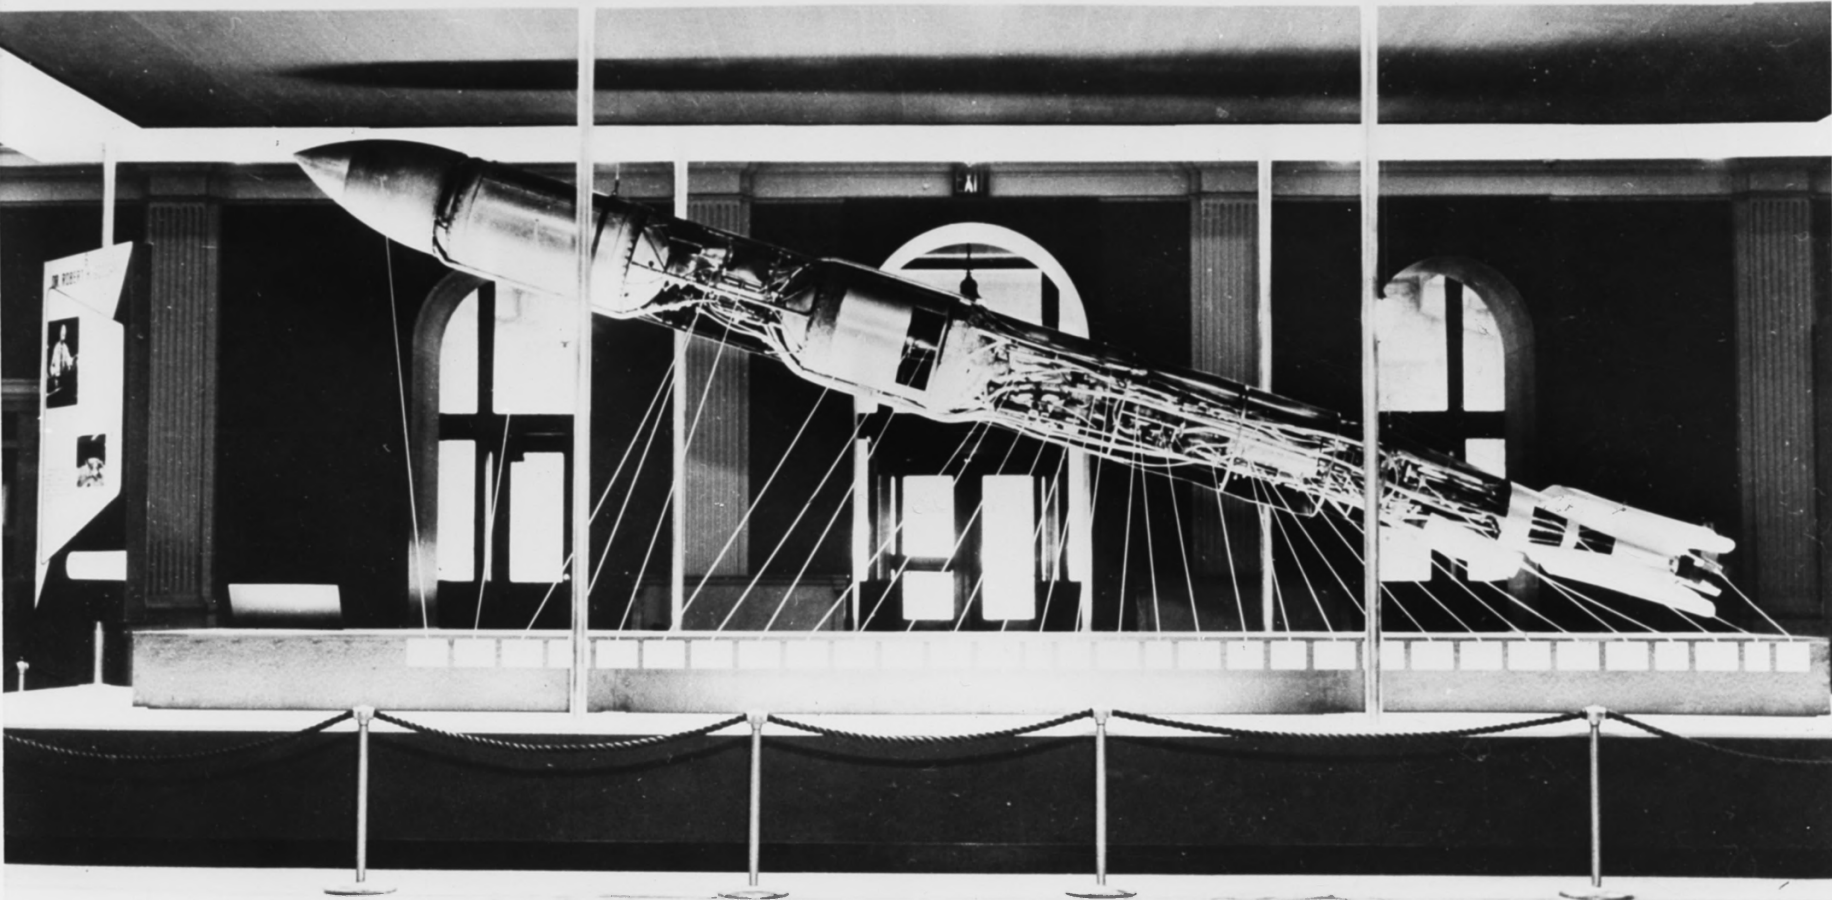

An aerial view of the Goddard Space Flight Center, March, 1961 (in construction). Center is scheduled for completion in 1962.

Goddard Exhibit in the Goddard Wing of The Roswell Museum.

THE GODDARD ROCKET EXHIBIT

1941 Goddard Rocket, now shown at the National Air and Space Museum, Smithsonian Institution, Washington, D.C. Contains all components later found on V-2.

Goddard Exhibit in the Goddard Wing of The Roswell Museum.

Goddard Exhibit in the Goddard Wing of The Roswell Museum.

SITE OF
LAUNCHING
OF
WORLD'S
FIRST
LIQUID
PROPELLANT
ROCKET
BY DR.
ROBERT·H
GODDARD
16
MARCH
1926

Composite photograph of R.H. Goddard with his 1926 rocket, and marker on site where it was fired, March 16, 1926, on Pakachoag Hill, Auburn, Mass. Marker dedicated by American Rocket Society July 1960. Photo property of C. Jerry Spaulding, Inc., 201 Commercial Street, Worcester, Mass.

29 MARCH 16 1906
DR. ROBERT H. GODDARD
LAUNCHED
THE WORLD'S FIRST
LIQUID PROPELLANT
ROCKET
FROD A POINT
1200 FEET 3.1 S
OF THIS TOWN
IS THE PROPERTY OF
THE STATE OF MARYLAND
CREATED BY THE
AMERICAN ROCKET SOCIETY
JUNE 13 1960
IN RECOGNITION OF HIS
SIGNIFICANT CONTRIBUTION
TO THE
SCIENCE OF AERONAUTICS