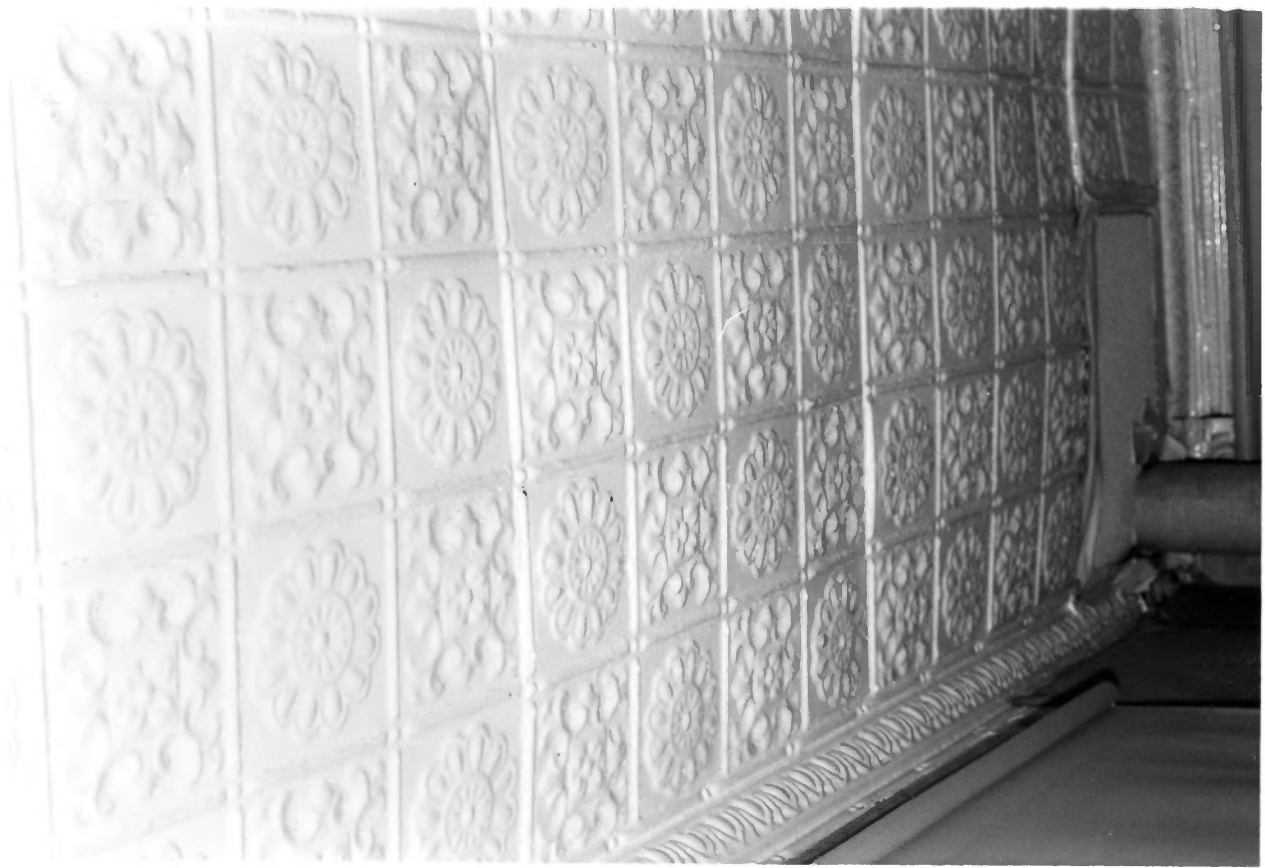

Photographer: Kerry L. Stanley, March 1983

Negatives with photographer

520 S. Dallas St., Baltimore, MD 21231

520 S. Dallas St., typical winder stair to
second story

#6 of 7

Douglass Place

B-3694

Baltimore (city), Maryland