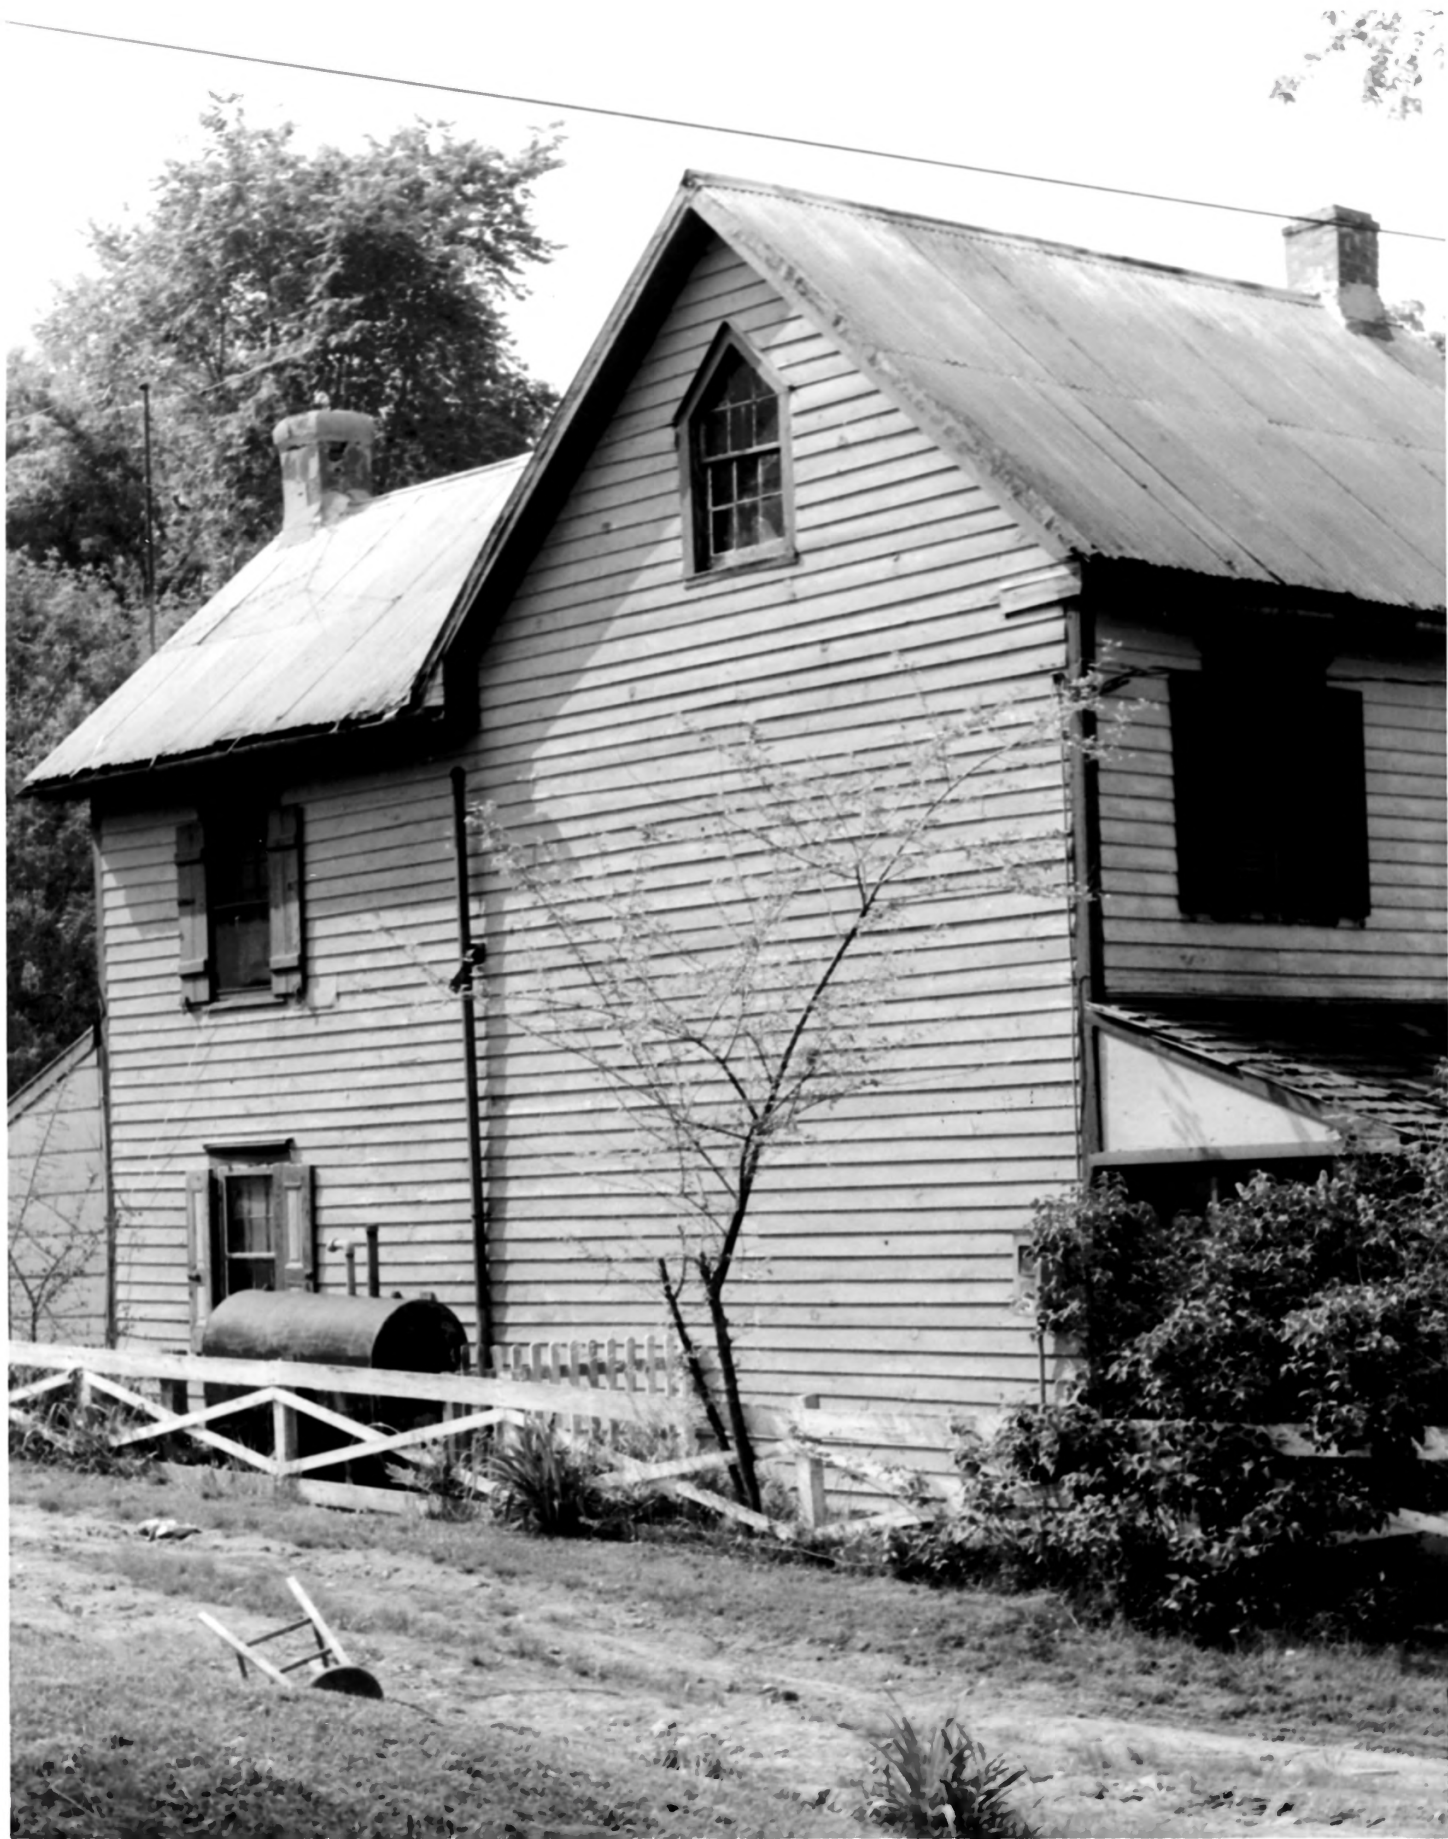

Red Lion Hundred Multiple Res. area (partial Inventory)

Name: Historic Resources of Red Lion Hundred (5940)
Vernacular Frame Structure (N-5045)

Location: St. Georges, DE *New Castle co.*

Photographer: Gretchen Fitting

Date: April, 1970

Location of Negative: Div. of Historical and Cultural
Affairs, B/A & HP, Hall of Records, Dover, DE 19901

Description:

Facade view facing south

Photograph Number: 30 of 37

AUG 18 1980

Red Lion Hundred Multiple Res. area (partial inventory)

Description:

Side elevation facing southwest

Photograph Number: 31 of 37

AUG 18 1980