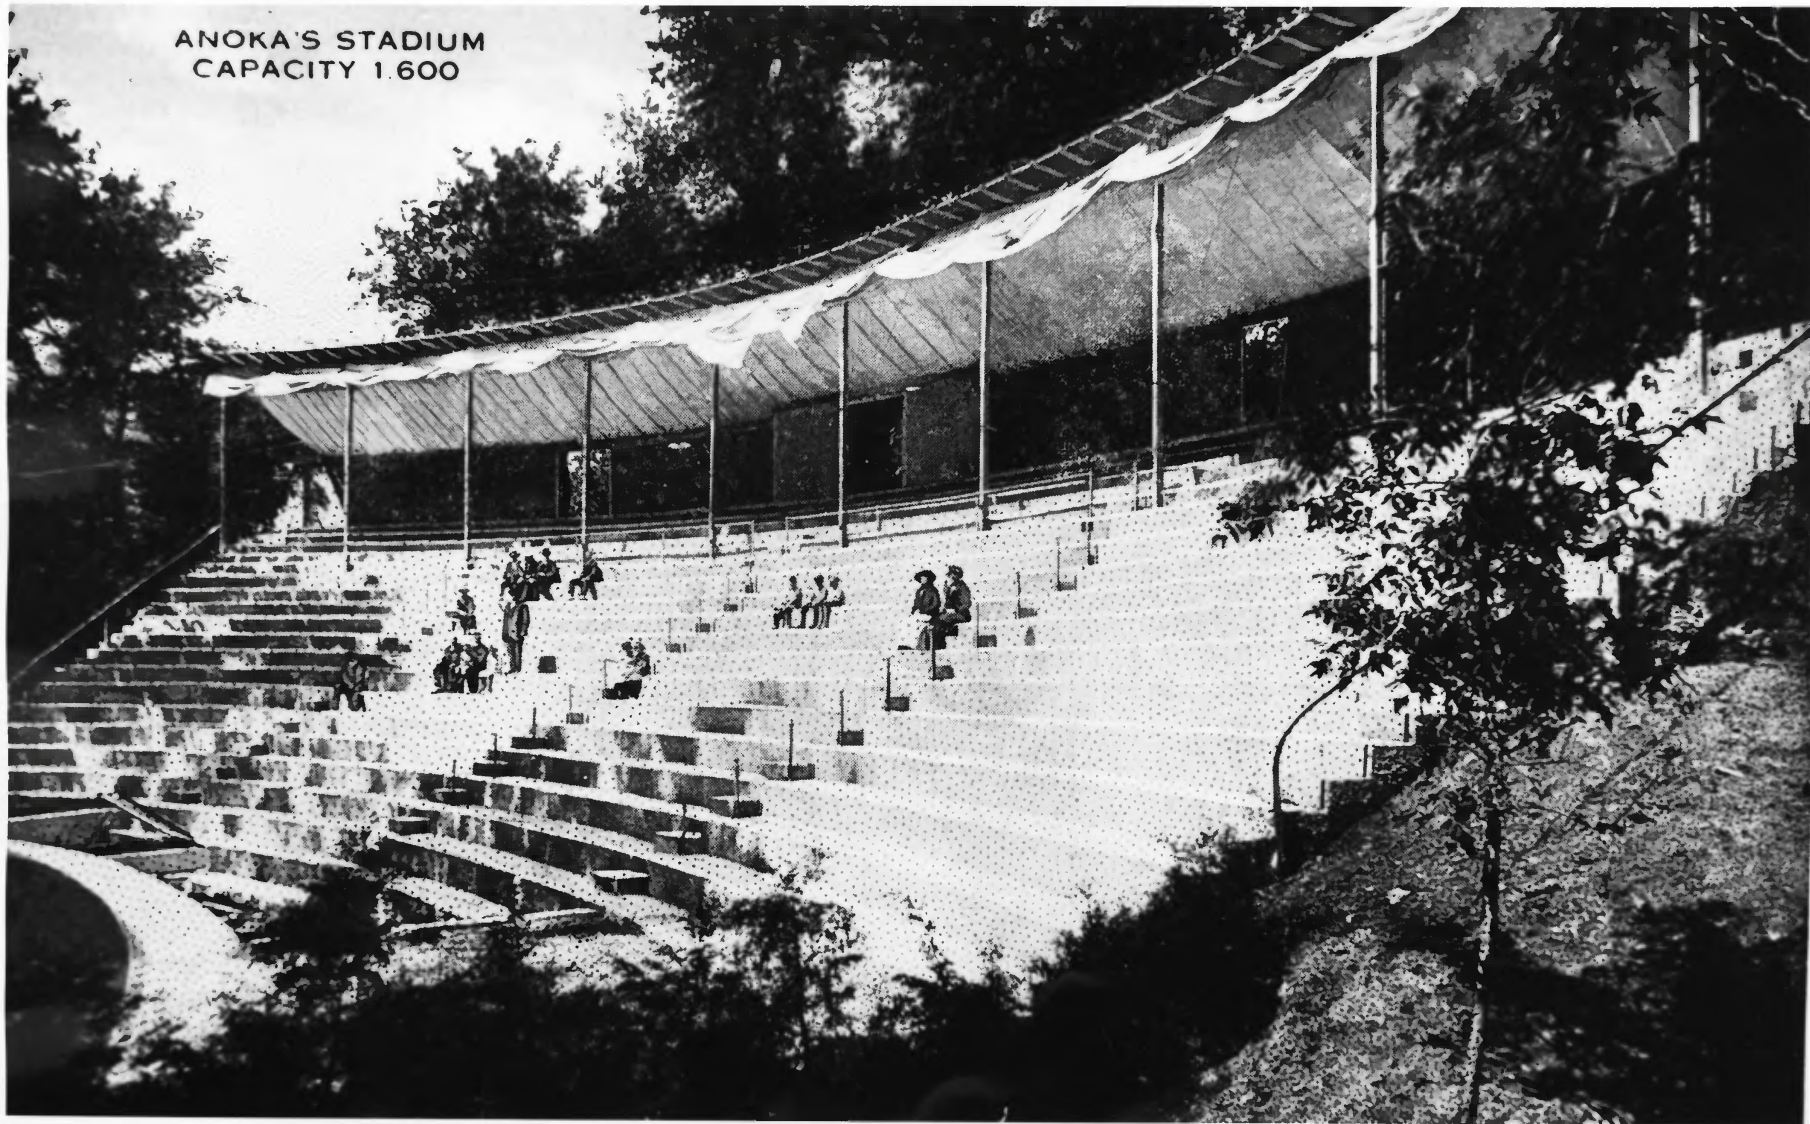

ANOKA'S STADIUM
CAPACITY 1.600