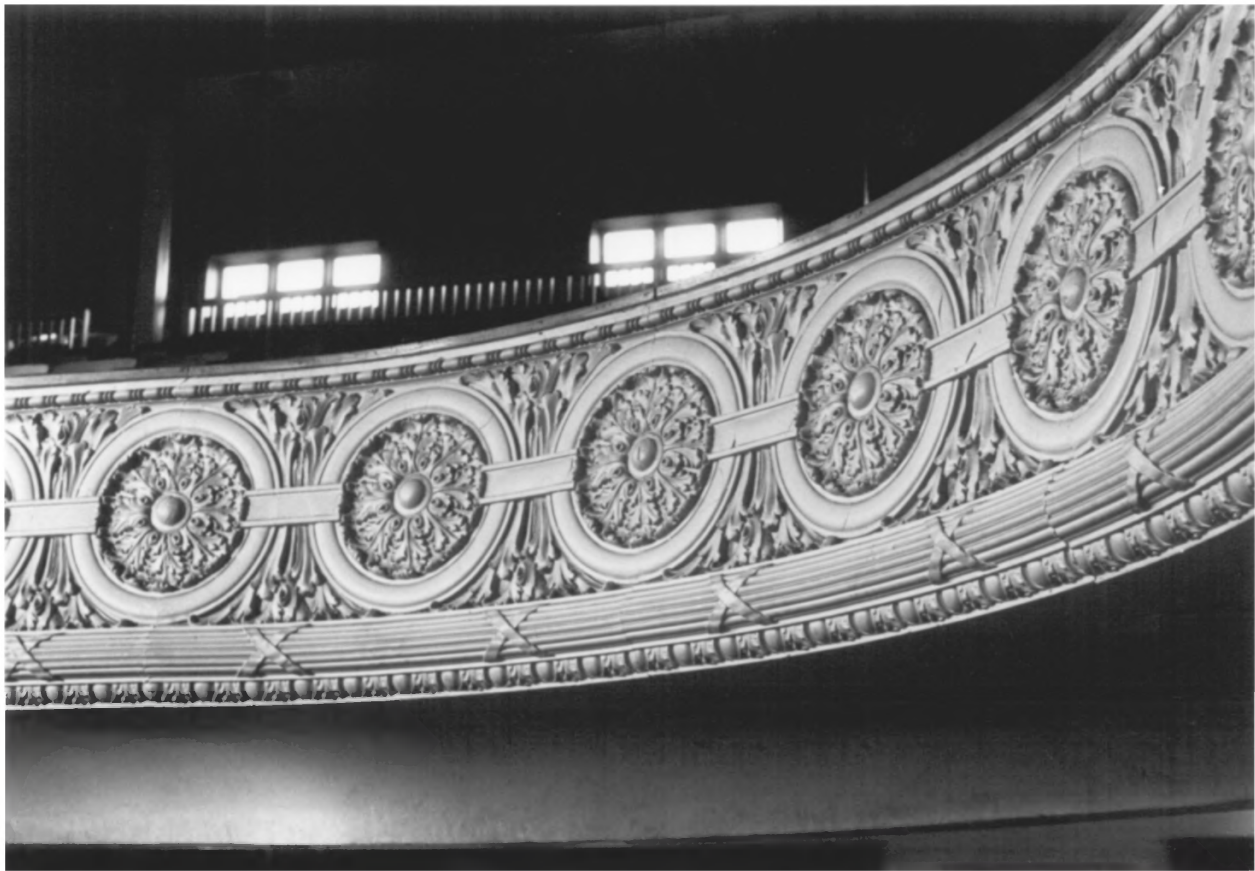

West Elevation
1981

3 of 10

Bill Manlove
9311 S.W. Boones Ferry Rd.
Portland, Ore. 97219

Swedish T^abernacle
1624 N.W. Glisan St.
Portland, Ore.
Multnomah Co.

Interior-Balcony. Main Floor
1981

4 of 10

Bill Manlove
9311 S.W. Boones Ferry Rd.
Portland, Ore, 97219