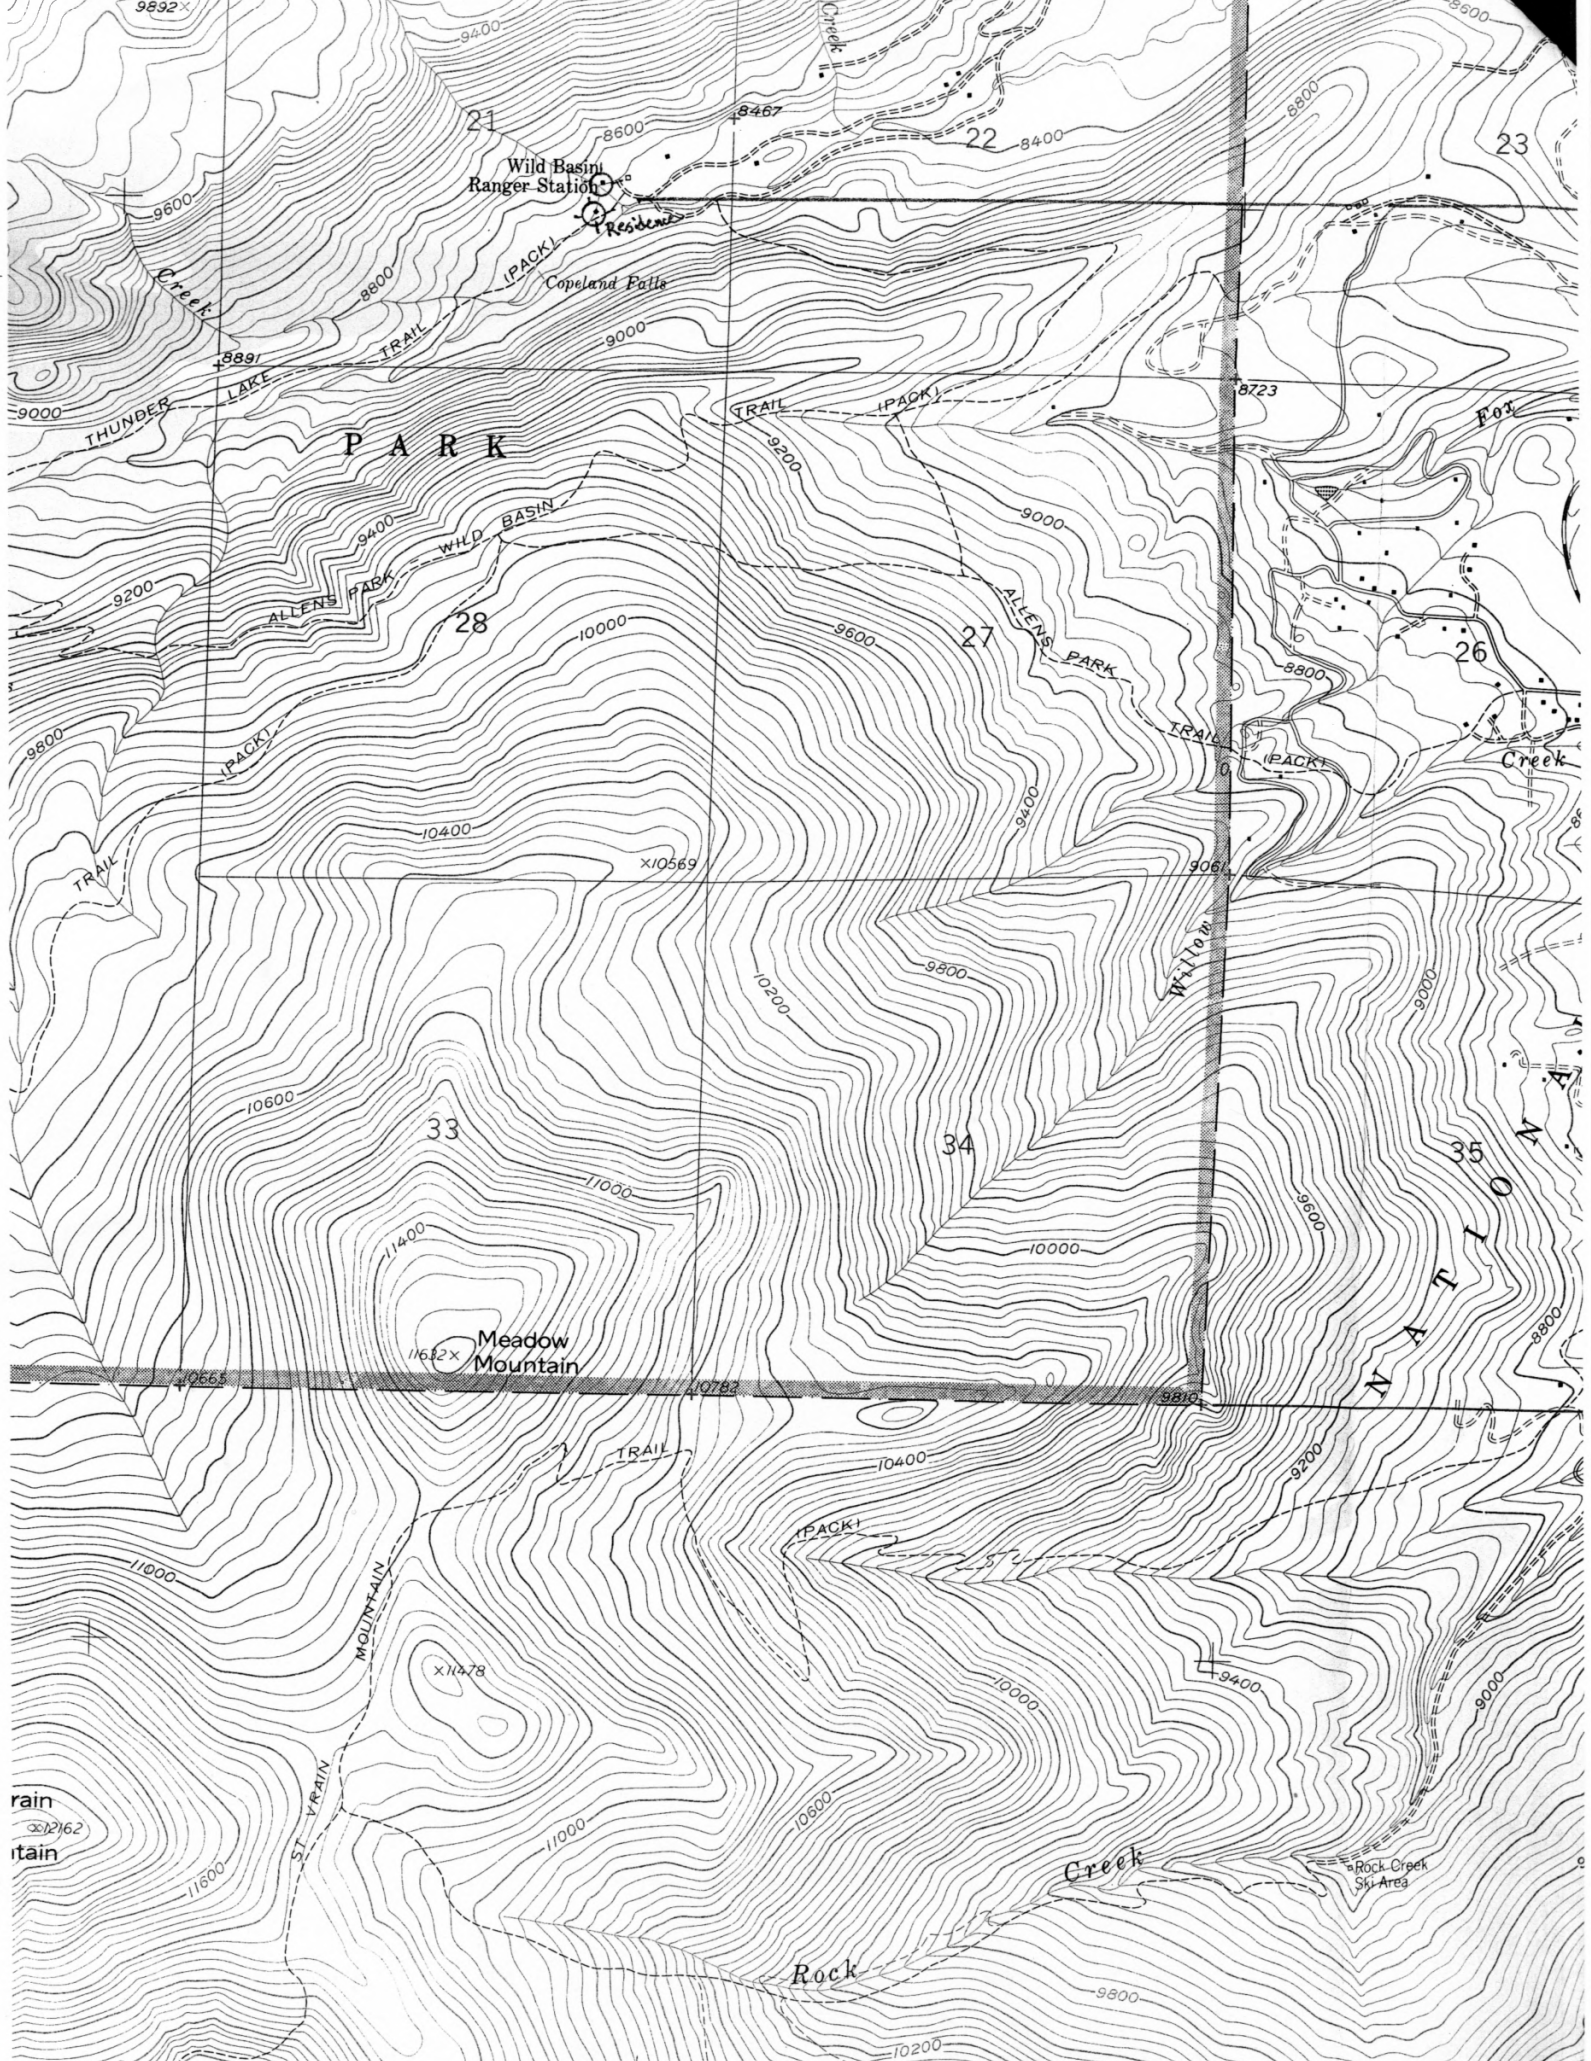

Wild Basin
Ranger Station

Copeland Falls

PARK

28

33

Meadow
Mountain

34

23

26

35

WATSON
CREEK

Rock Creek
Ski Area

Rock
Creek

rain
mountain

11000

9892x

9400

8600

8467

8400

8600

8800

8600

9600

9000

9200

9800

10400

10600

11000

11600

9400

8600

8467

8400

8600

8800

8600

9600

9000

9200

9800

10400

10600

11000

11600

9400

8600

8467

8400

8600

8800

8600

9600

9000

9200

9800

10400

10600

11000

11600

9400

8600

8467

8400

8600

8800

8600

9600

9000

9200

9800

10400

10600

11000

11600

9400

8600

8467

8400

8600

8800

8600

9600

9000

9200

9800

10400

10600

11000

11600

9400

8600

8467

8400

8600

8800

8600

9600

9000

9200

9800

10400

10600

11000

11600

9400

8600

8467

8400

8600

8800

8600

9600

9000

9200

9800

10400

10600

11000

11600

9400

8600

8467

8400

8600

8800

8600

9600

9000

9200

9800

10400

10600

11000

11600

9400

8600

8467

8400

8600

8800

8600

9600

9000

9200

9800

10400

10600

11000

11600

9400

8600

8467

8400

8600

8800

8600

9600

9000

9200

9800

10400

10600

11000

11600

9400

8600

8467

8400

8600

8800

8600

9600

9000

9200

9800

10400

10600

11000

11600

9400

8600

8467

8400

8600

8800

8600

9600

9000

9200

9800

10400

10600

11000

11600

9400

8600

8467

8400

8600

8800

8600

9600

9000

9200

9800

10400

10600

11000

11600

9400

8600

8467

8400

8600

8800

8600

9600

9000

9200

9800

10400

10600

11000

11600

9400

8600

8467

8400

8600

8800

8600

9600

9000

9200

9800

10400

10600

11000

11600

9400

8600

8467

8400

8600

8800

8600

9600

9000

9200

9800

10400

10600

11000

11600

9400

8600

8467

8400

8600

8800

8600

9600

9000

9200

9800

10400

10600

11000

11600

9400

8600

8467

8400

8600

8800

8600

9600

9000

9200

9800

10400

10600

11000

11600

9400

8600

8467

8400

8600

8800

8600

9600

9000

9200

9800

10400

10600

11000

11600

9400

8600

8467

8400

8600

8800

8600

9600

9000

9200

9800

10400

10600

11000

11600

9400

8600

8467

8400

8600

8800

8600

9600

9000

9200

9800

10400

10600

11000

11600