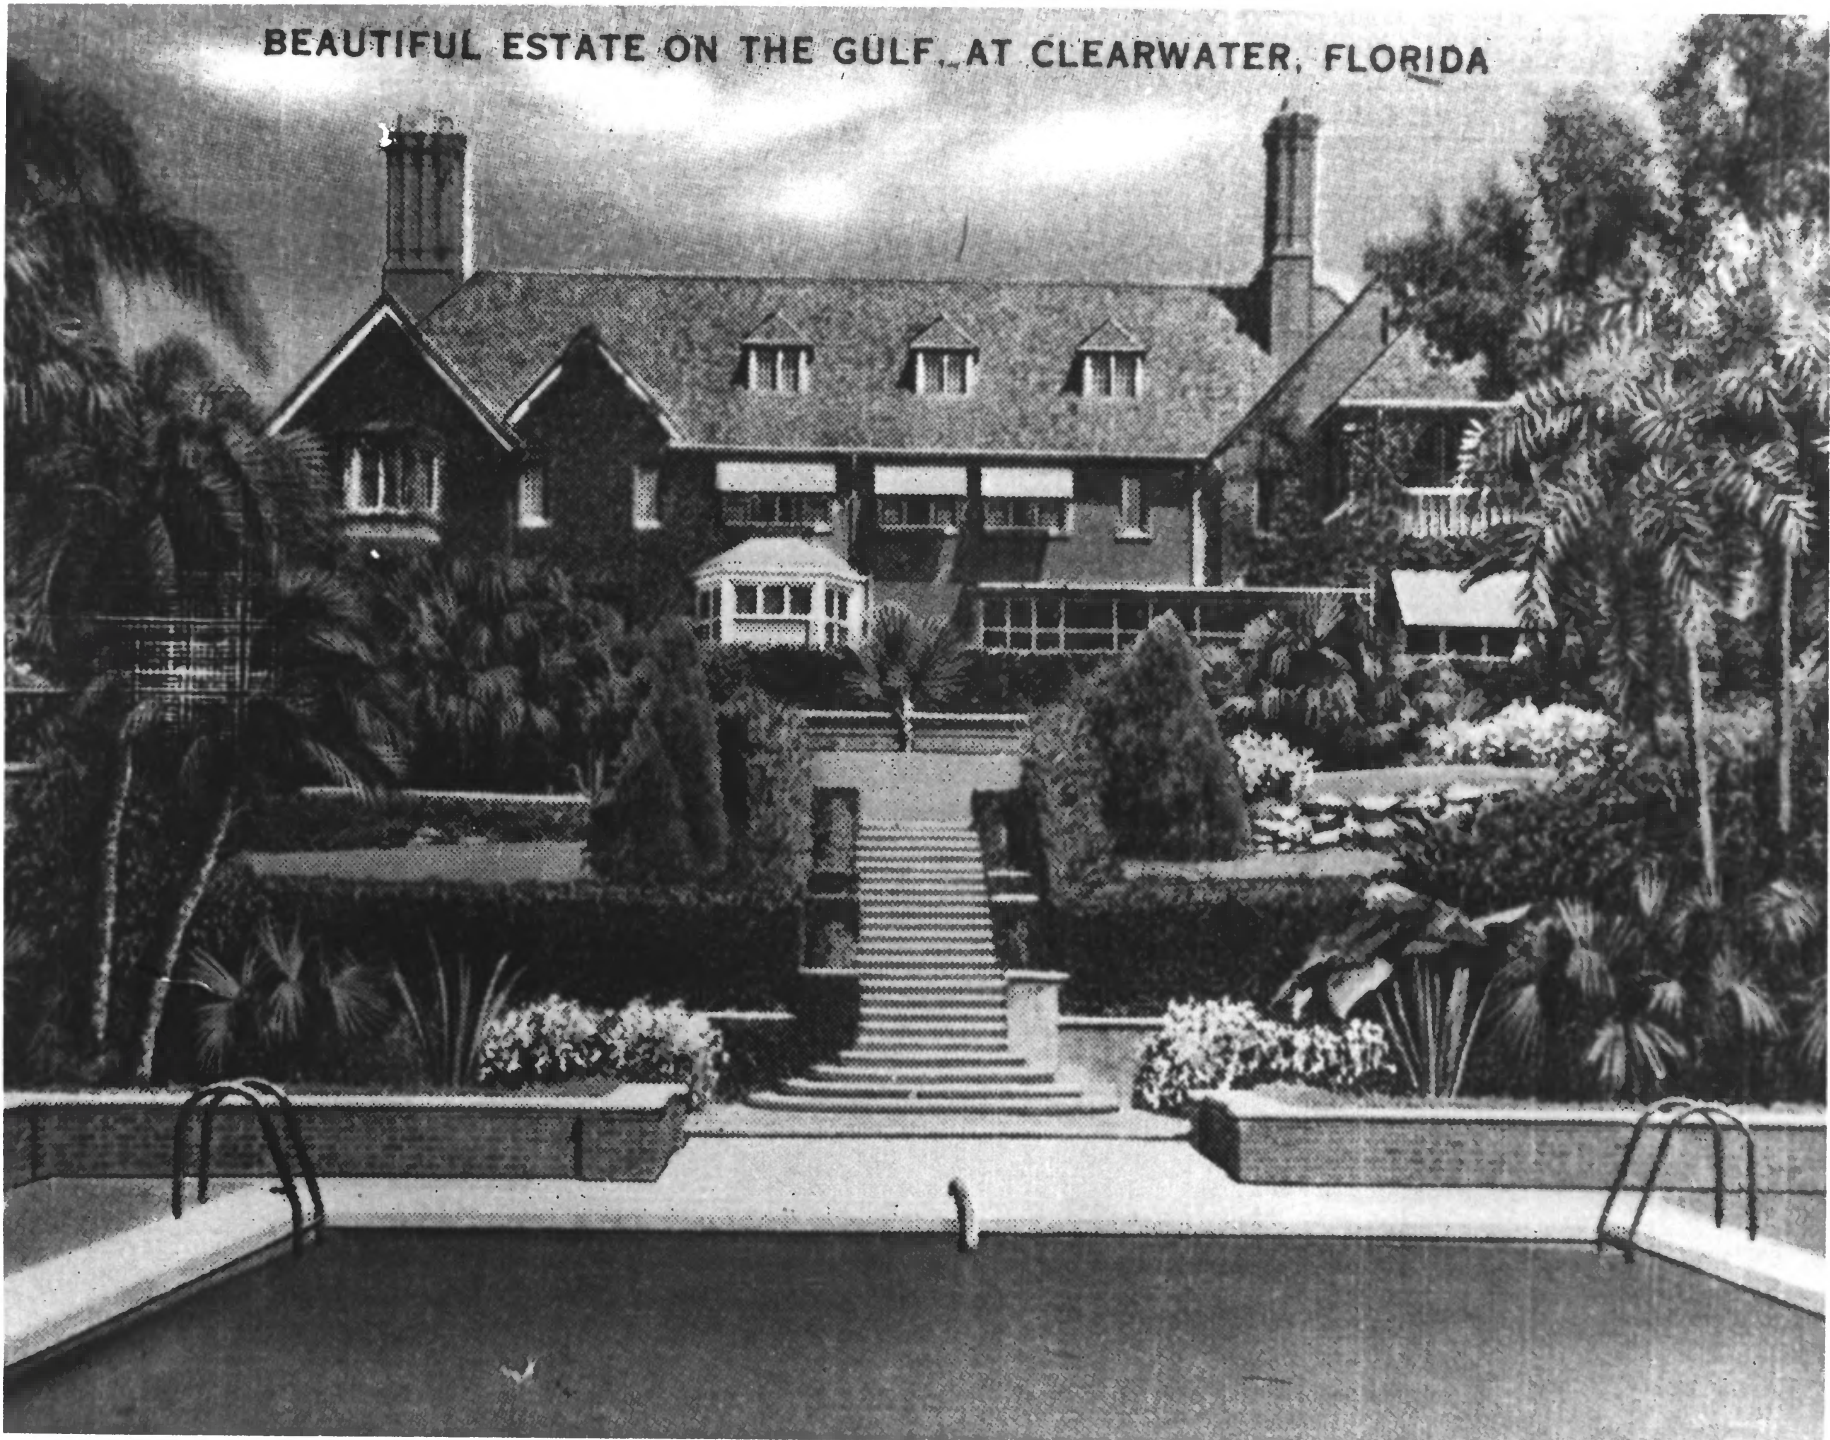

OCT 10 1979

*DOE*  
DEC 19 1979

BEAUTIFUL ESTATE ON THE GULF, AT CLEARWATER, FLORIDA

1. Donald Roebbling Estate
2. Clearwater, Florida, *Pinellas County*
3. Unknown
4. ca. 1935
5. Florida Division of Archives, History  
and Records Management
6. West (rear) facade, Residence
7. Photo No. 5 *913*