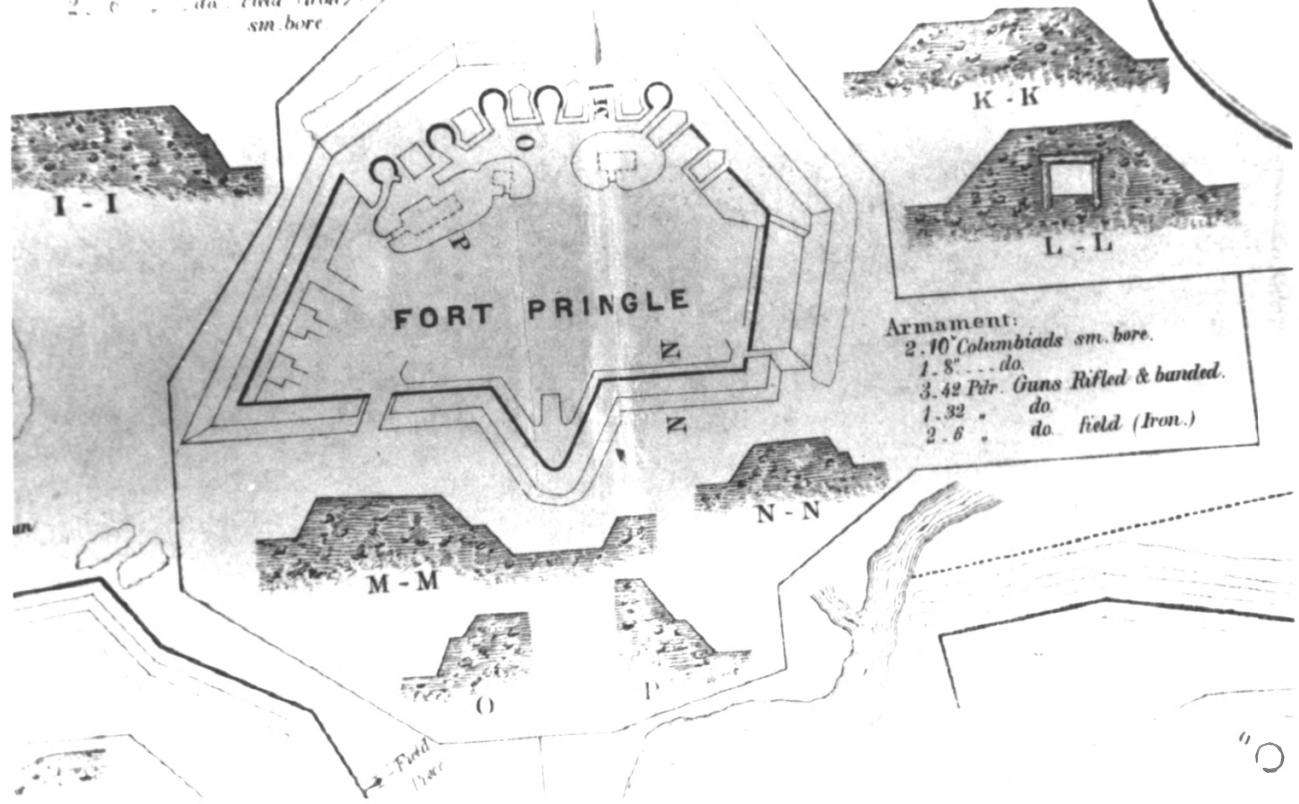

2. 32 Pdr Iron Navy Howitzer
 1. 24 " " " " Iron "
 2. 6 " " " " Field (Iron) "
 sm bore

Armament:
 2. 10' Columbiads sm. bore.
 1. 8' " " do.
 3. 42 Pdr. Guns Rifled & banded.
 1. 32 " " do.
 2. 6 " " do. field (Iron.)

Plan and profile
Fort Pringle
James Island
From Q.A. Gillmore,
1865.

Fort Pringle

James Island on Stono River

Interior View Magazines on

Right

Fort Pringle

James Island on Stono River

Embrasures and Gun Plat-

forms facing River

Fort Pringle

James Island on Stono River

View of Parapet from River