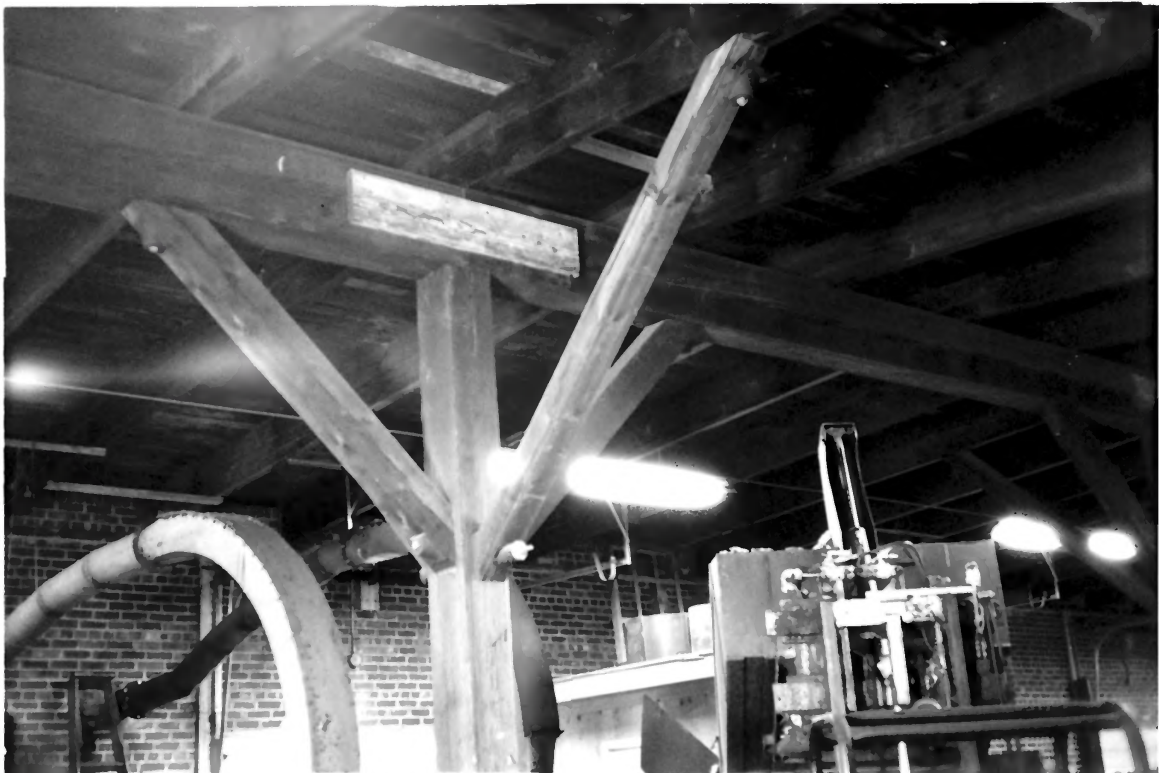

Great Northern Freight Warehouse
420 No 7th Street

Fargo ND 58102

Michael G Duffy, Photographer

June 21 1990

Negatives in Geston Duffy Co. Files

East elevation of 1923 headhouse
showing North (Track side of
warehouse).

Great Northern Freight Warehouse
450 No 7th Street
Fargo ND 58102

Michael G Duffy Photographer

June 21, 1990

Negatives in Geston Duffy Co Files

Typical 1902 warehouse doors - street
side - with segmented masonry lintel.

Michael G. Duffy Photographer

June 21 1990

Negatives in Geston Duffy Co. Files

Interior roof structural system -
1902.

Great Northern Freight Warehouse
420 No. 7th Street
Fargo ND 58102

Michael G. Duffy Photographer