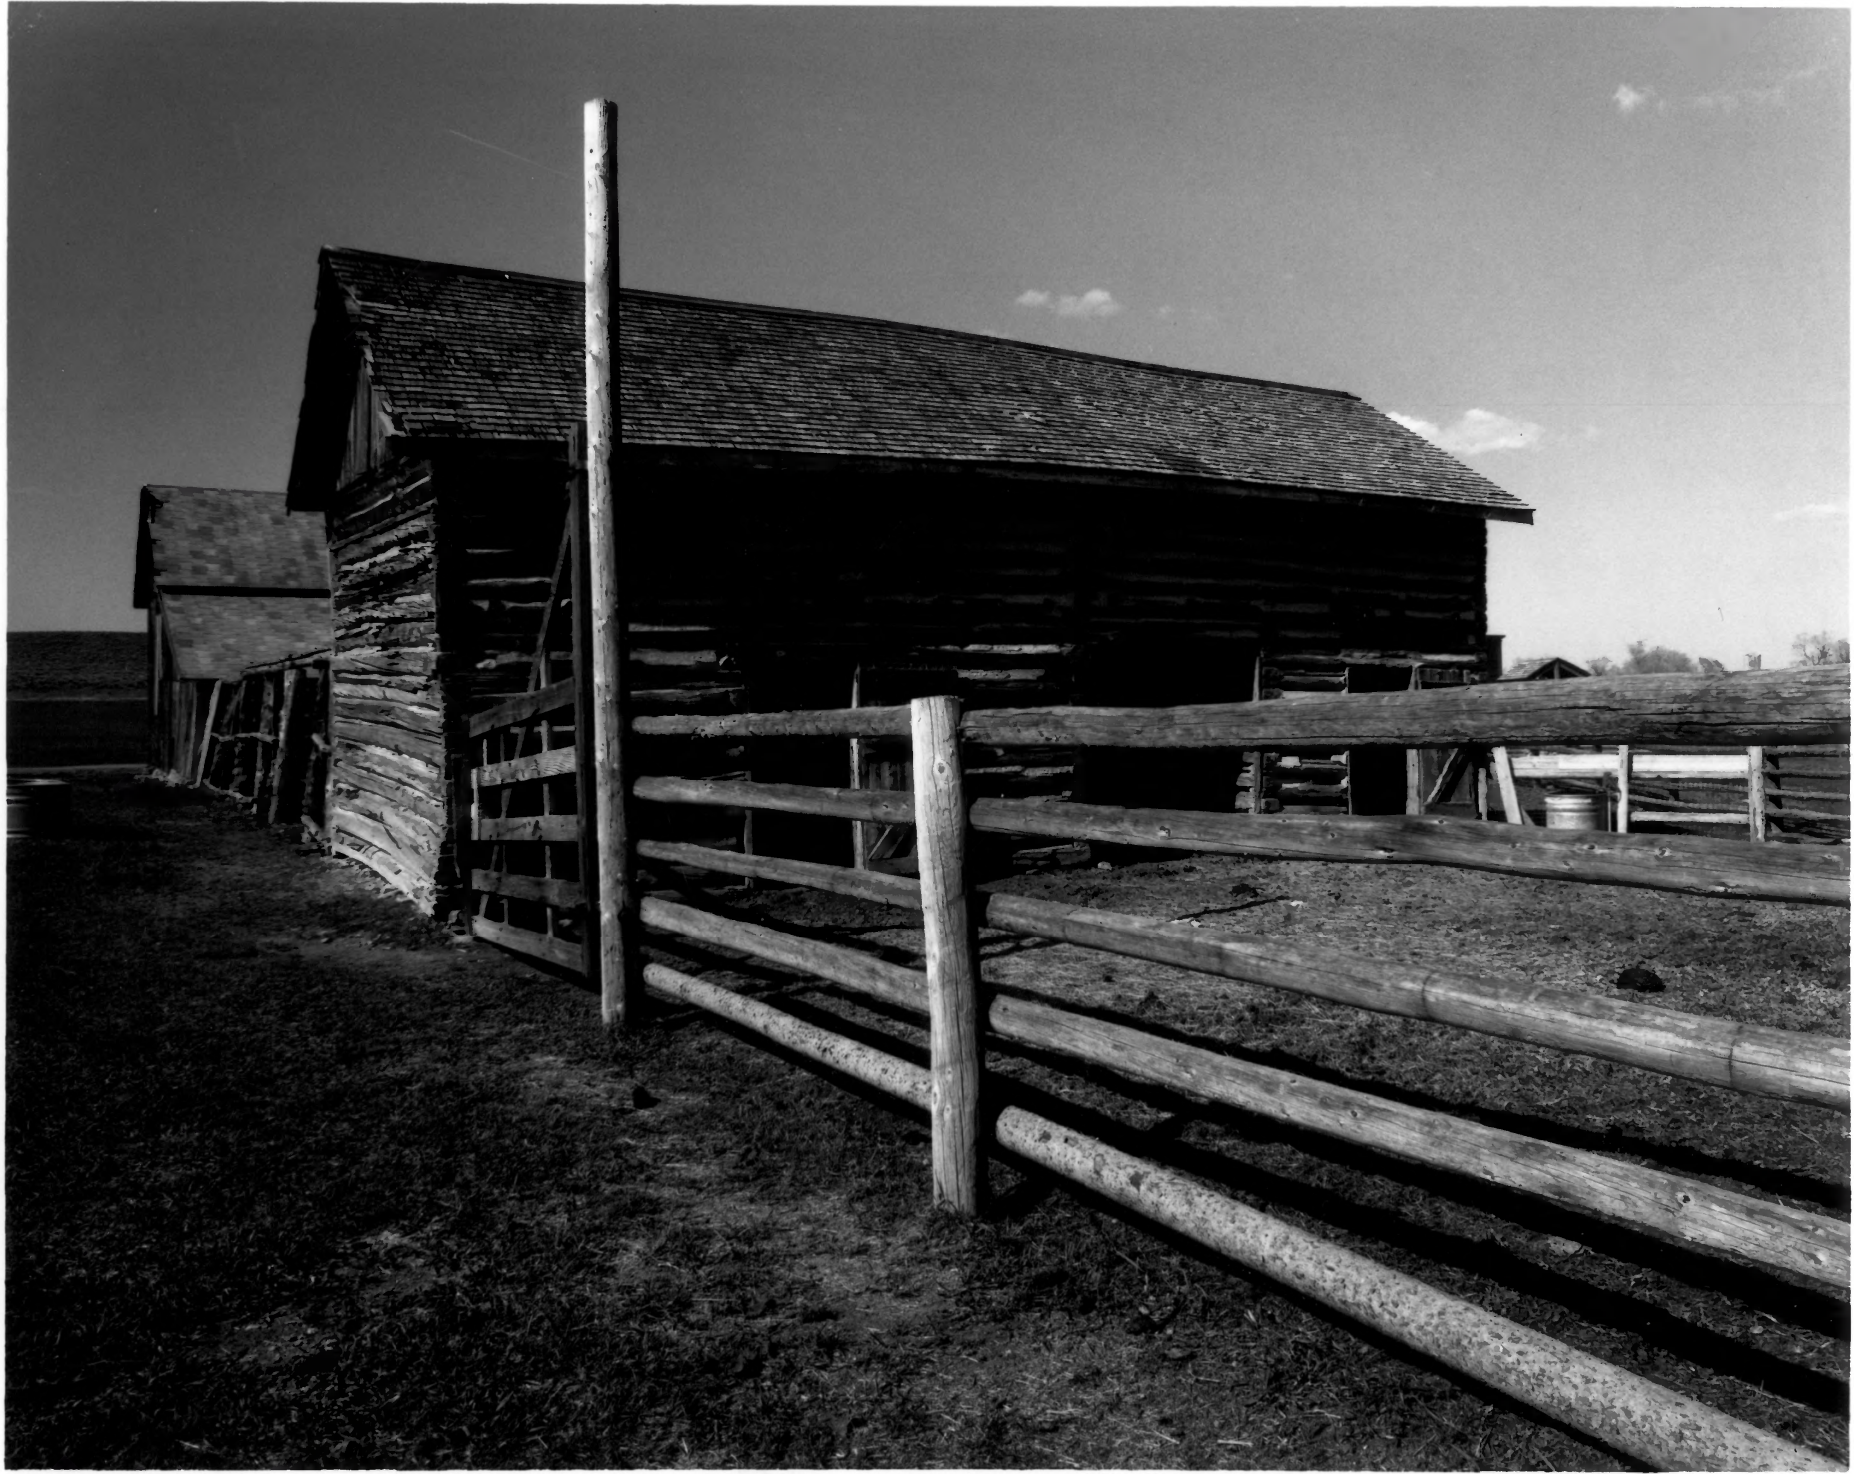

Converse Count.

View is SW

Photographer: Richard Collier

5-9-94

Bracehead Ranch, Pole Barn + Corral  
Located at 69 Moss Agate Road  
Approx. 20 mi SW of Douglas, Wyo.  
Converse County

View is SE

Photographer: Richard Collier

5-9-94

Braehead Ranch, Log Barn (left) + Pole Barn (Right)

Located at 69 Moss Agate Road

Approx 20 mi SW of Douglas, Wyo

Converse County

View is ESE

Photographer: Richard Collier

5-9-94