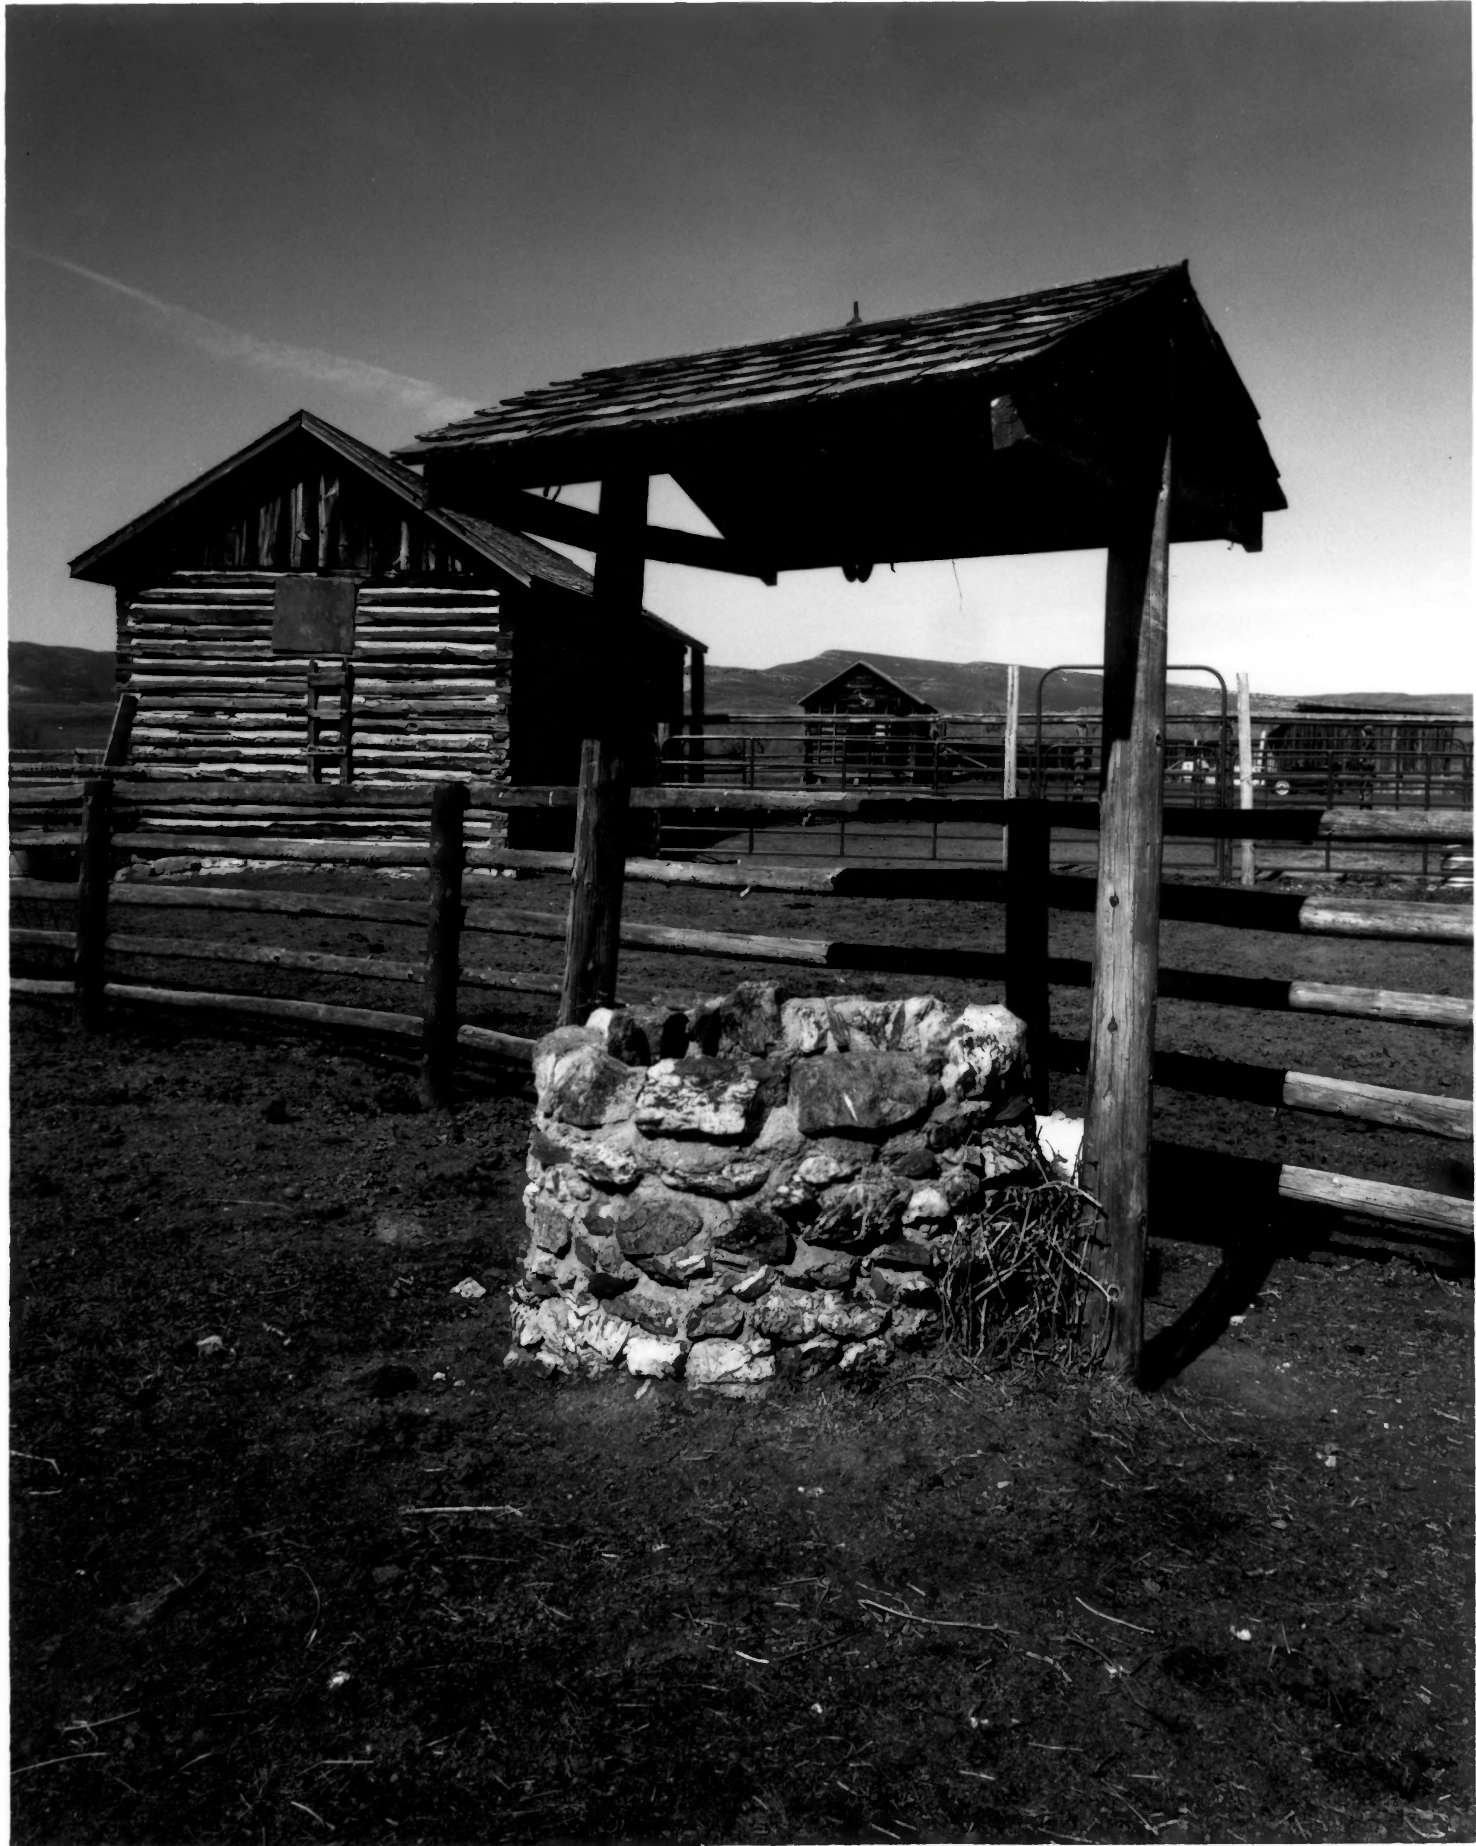

Converse Count.

View is North

Photographer: Richard Collier

5-9-94

Braehead Ranch, ICE House

Located at 69 Moss Agate Rd.

approx. 20 mi SW of Douglas, Wyo

Converse County

View is SE

Photographer: Richard Collier

5.9.94

Bracehead Ranch, Chicken Coop

Located at 69 Moss Agate Road  
approx. 20 mi SW of Douglas, Wyo

Converse County

View is NE

Photographer: Richard Collier

5-9-94

Braehead Ranch, Well + Barn

Located at 69 Moss Agate Road  
approx. 20 mi SW of Douglas, Wyo

Converse County

View is NW

Photographer: Richard Collier

5-9-94

Braehead Ranch, Barn.