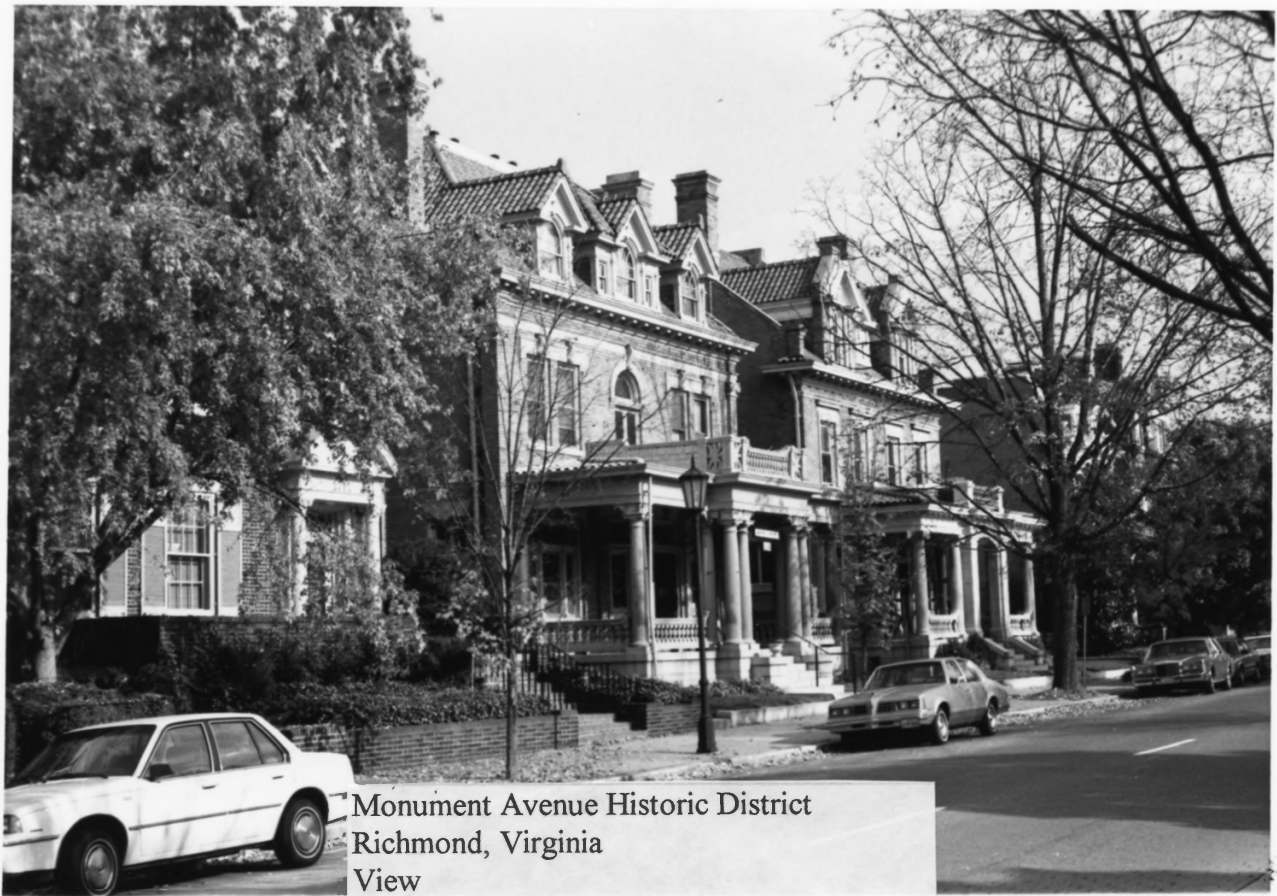

Monument Avenue Historic District  
Richmond, Virginia  
Aerial view of Monument Ave. looking west  
Photo: Sarah Driggs, June 1997

Monument Avenue Historic District  
Richmond, Virginia  
Aerial view of Monument Ave. looking west  
Photo: Sarah Driggs, June 1997

Monument Avenue Historic District  
Richmond, Virginia  
Matthew Fontaine Maury Monument & 3101 Monument Ave.,  
the Lord Fairfax Apartments  
Photo: Sarah Driggs, June 1997

ARTHUR ASHE

Since we are surrounded by  
so great a cloud of witnesses  
let us lay aside every weight  
and the sin which so easily ensnares us  
and let us run with endurance  
the race that is set before us.

THOMAS B. CLARK

Monument Avenue Historic District  
Richmond, VA  
Arthur Ashe Monument  
Photo: Sarah Driggs, June 1997

Monument Avenue Historic District  
Richmond, Virginia  
View

Photo: SHPO, 1987

Monument Avenue Historic District  
Richmond, Virginia