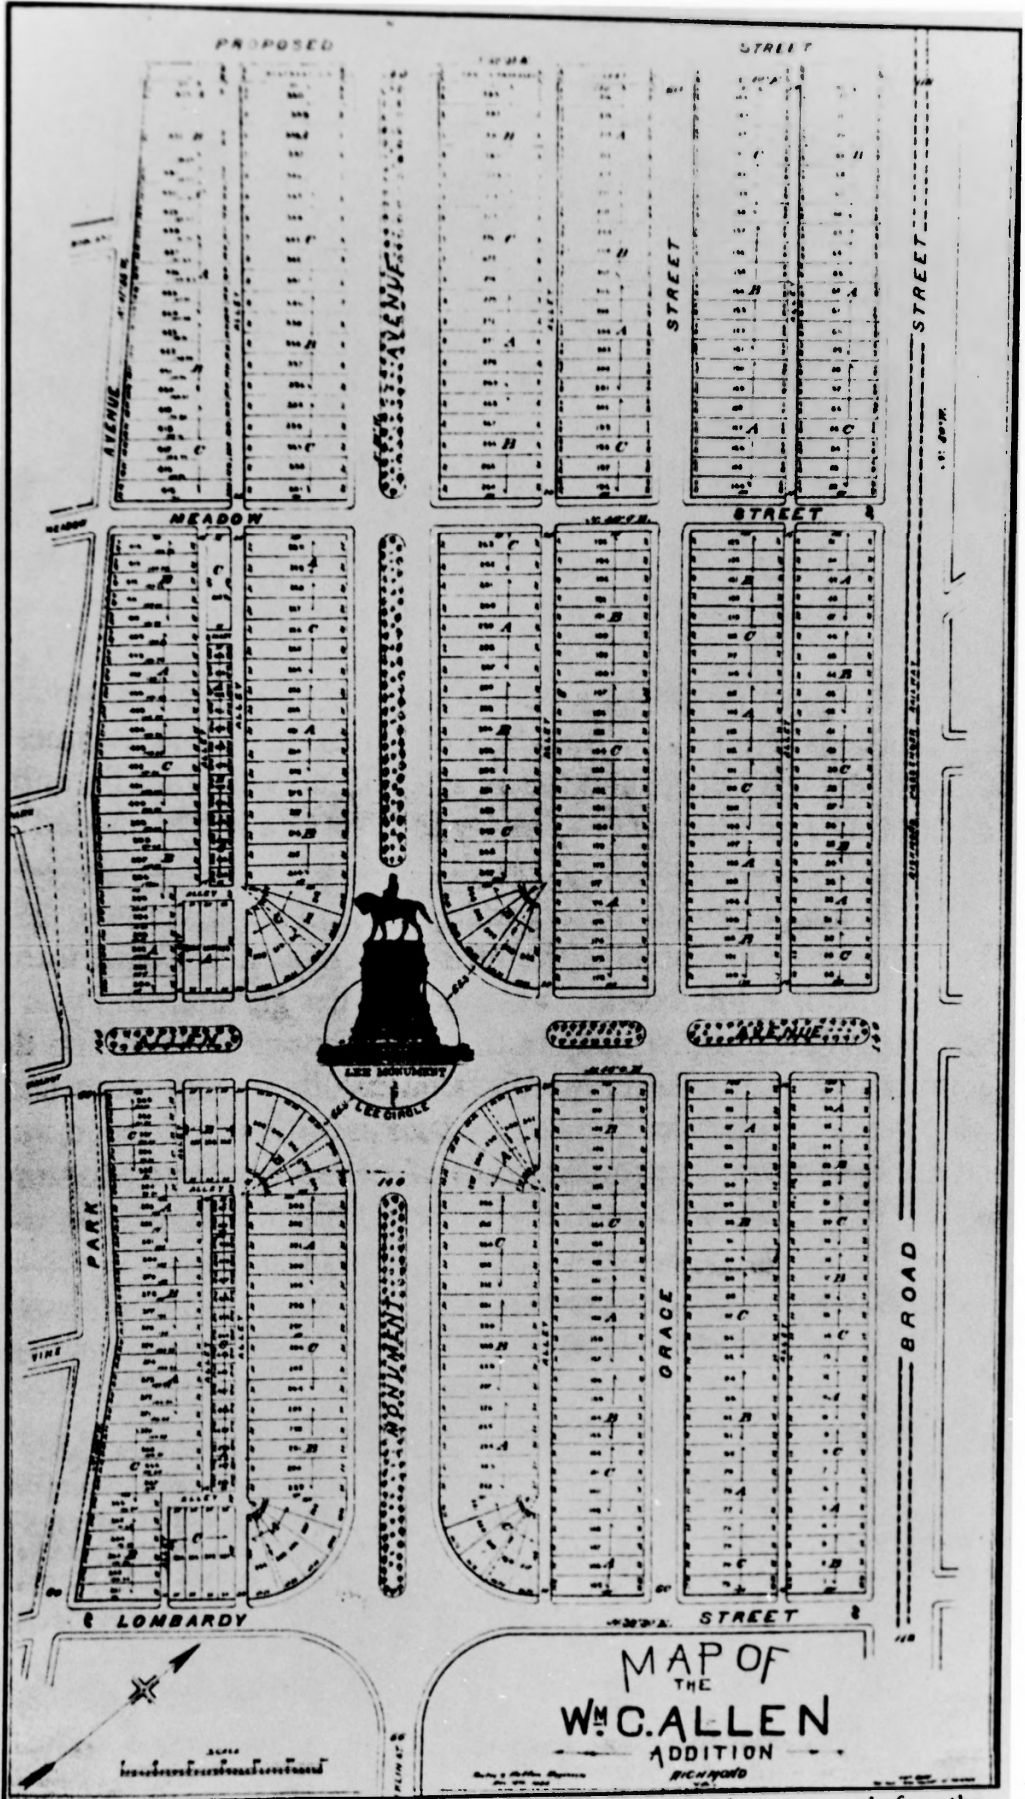

Figure 18 Just south (left) of Monument Avenue, Park Avenue traces the historic path of the Westham/Scuffletown Road, separating the old Sydney grid (now the Fan District) from the avenue precinct. Virginia State Library and Archives.

Monument Avenue Historic District  
Richmond, Virginia  
Aerial view of Monument Ave. looking west  
Photo: Sarah Driggs, June 1997

Monument Avenue Historic District  
Richmond, Virginia  
Aerial view of Monument Ave. looking west  
Photo: Sarah Driggs, June 1997

Figure 22 Somewhat idealized plat of the Allen Addition, 1888, two years before the

Monument Avenue Historic District  
Richmond, Virginia  
Lee Monument & 1800 Monument Ave., The Jeffress House  
looking northwest  
Photo: Sarah Driggs, June 1997