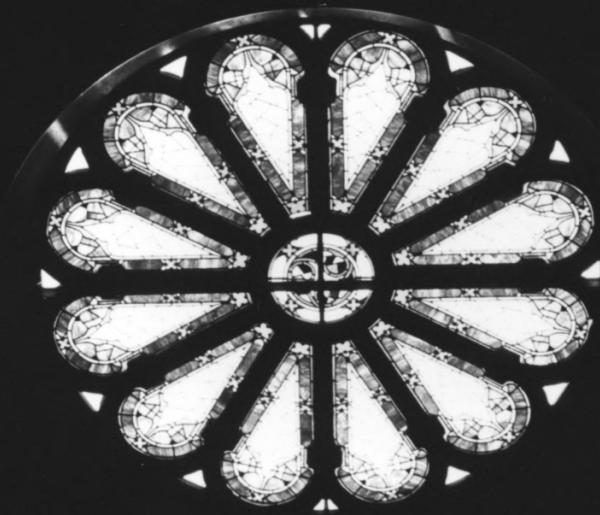

Roll UC-4, # 8

First Christian Church
Lawton, Oklahoma

John Northcutt 3/4/83

Museum of the Great
Plains; P.O. Box 68;
Lawton, Okla. 73502

5. Interior view of
west wall Stained glass
windows, looking SW.

Roll UC-4, #6