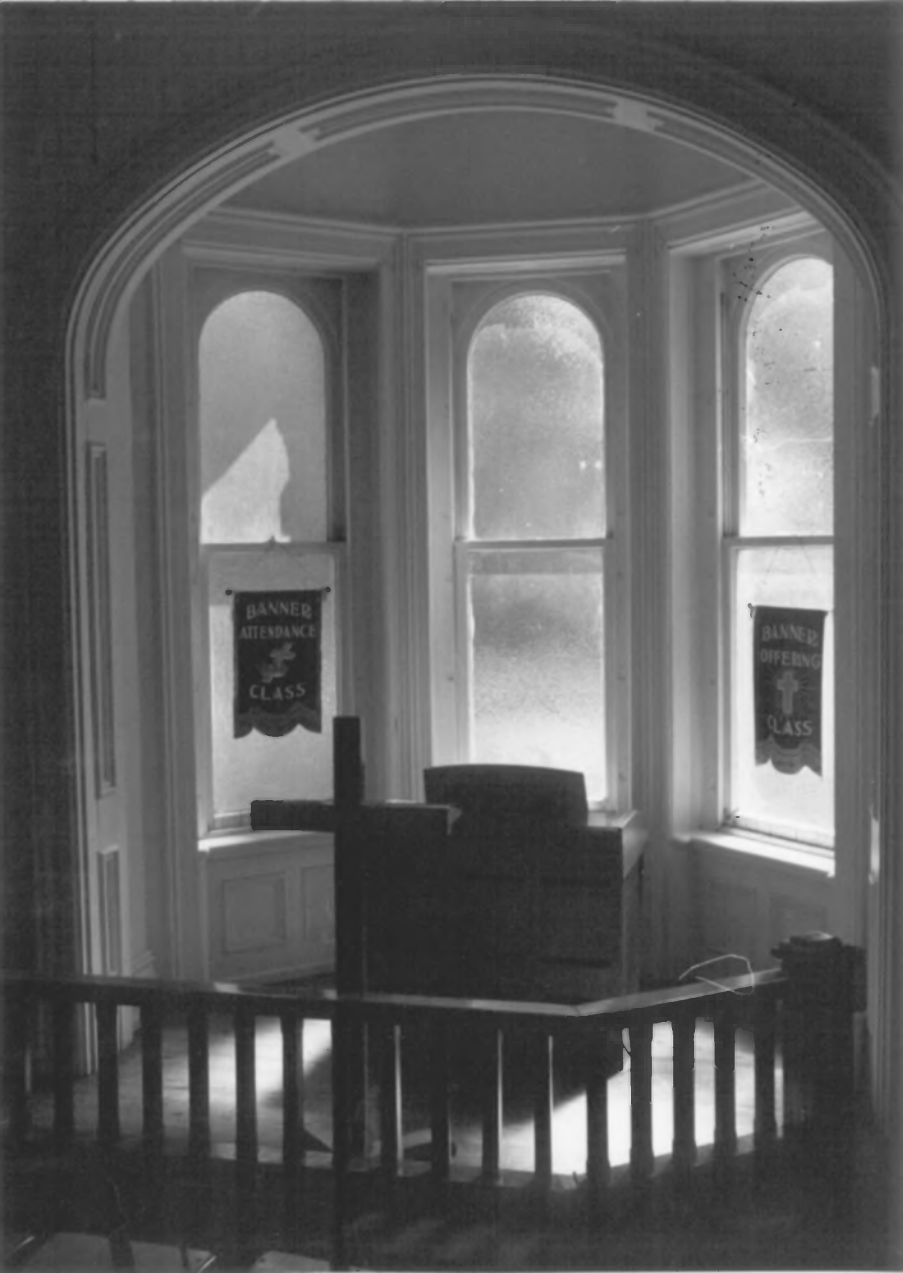

AL-VI-C-118

Allegany County, Maryland

Photo by Mark R. Edwards

Neg. at Maryland Historical Trust

interior, typical window, first floor

8/12

Shaw Mansion

AL-VI-C-118