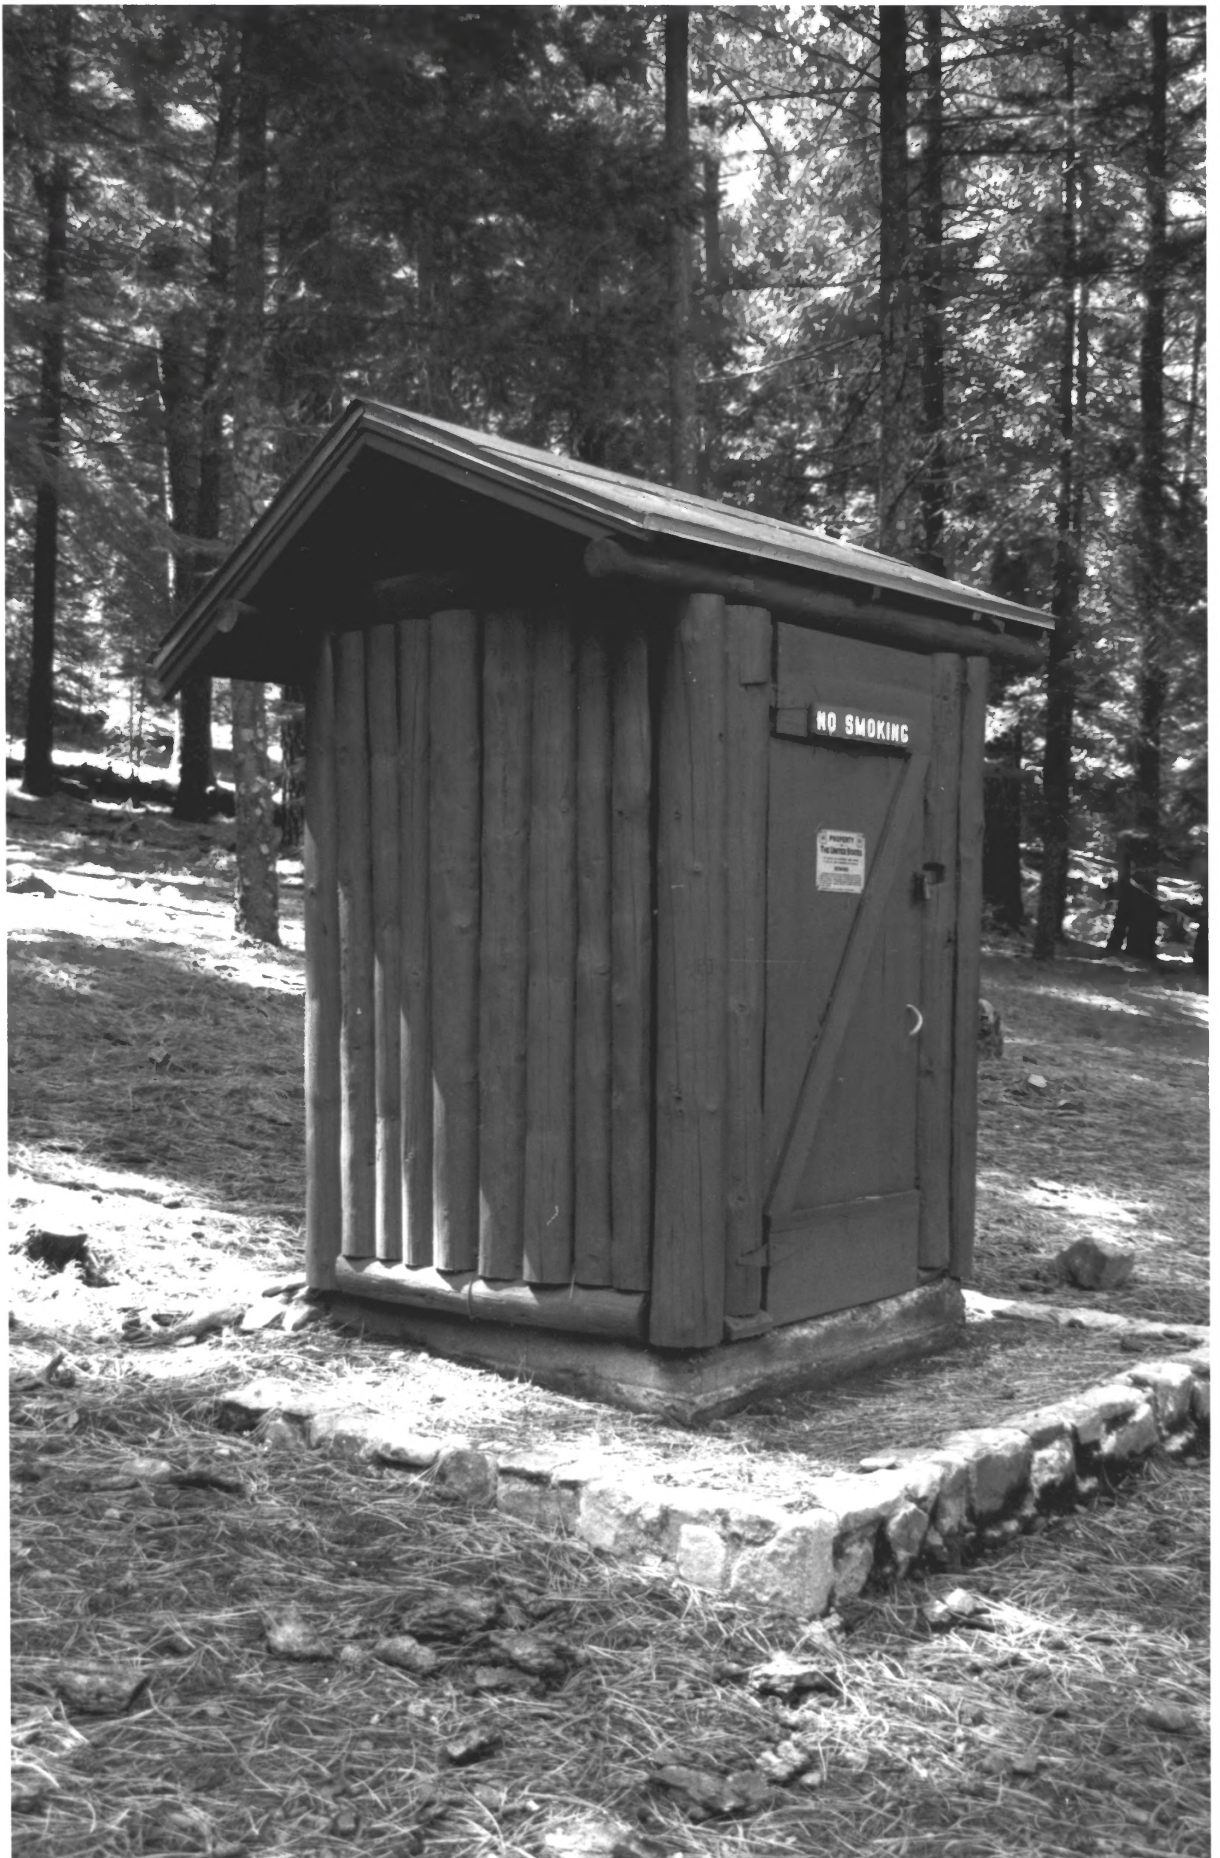

RUSTLER PARK GUARD STATION

CHIRICAHUA MOUNTAINS, ARIZONA

CATHERINE M. CAMERON

JULY 1988

SUPERVISORS OFFICE, COLORADO NATIONAL FOREST

FACING SOUTH, SHOWING NORTH FACADE OF BARN

CMF 1

RUSTLER PARK GUARD STATION

CHIRICAHUA MOUNTAINS, ARIZONA

CATHERINE M. CAMERON

JULY 1988

SUPERVISOR'S OFFICE, CORONAIDO NATIONAL FOREST

FACING SOUTH, SHOWING LATRINE

ONF4

RUSTLER PARK GUNNED STATION

CHIRICAHUA MOUNTAINS, ARIZONA