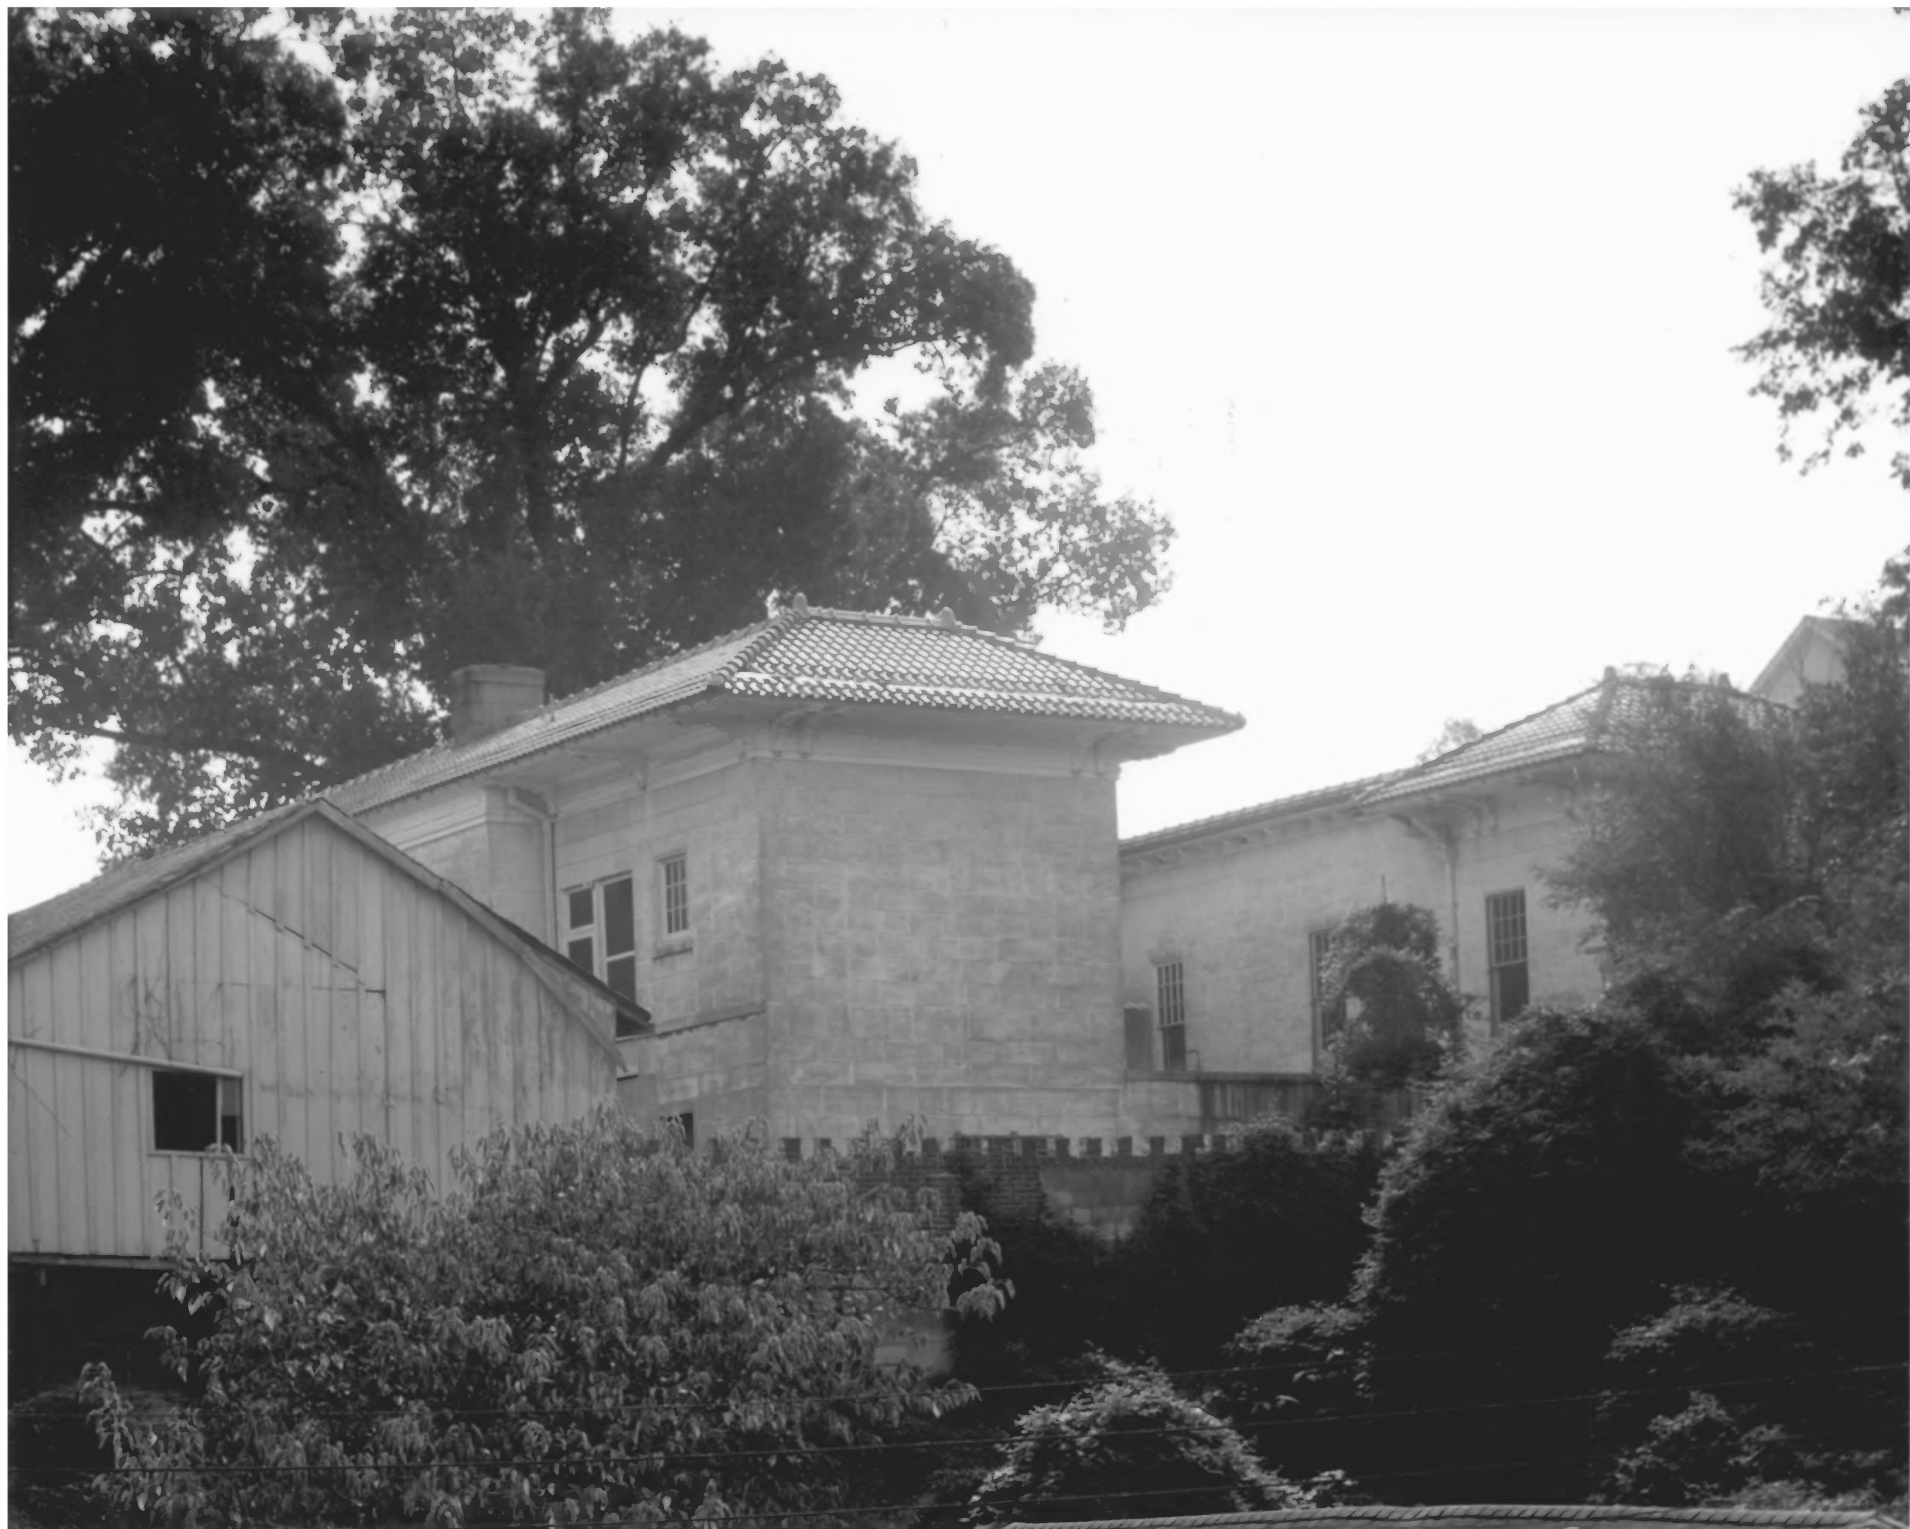

Old Feld House

Vicksburg, Warren County, Mississippi

Looking southwesterly, the eastern
facade of the Old Feld House.

Photo 1 of 5

Pickett Photography

Vicksburg, Mississippi

Spring, 1981

Old Feld House
Vicksburg, Warren County, Mississippi

Looking southwesterly, the northern
side of the Old Feld House.

Photo 2 of 5

Pickett Photography
Vicksburg, Mississippi

Spring, 1981

Old Feld House

Vicksburg, Warren County, Mississippi

Looking northwesterly, the southern
side of the Old Feld House.

Photo 3 of 5

Pickett Photography
Vicksburg, Mississippi

Spring, 1981

Old Feld House

Vicksburg, Warren County, Mississippi

Looking southeasterly, the western
side of the Old Feld House.

Photo 4 of 5

Pickett Photography
Vicksburg, Mississippi

Spring, 1981

Old Feld House

Vicksburg, Warren County, Mississippi

Looking westerly, the ballroom of
the Old Feld House.

Photo 5 of 5

Pickett Photography
Vicksburg, Mississippi

Spring, 1981