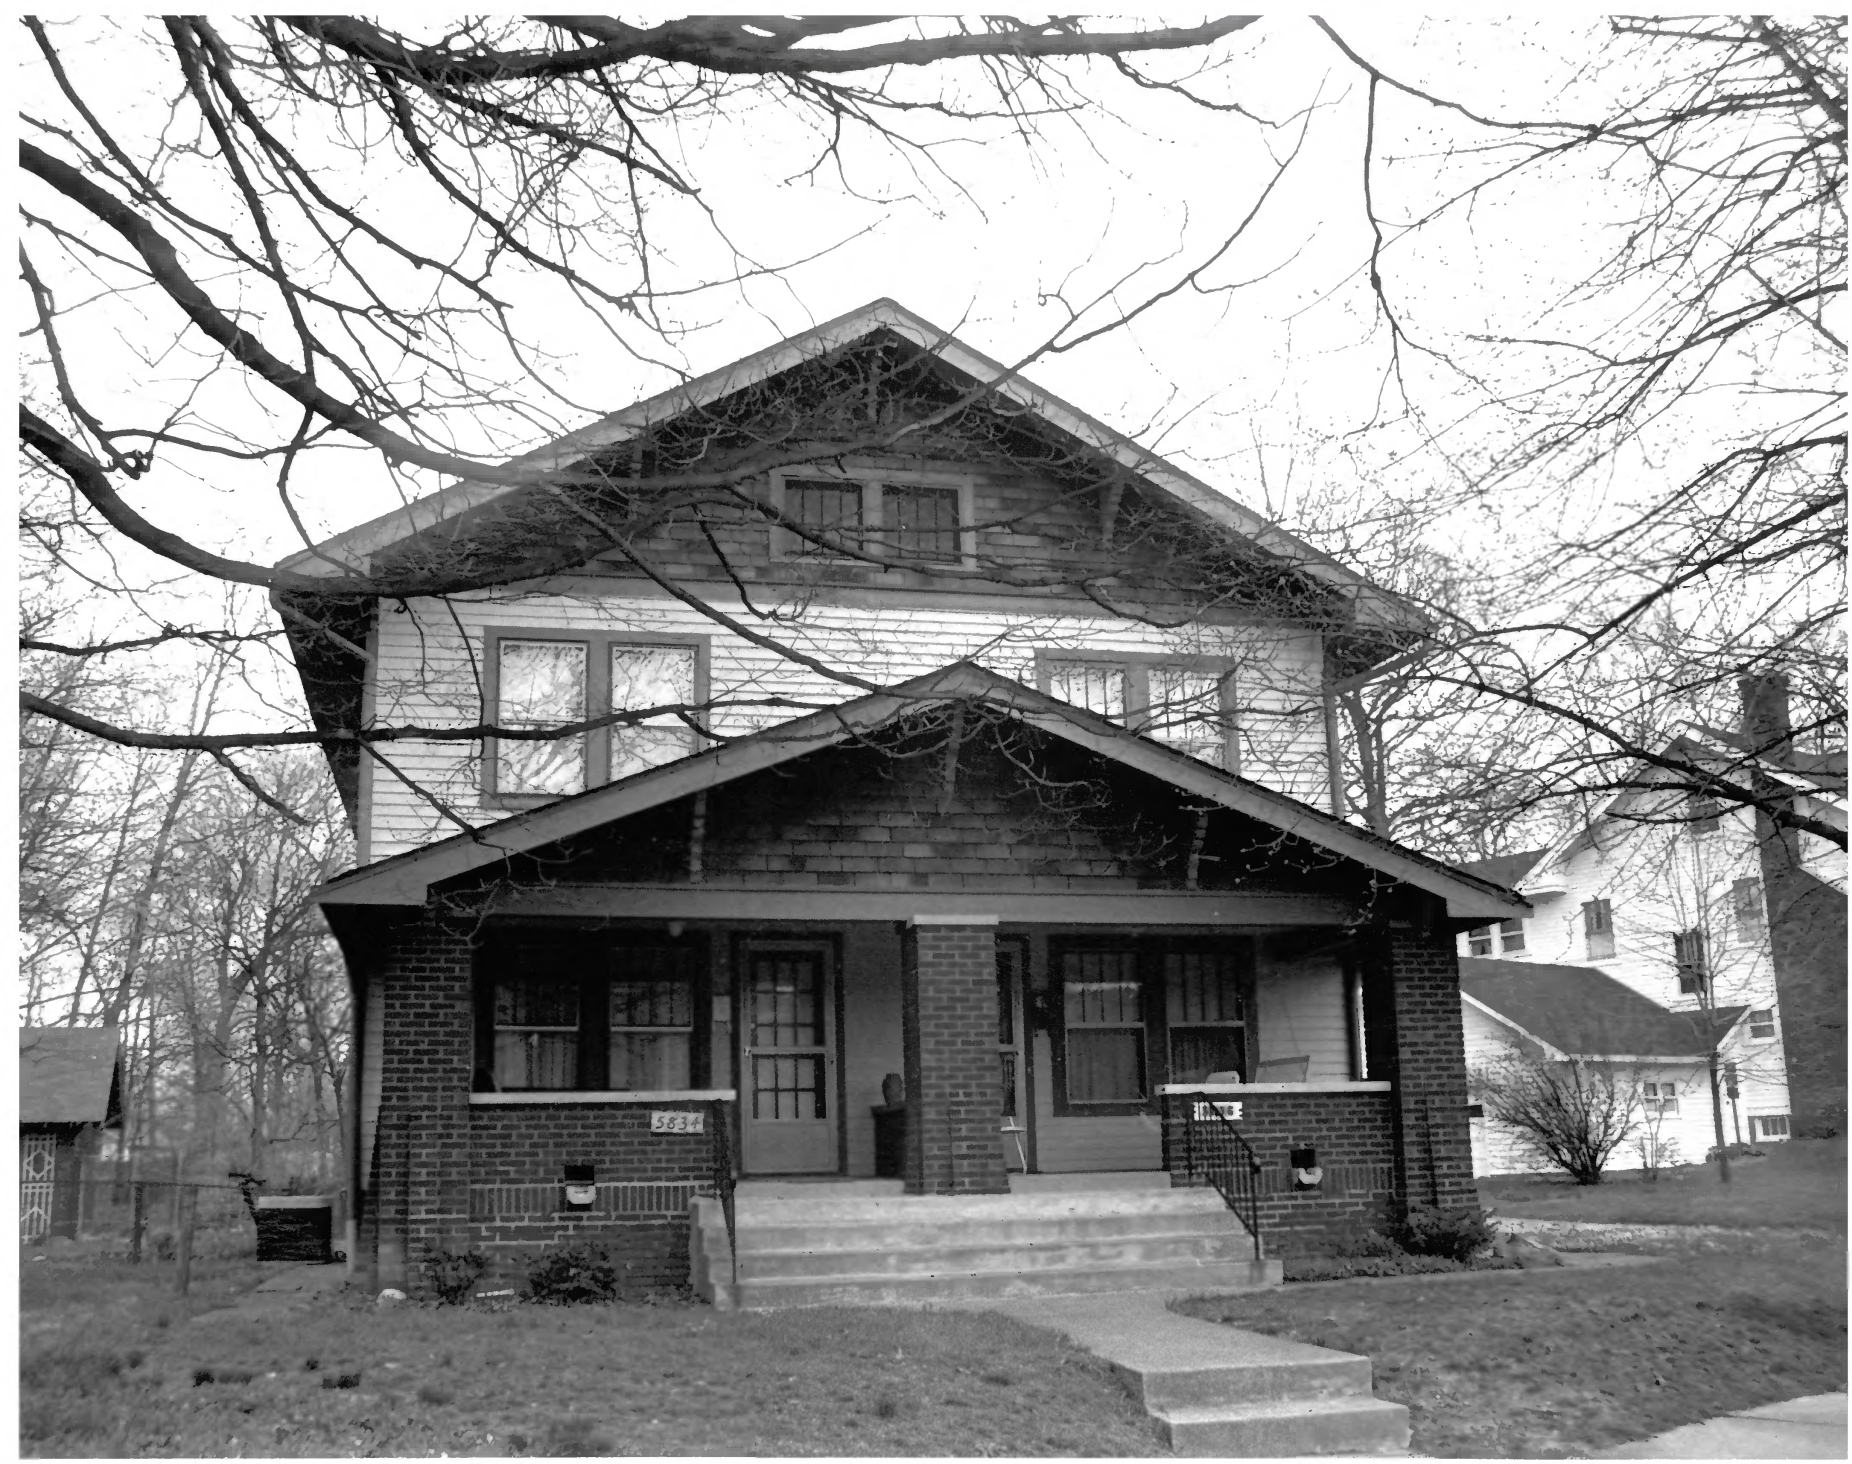

5834

WELCOME