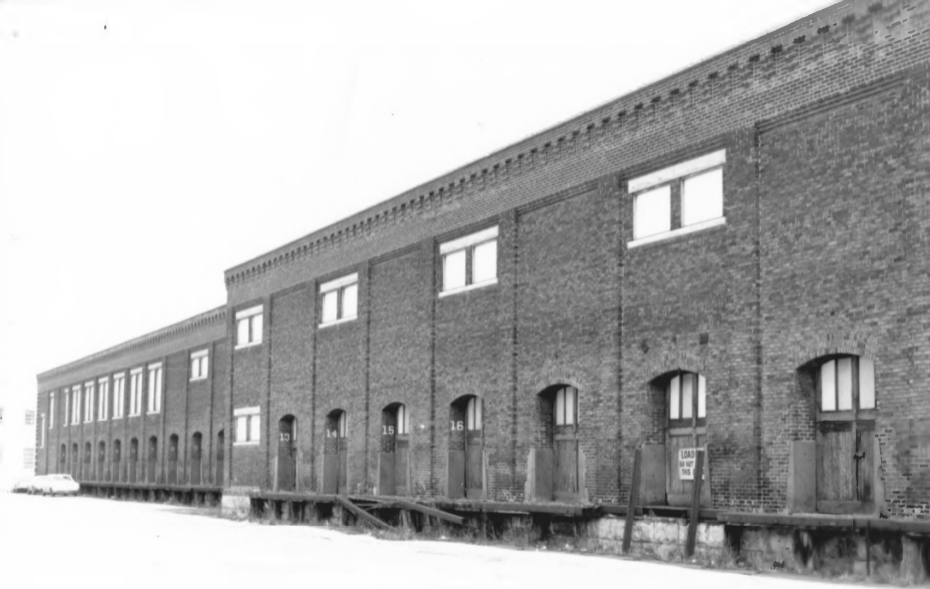

Historic Resources of West
Louisville, Jefferson Cty, Ky
on Louisville Landmarks Commission
727 W Main

Monon Freight Depot
1400 W Main
WP-148
Facade-facing south

13

14

15

16

LOAD
DO NOT
THIS

Historic Resources of West
Louisville, Jefferson Cty, Ky
Louisville Landmarks Commission
727 W Main
Louisville, Ky

Monon Freight Depot
1400 W Main
WP-148
Side facing west