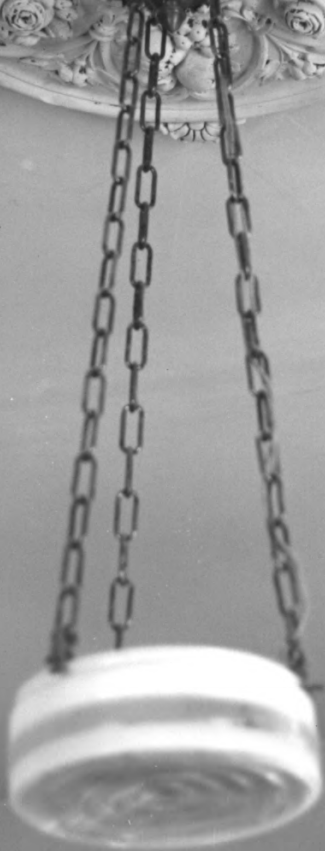

PHOTOGRAPHED BY: LIONEL OBERLIN

DATE: SEPTEMBER 1992

NEGATIVE: POSSESSION OF OWNER

DIRECTION: SOUTHWEST

VIEW: DETAIL OF EAST ENTRANCE

#3

HAMMAR, BENJAMIN, HOUSE

203 CANTRIL AVENUE

CASTLE ROCK

DOUGLAS COUNTY, CO

PHOTOGRAPHED BY: LIONEL OBERLIN

DATE: SEPTEMBER 1992

NEGATIVE: POSSESSION OF OWNER

DIRECTION: NORTH

VIEW: DETAIL OF WINDOW ON SOUTH ELEVATION

#4

HAMMAR, BENJAMIN, HOUSE
203 CANTRIL AVENUE
CASTLE ROCK
DOUGLAS COUNTY, CO

PHOTOGRAPHED BY: LIONEL OBERLIN
NEGATIVE: POSSESSION OF OWNER

DIRECTION: INTERIOR CEILING, EAST ROOM
VIEW: CEILING MEDALLION AND
LIGHT FIXTURE IN FORMER
DOCTOR'S OFFICE