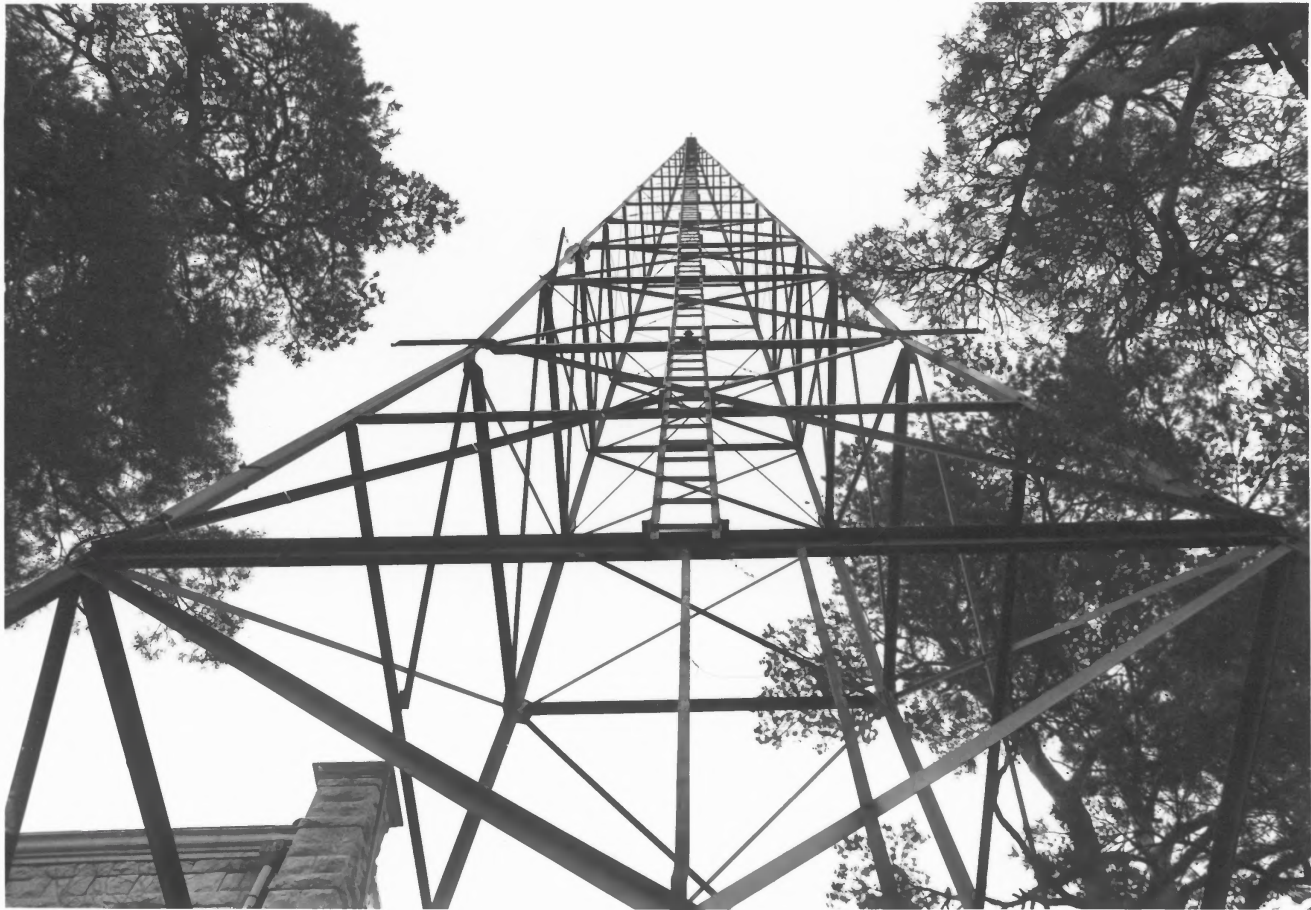

Manhattan, Kansas

Photo Credit: Nora Pat Small, March, 1983

Neg. on File: Historic Preservation Dept.

Kansas State Historical Society

View from Northeast

2 of 4

KSAC Radio Towers

Manhattan, Kansas

Neg. on File: Historic Preservation Dept.

Kansas State Historical Society

View of memorial to Grover C. Cobb, installed
beneath north tower in 1975