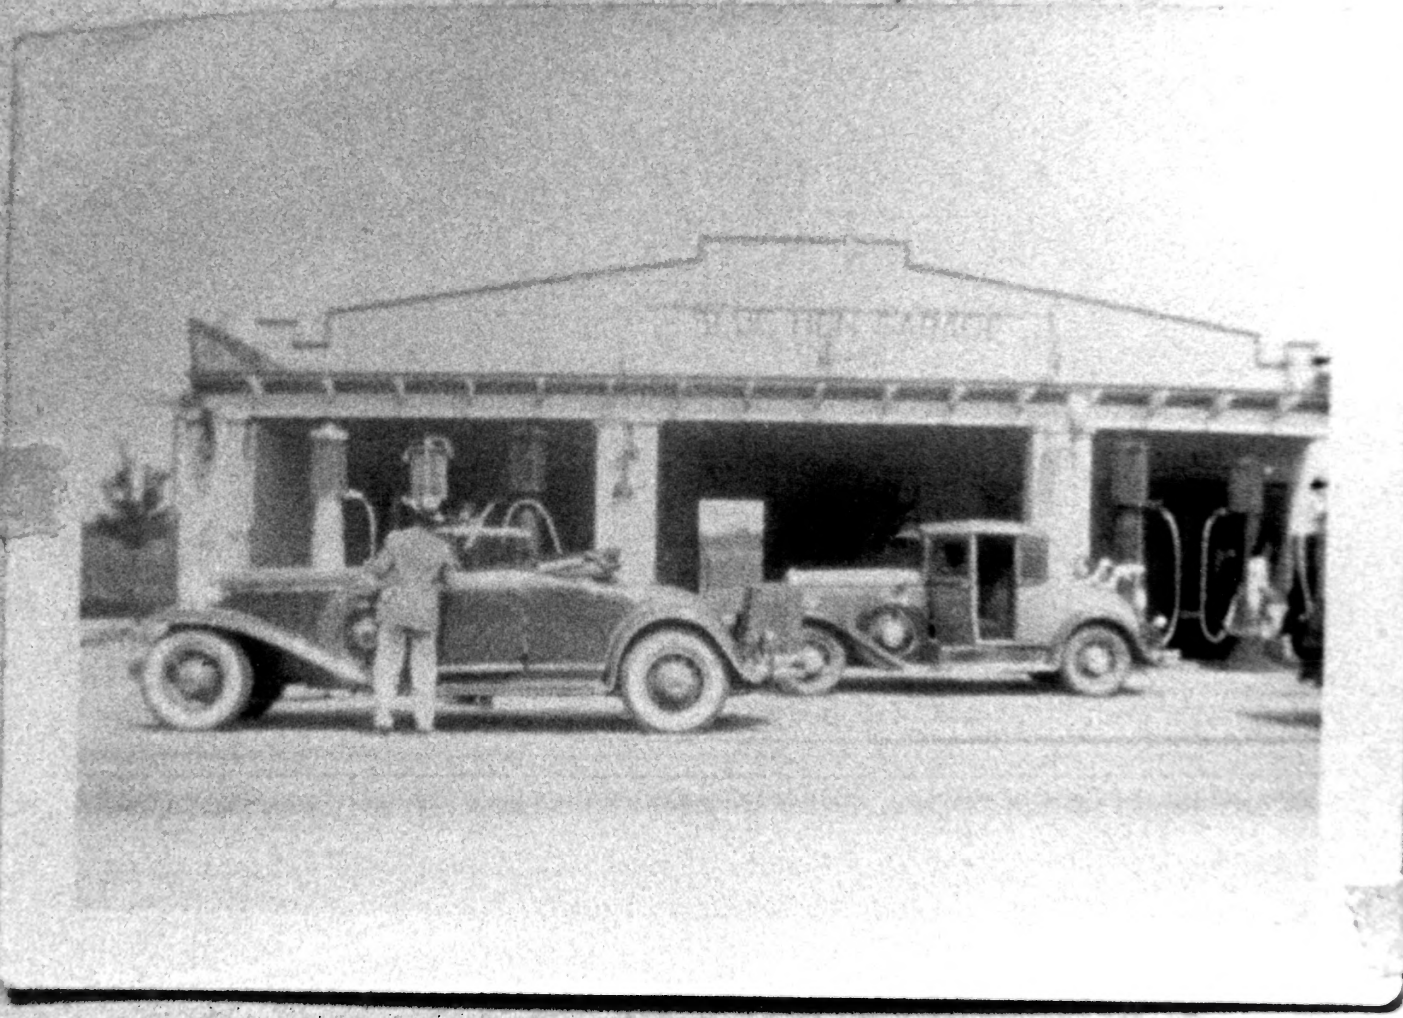

BLUE HEN GARAGE
SINGAIR
LONDON

Blue Hen Garage Historic Photo, ca. 1925

Ellendale Vicinity, Delaware

Photographer: Steven Moffson (copy stand of original)

April 1991

Location of Negative: S. H. P. O.

View from West

1 of 15

Blue Hen Garage Historic Photo, ca. 1925

Ellendale Vicinity, Delaware

Photographer: Steven Moffson (copy stand of original)

April 1991

Location of Negative: S.H.P.O.

View from West

2 of 15