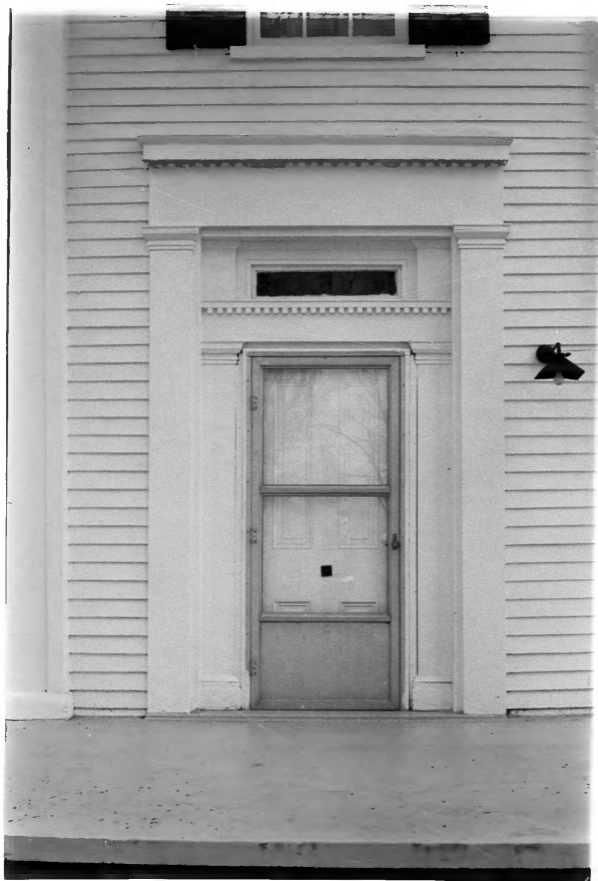

Group Nomination Shelby County MRA

Historic Property Name Bird's Nest

Address E side KY 43, 3 mi S. of Cropper

Photographer C. Warsham

Negative Location KHC

View or Elevation view from SE.

Date Taken 3/86

Site # 59